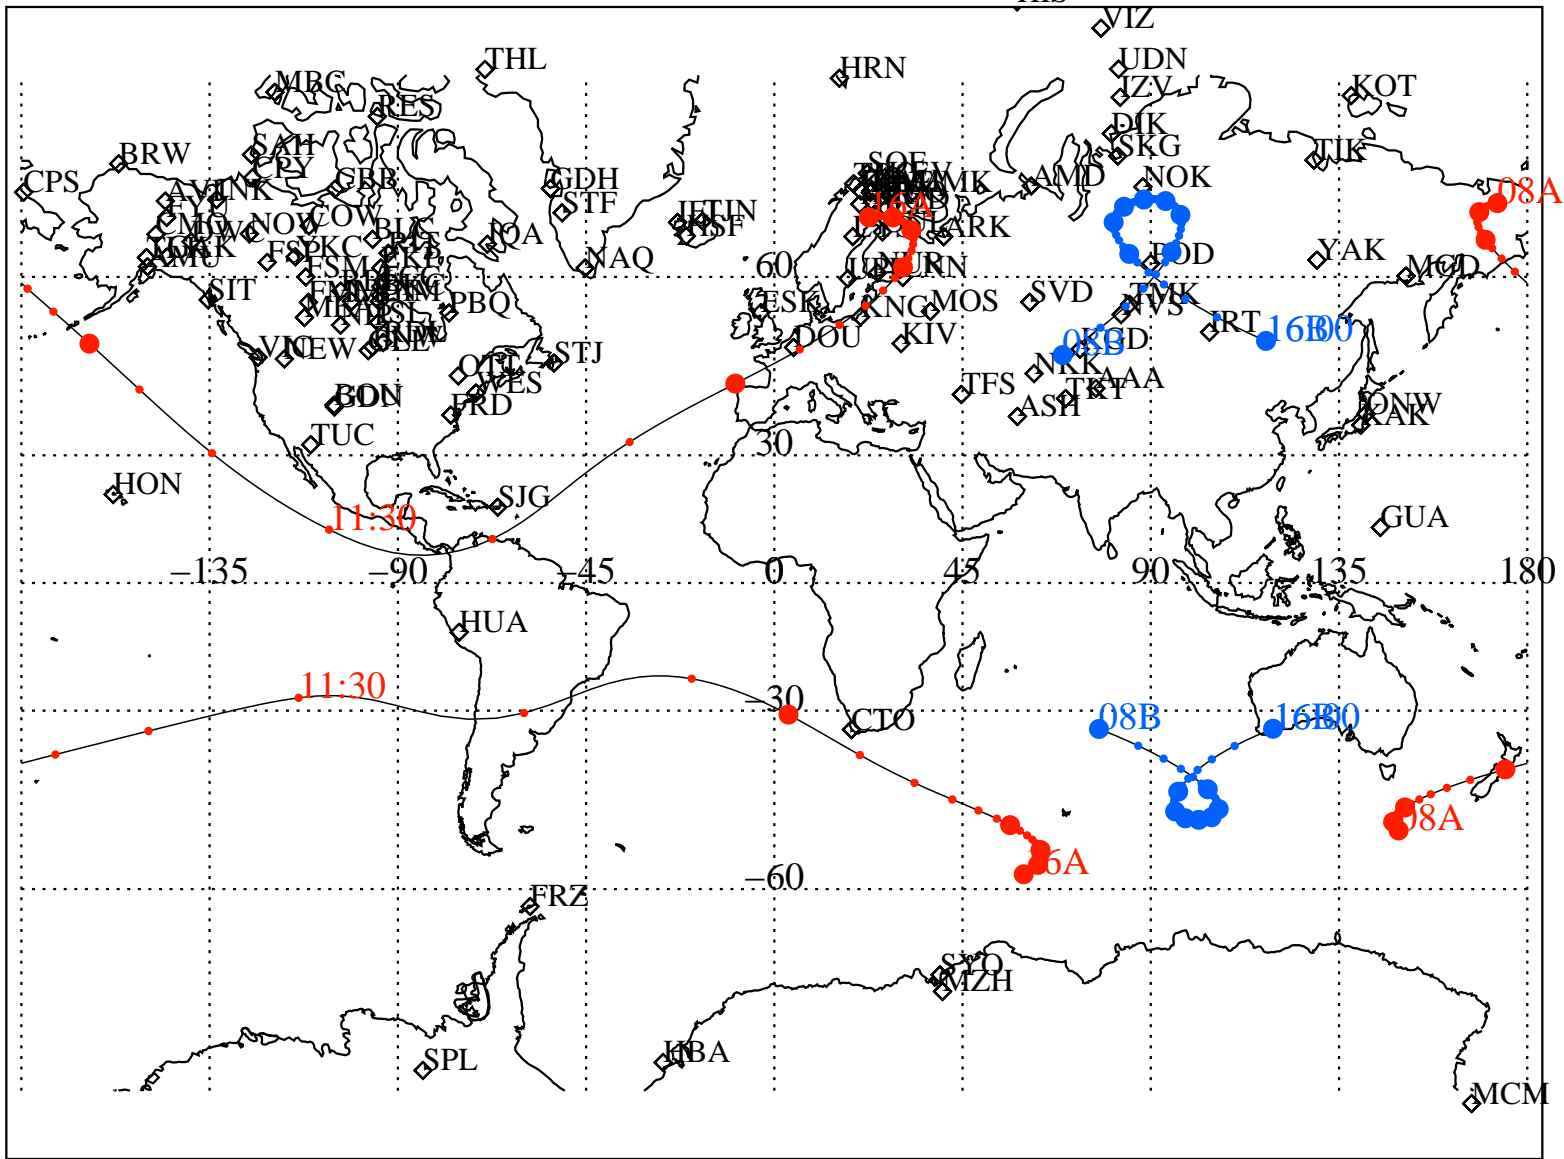

ALE  
 VAN ALLEN PROBES 2013 260 (09/17) 08:00 to 2013 260 (09/17) 16:00

RBSPA-A, RBSPB-B,