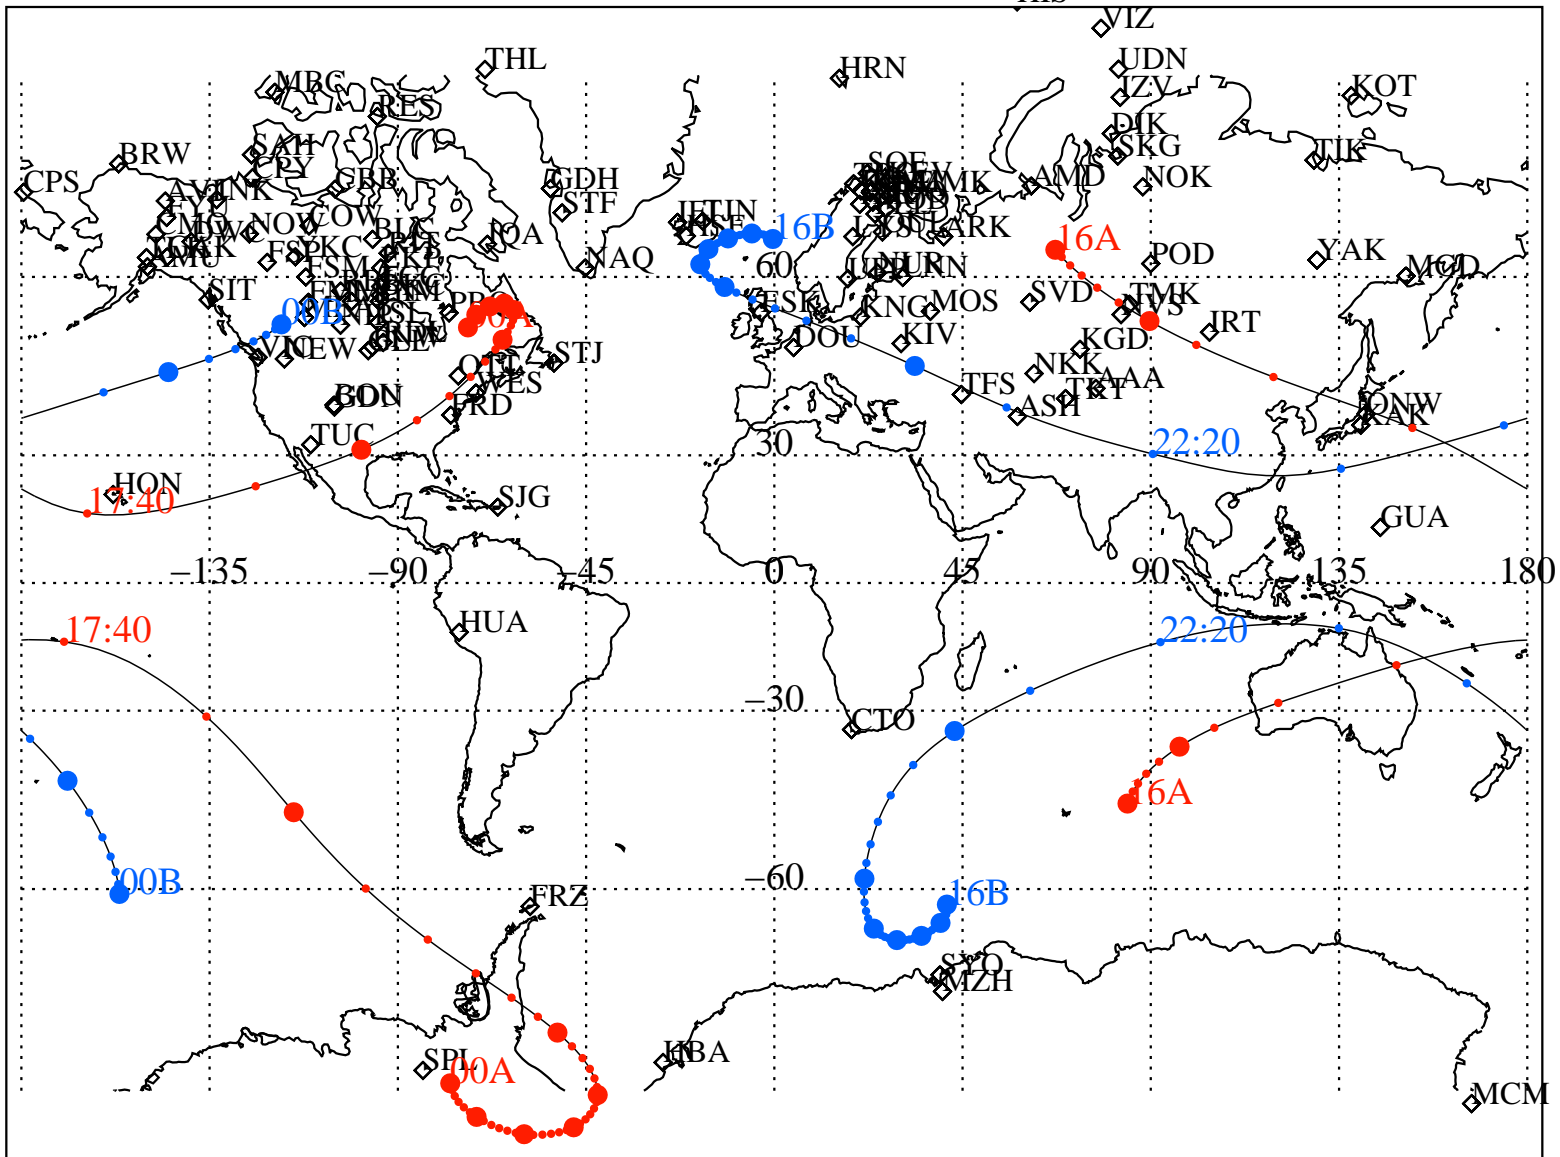

ALE
 VAN ALLEN PROBES 2013 259 (09/16) 16:00 to 2013 260 (09/17) 00:00

RBSPA-A, RBSPB-B,