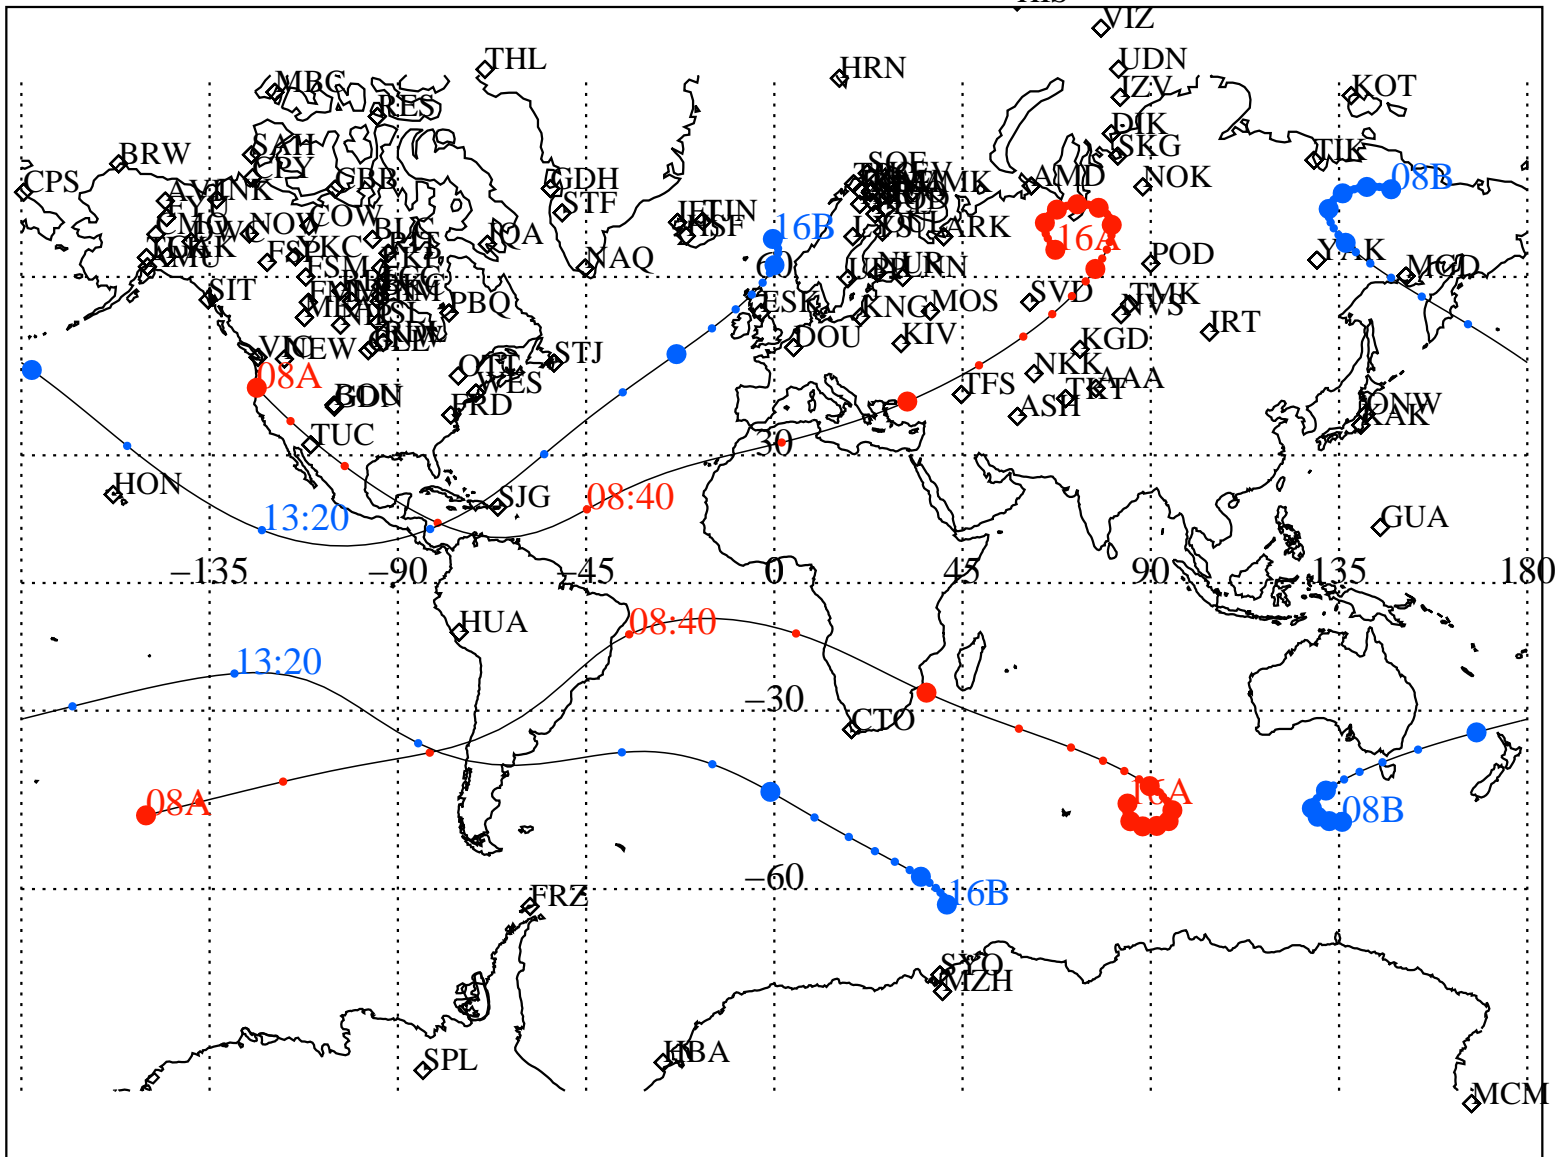

ALE
 VAN ALLEN PROBES 2013 259 (09/16) 08:00 to 2013 259 (09/16) 16:00

RBSPA-A, RBSPB-B,