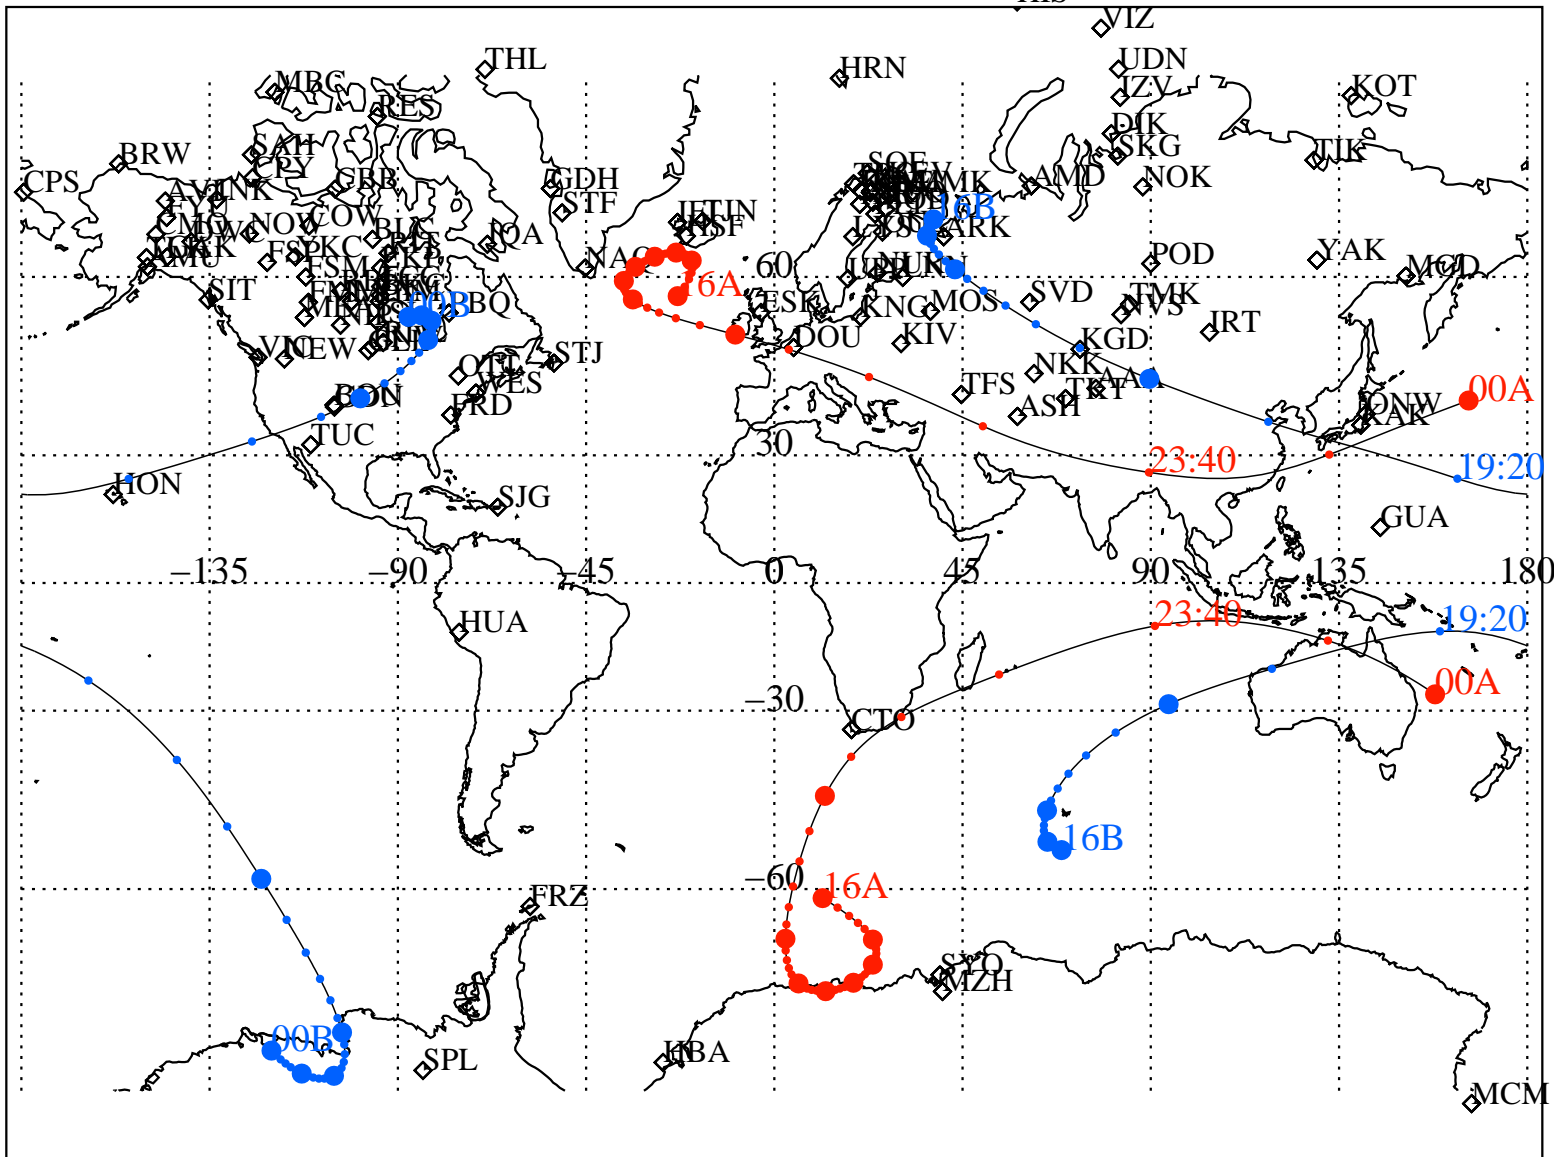

ALE
 VAN ALLEN PROBES 2013 258 (09/15) 16:00 to 2013 259 (09/16) 00:00

RBSPA-A, RBSPB-B,