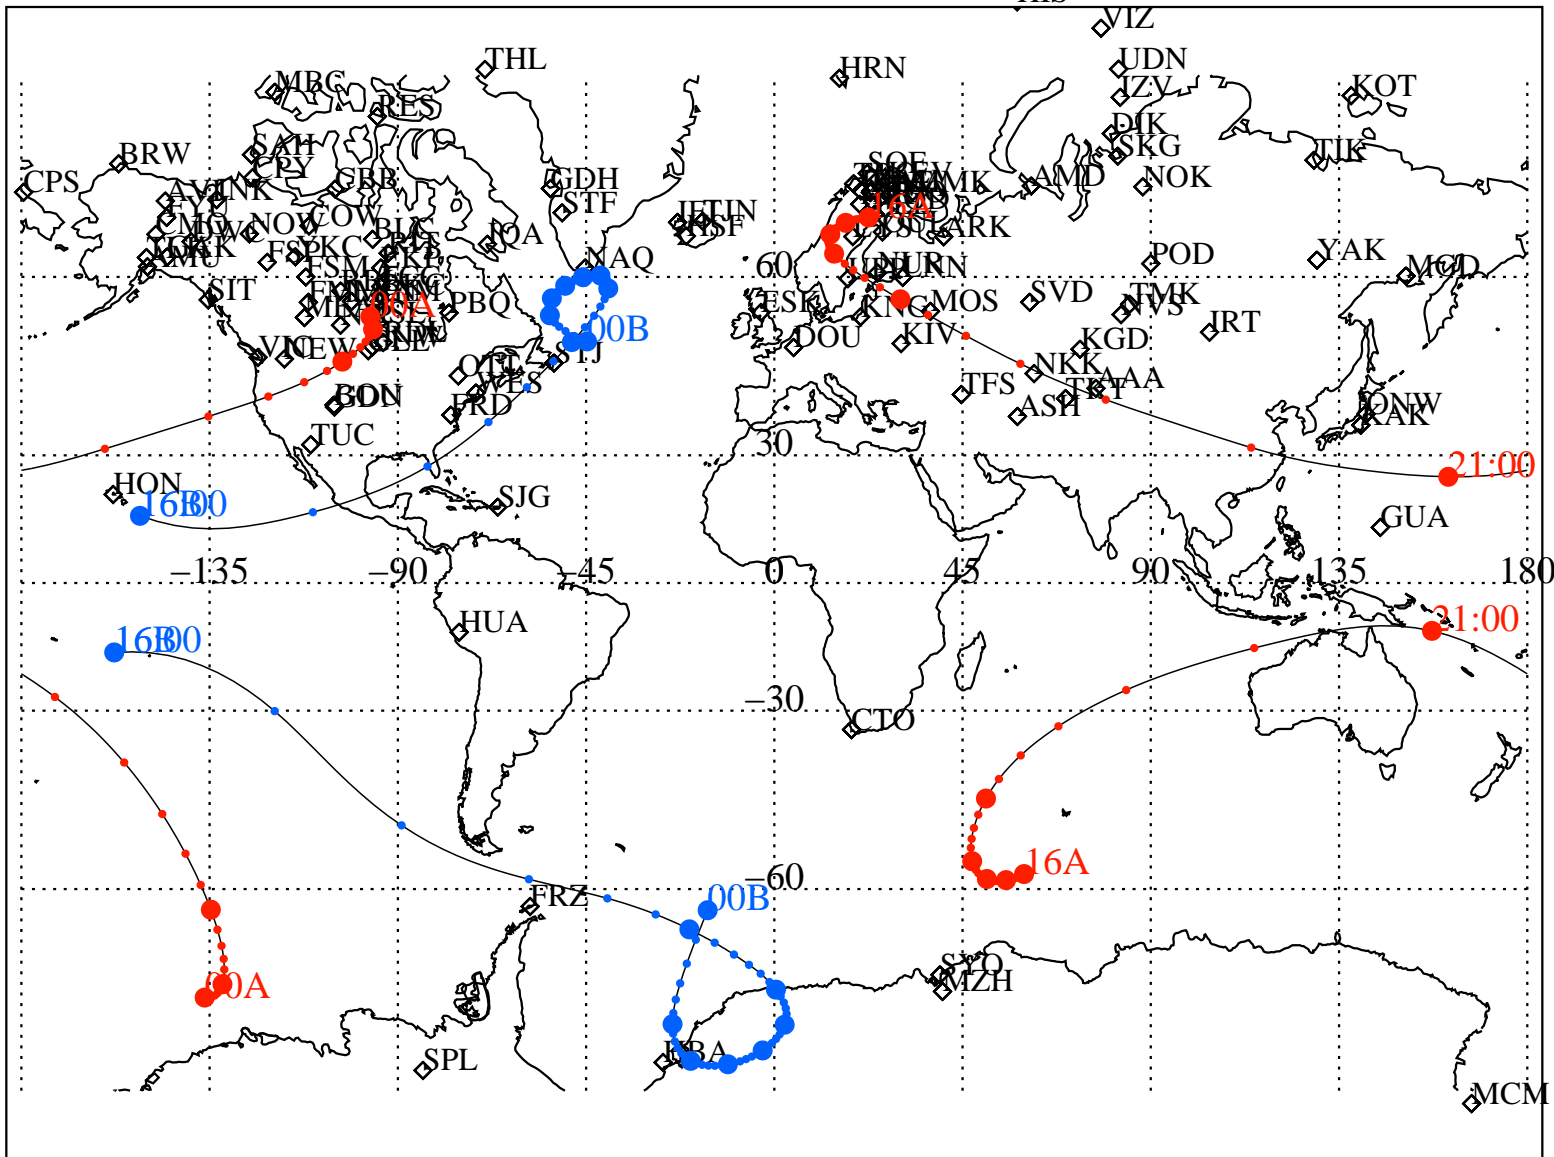

ALE
 VAN ALLEN PROBES 2013 254 (09/11) 16:00 to 2013 255 (09/12) 00:00

RBSPA-A, RBSPB-B,