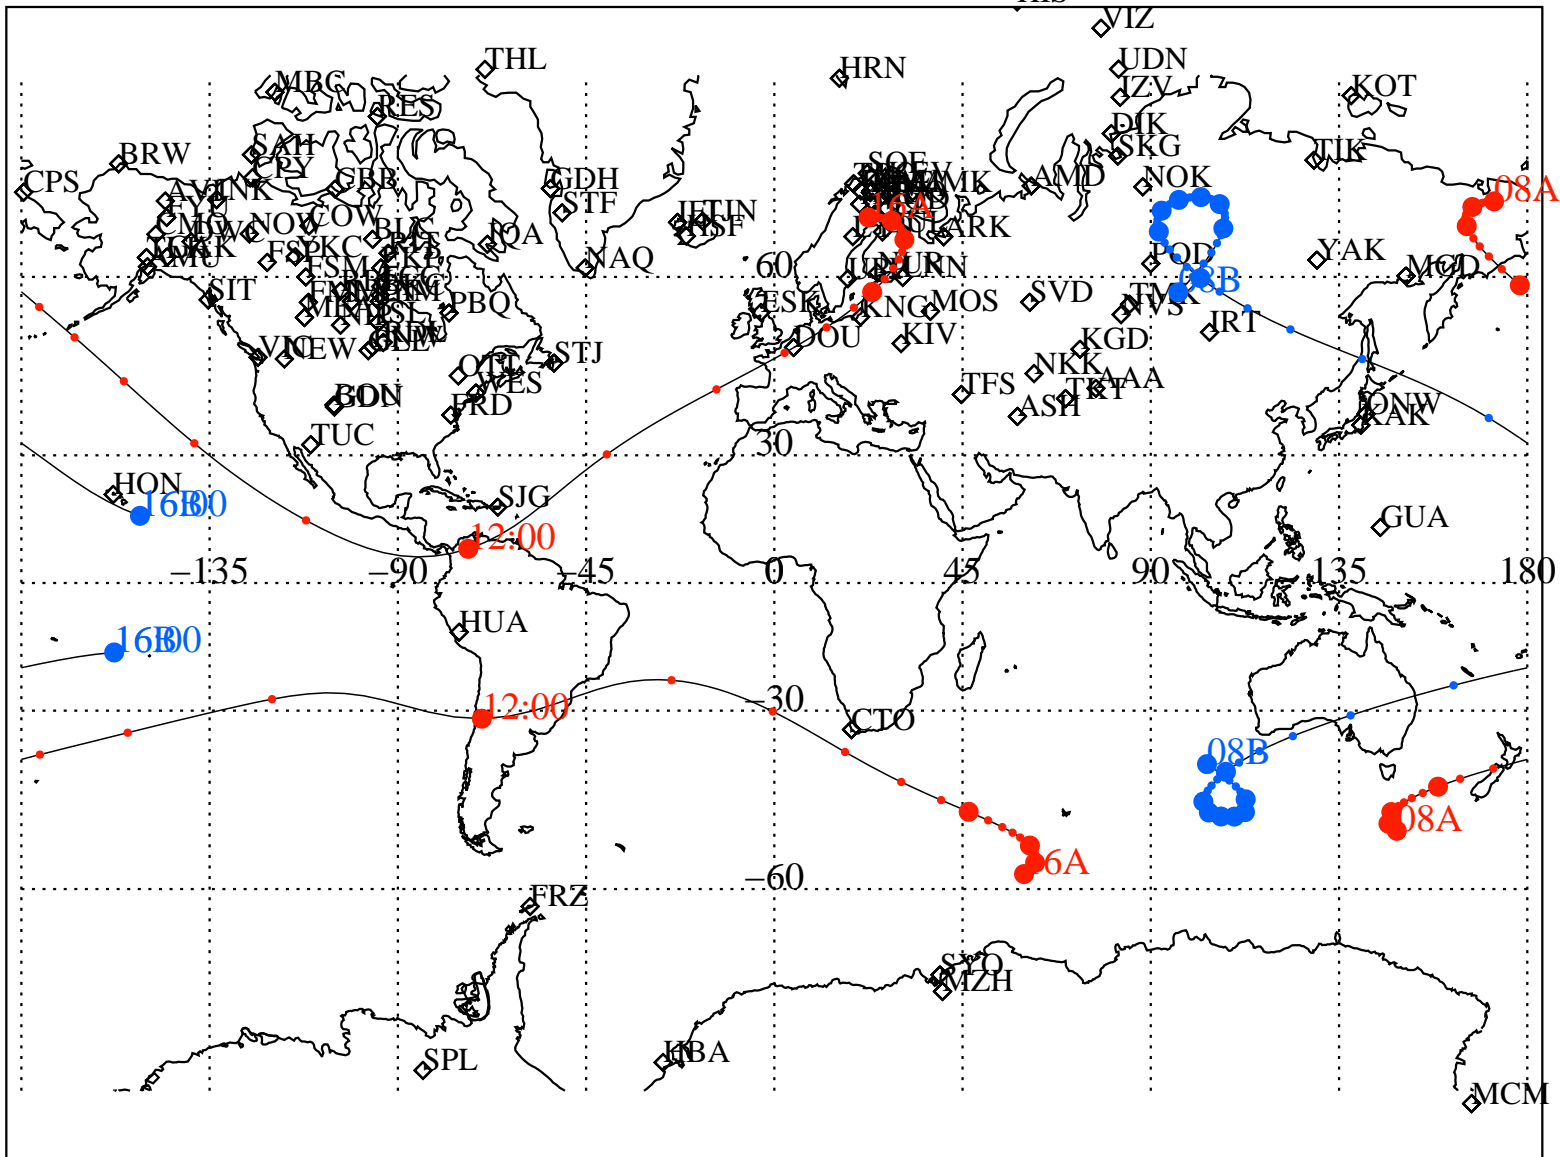

ALE
VAN ALLEN PROBES 2013 254 (09/11) 08:00 to 2013 254 (09/11) 16:00

RBSPA-A, RBSPB-B,