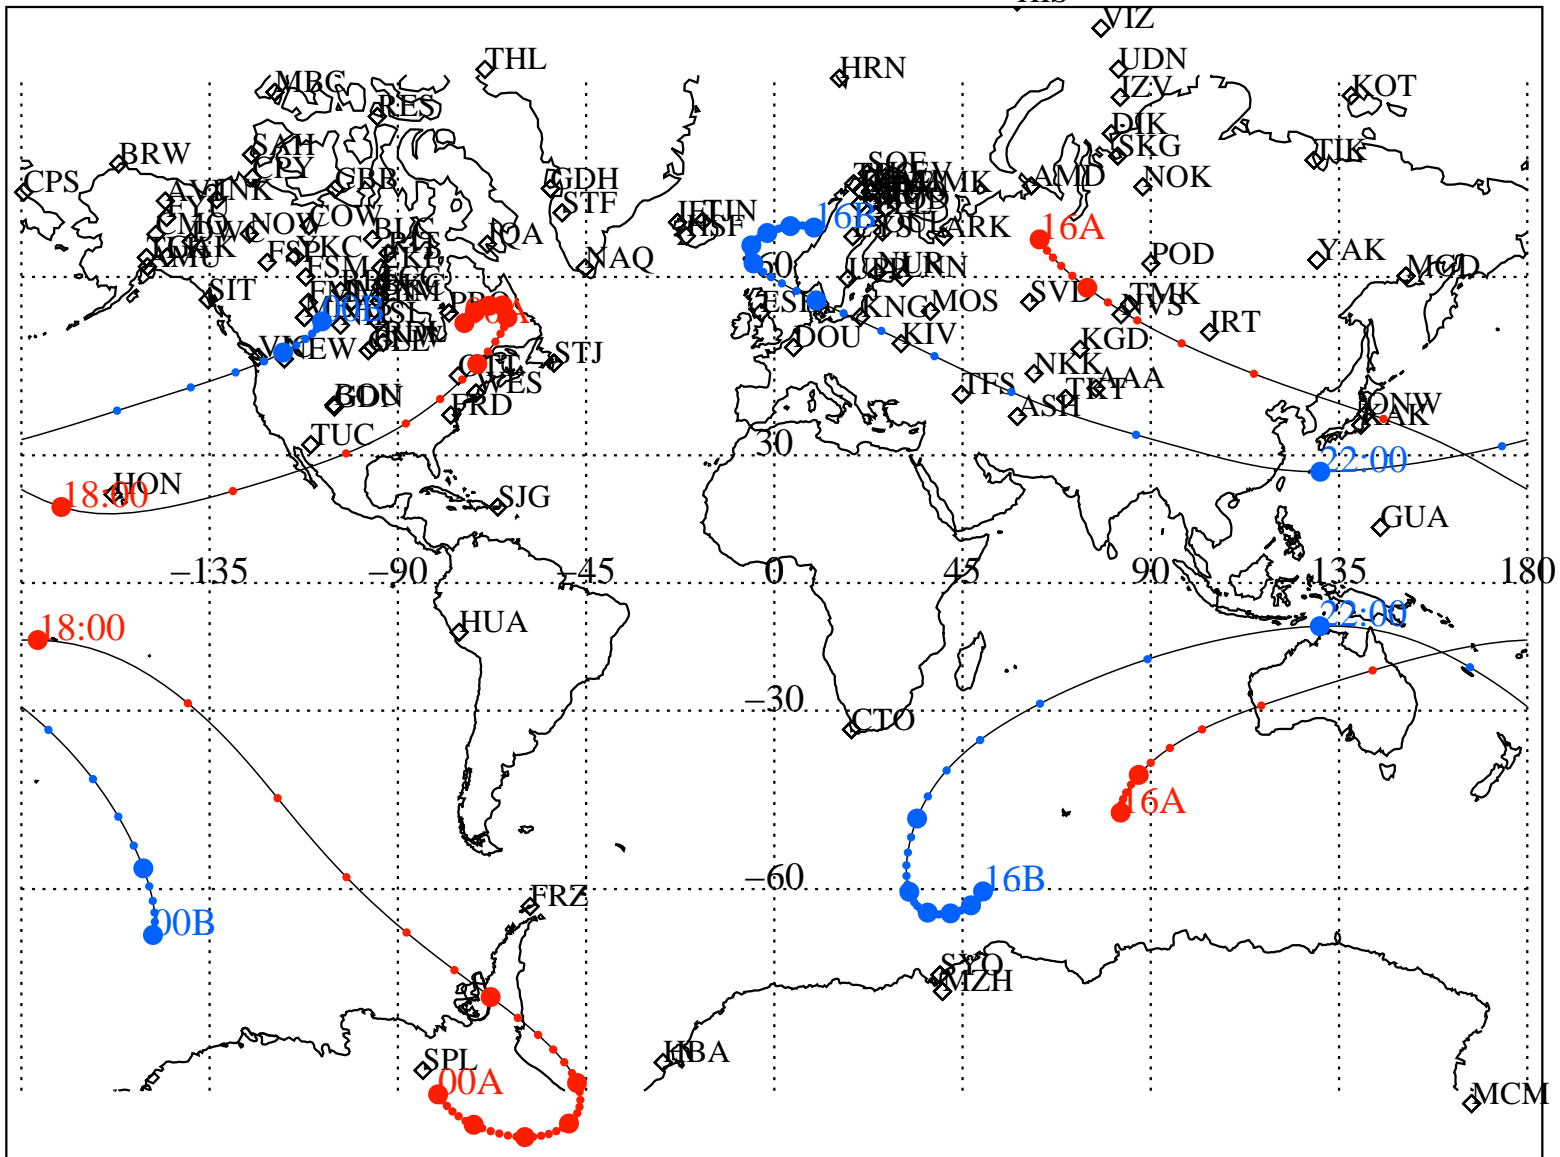

ALE
 VAN ALLEN PROBES 2013 253 (09/10) 16:00 to 2013 254 (09/11) 00:00

RBSPA-A, RBSPB-B,