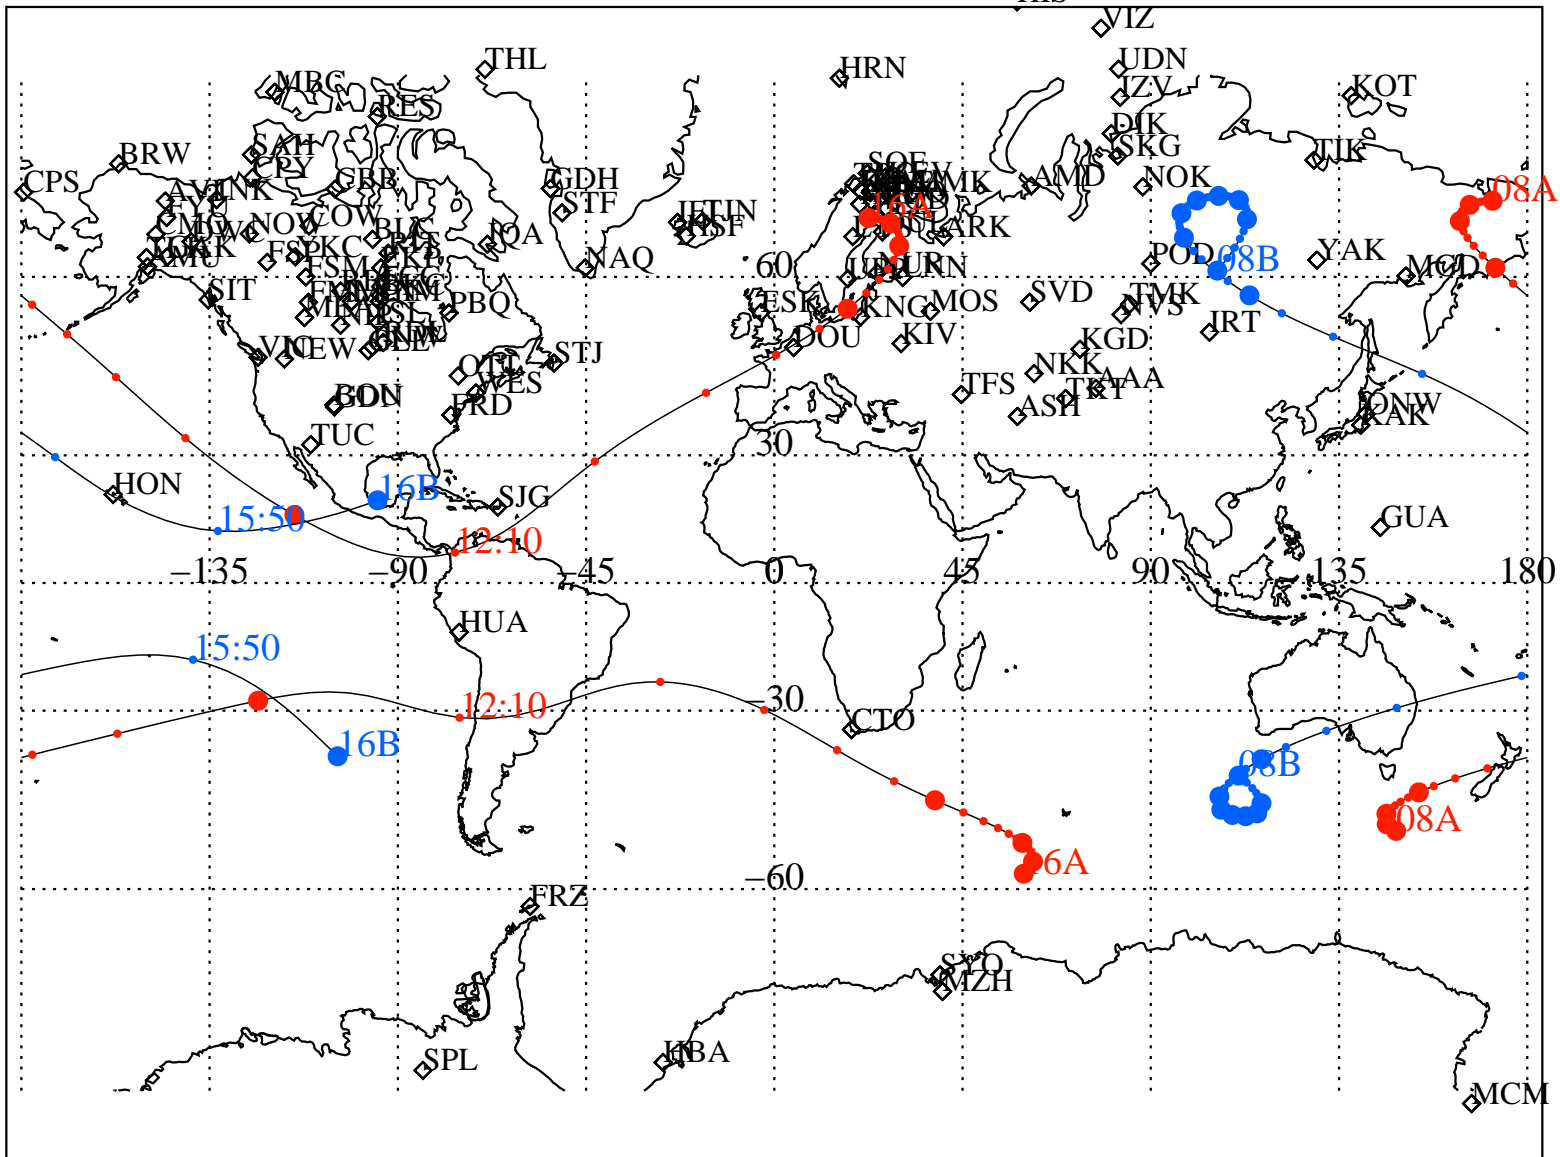

ALE
 VAN ALLEN PROBES 2013 251 (09/08) 08:00 to 2013 251 (09/08) 16:00

RBSPA-A, RBSPB-B,