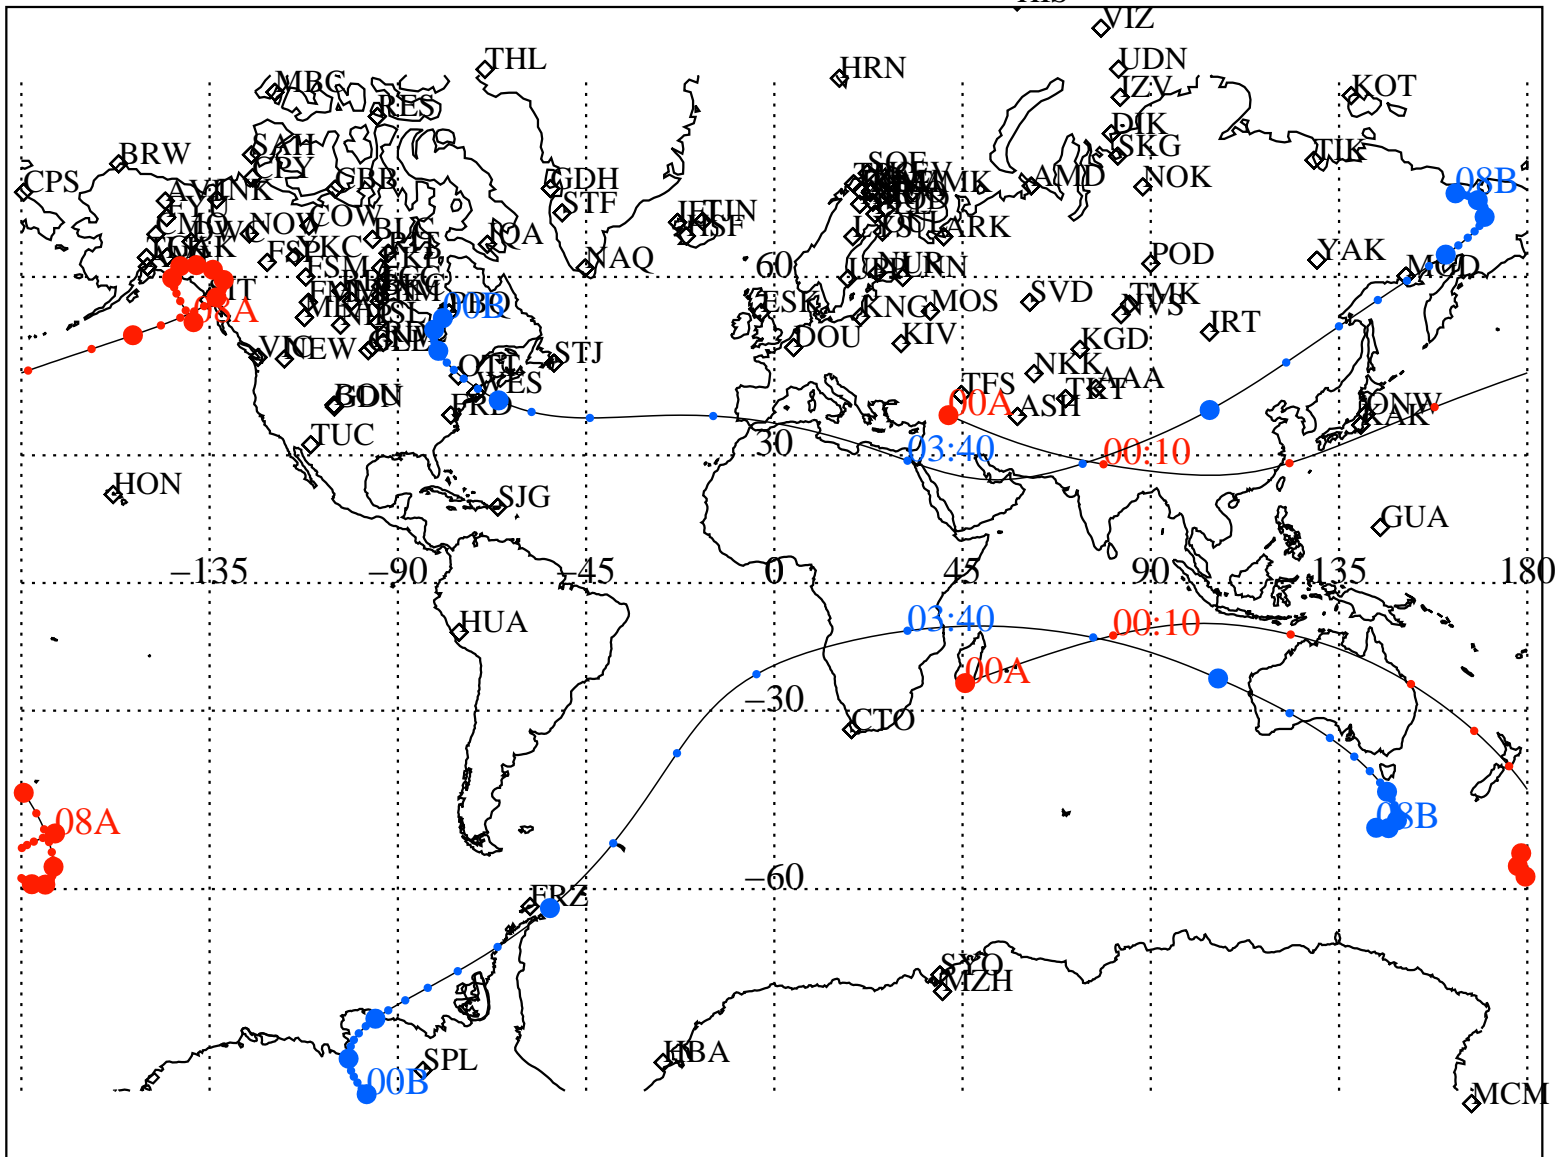

ALE
 VAN ALLEN PROBES 2013 250 (09/07) 00:00 to 2013 250 (09/07) 08:00

RBSPA-A, RBSPB-B,