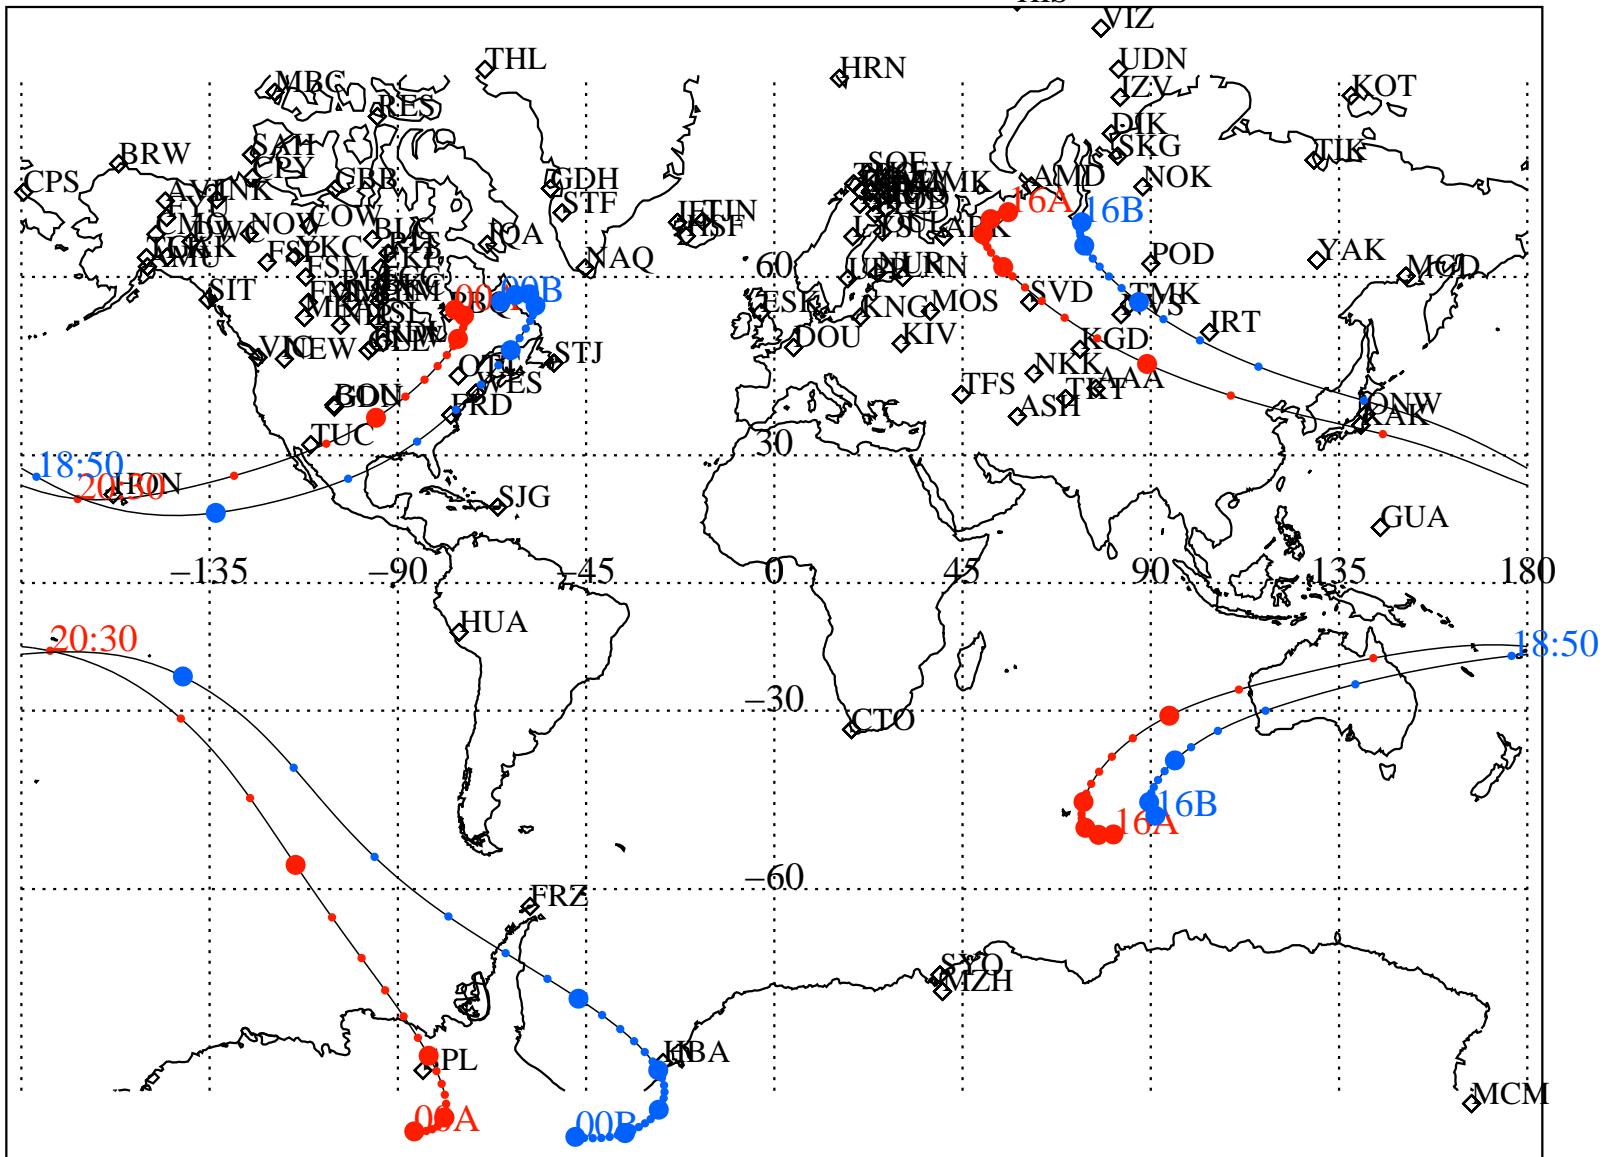

ALE
VAN ALLEN PROBES 2013 211 (07/30) 16:00 to 2013 212 (07/31) 00:00

RBSPA-A, RBSPB-B,