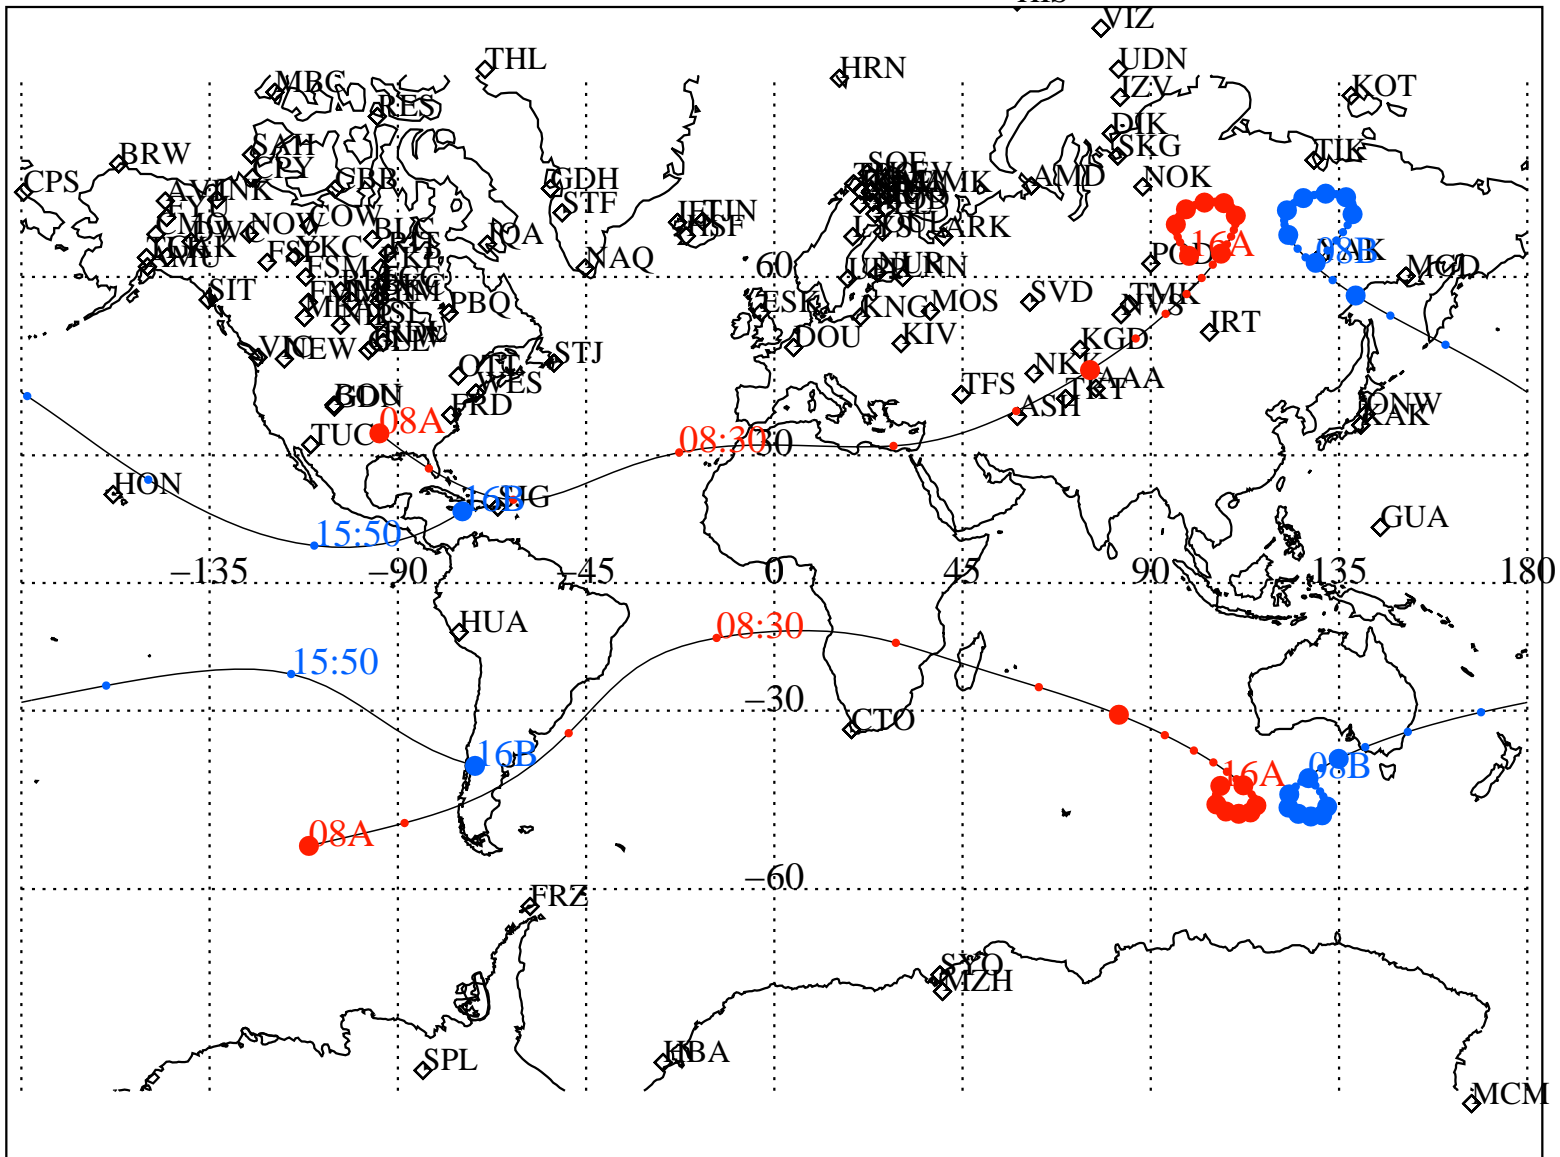

ALE
 VAN ALLEN PROBES 2013 210 (07/29) 08:00 to 2013 210 (07/29) 16:00

RBSPA-A, RBSPB-B,