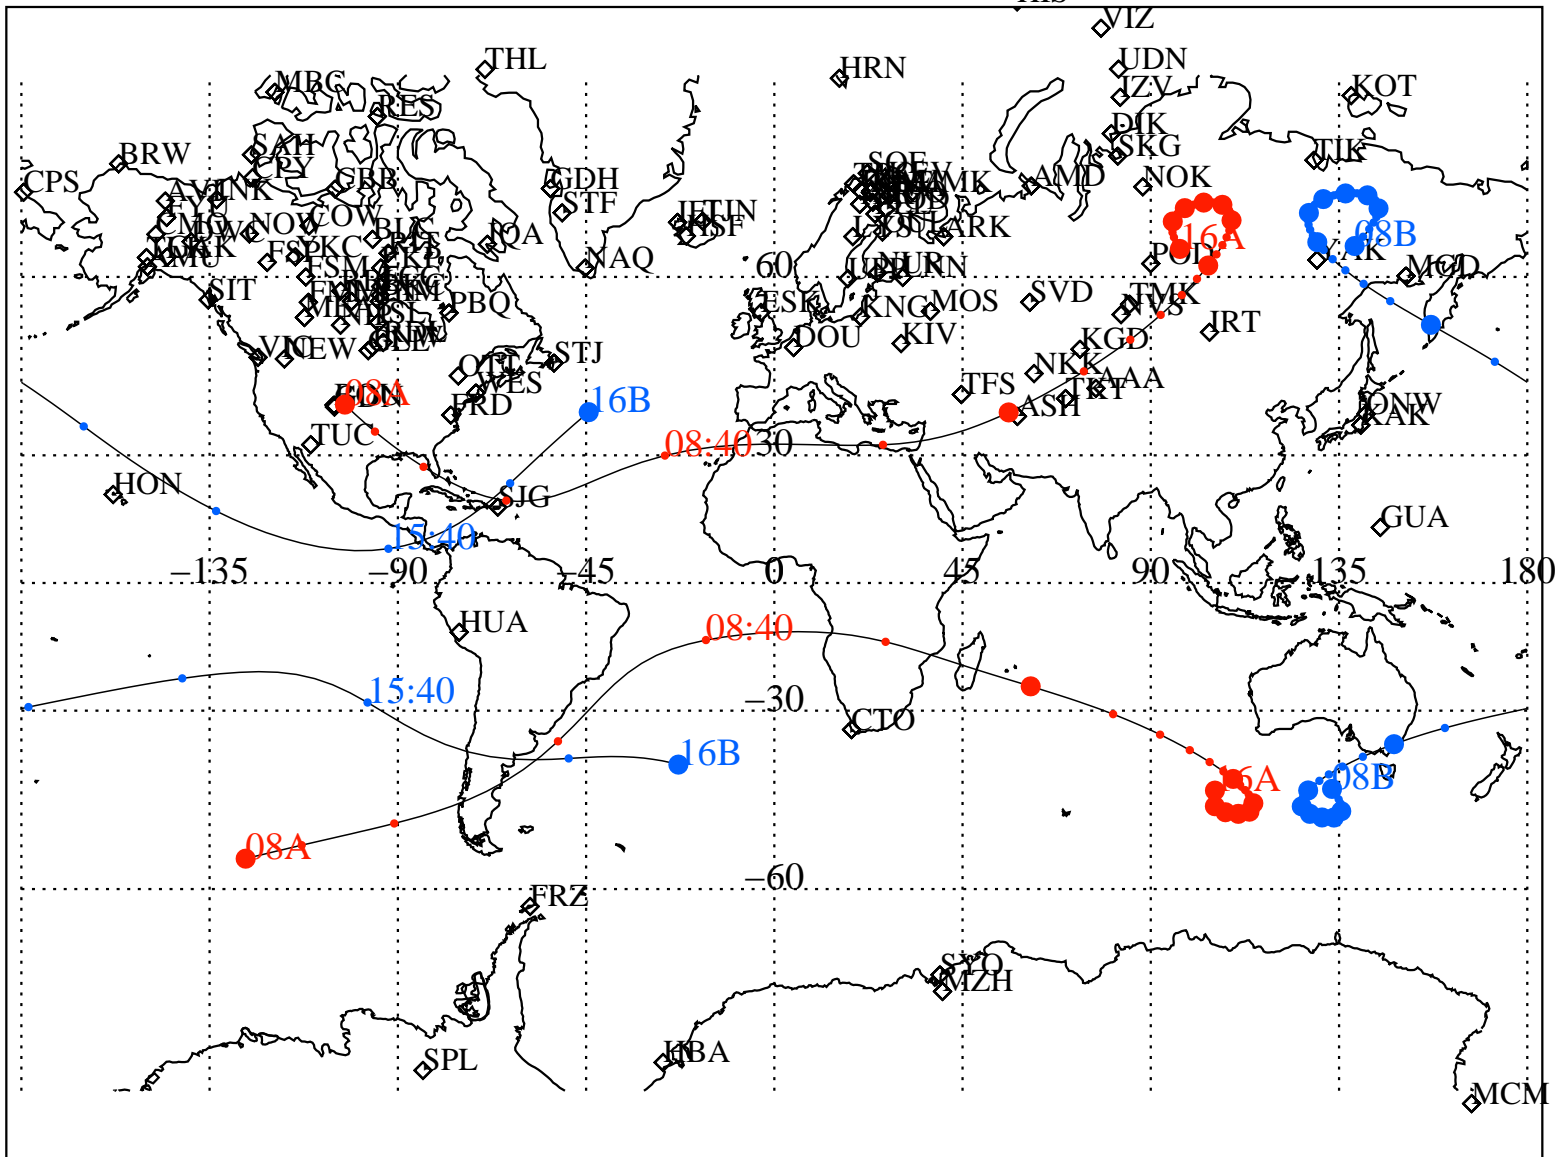

ALE  
 VAN ALLEN PROBES 2013 207 (07/26) 08:00 to 2013 207 (07/26) 16:00

RBSPA-A, RBSPB-B,