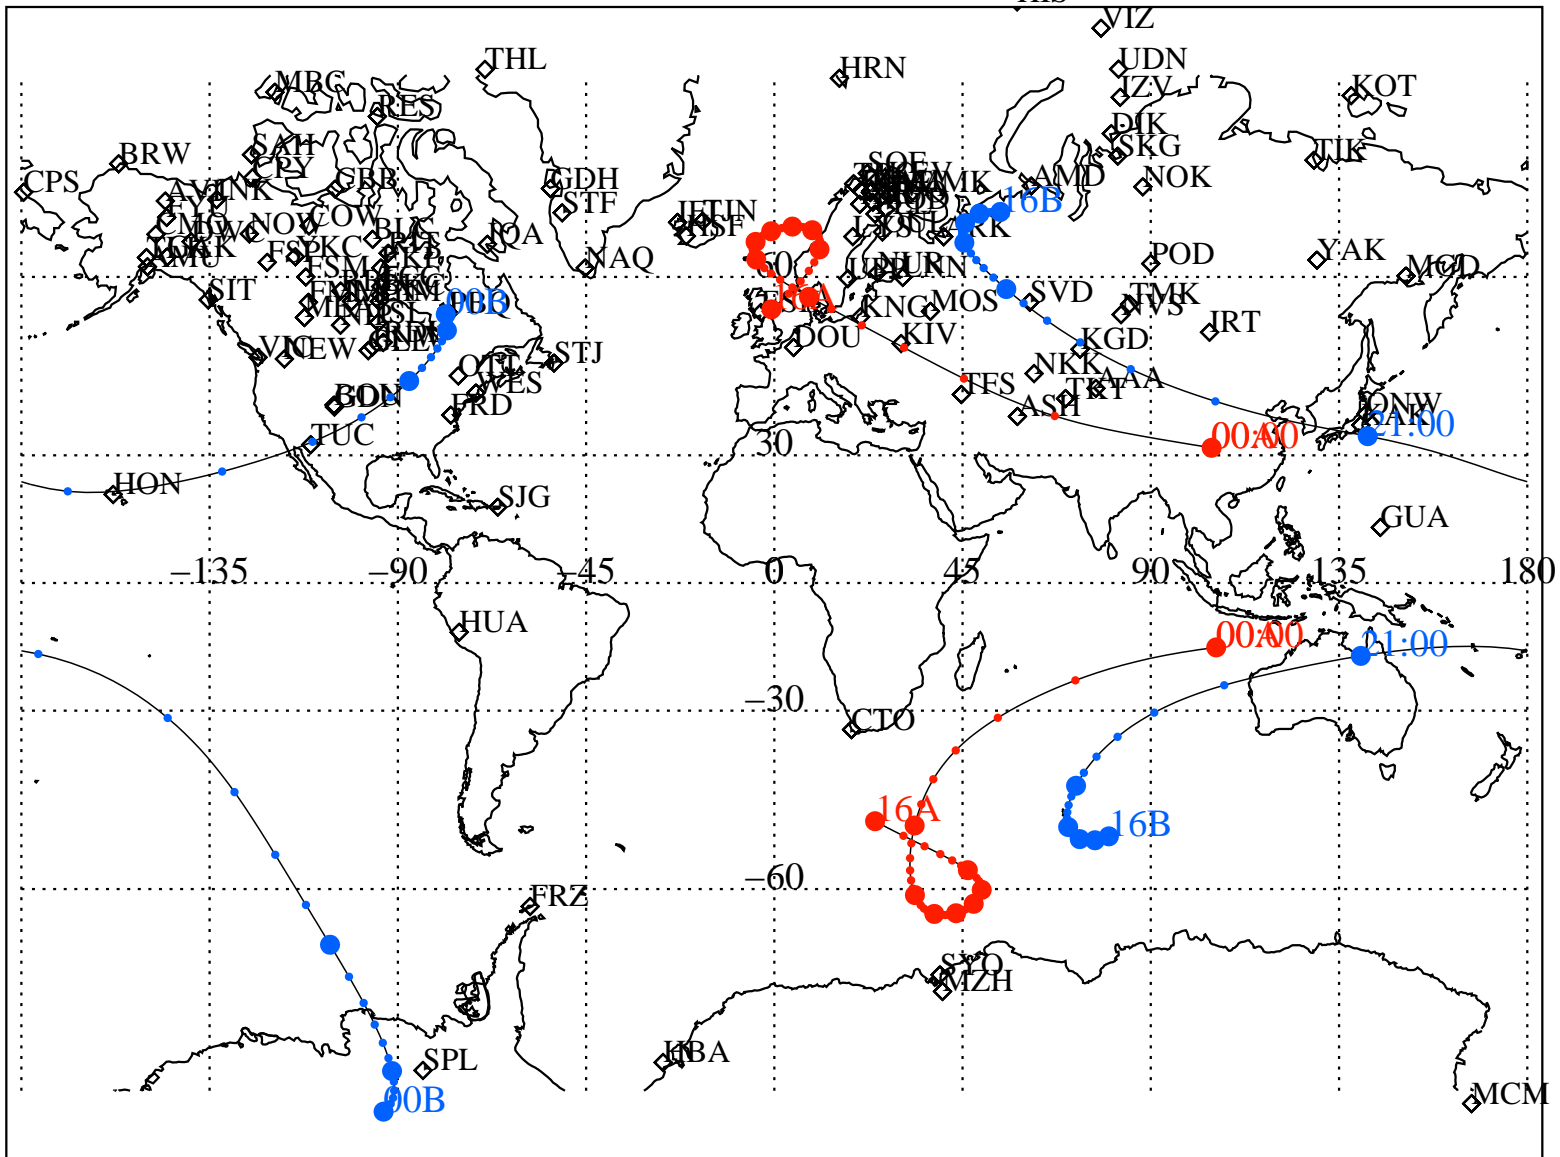

ALE
VAN ALLEN PROBES 2013 200 (07/19) 16:00 to 2013 201 (07/20) 00:00

RBSPA-A, RBSPB-B,