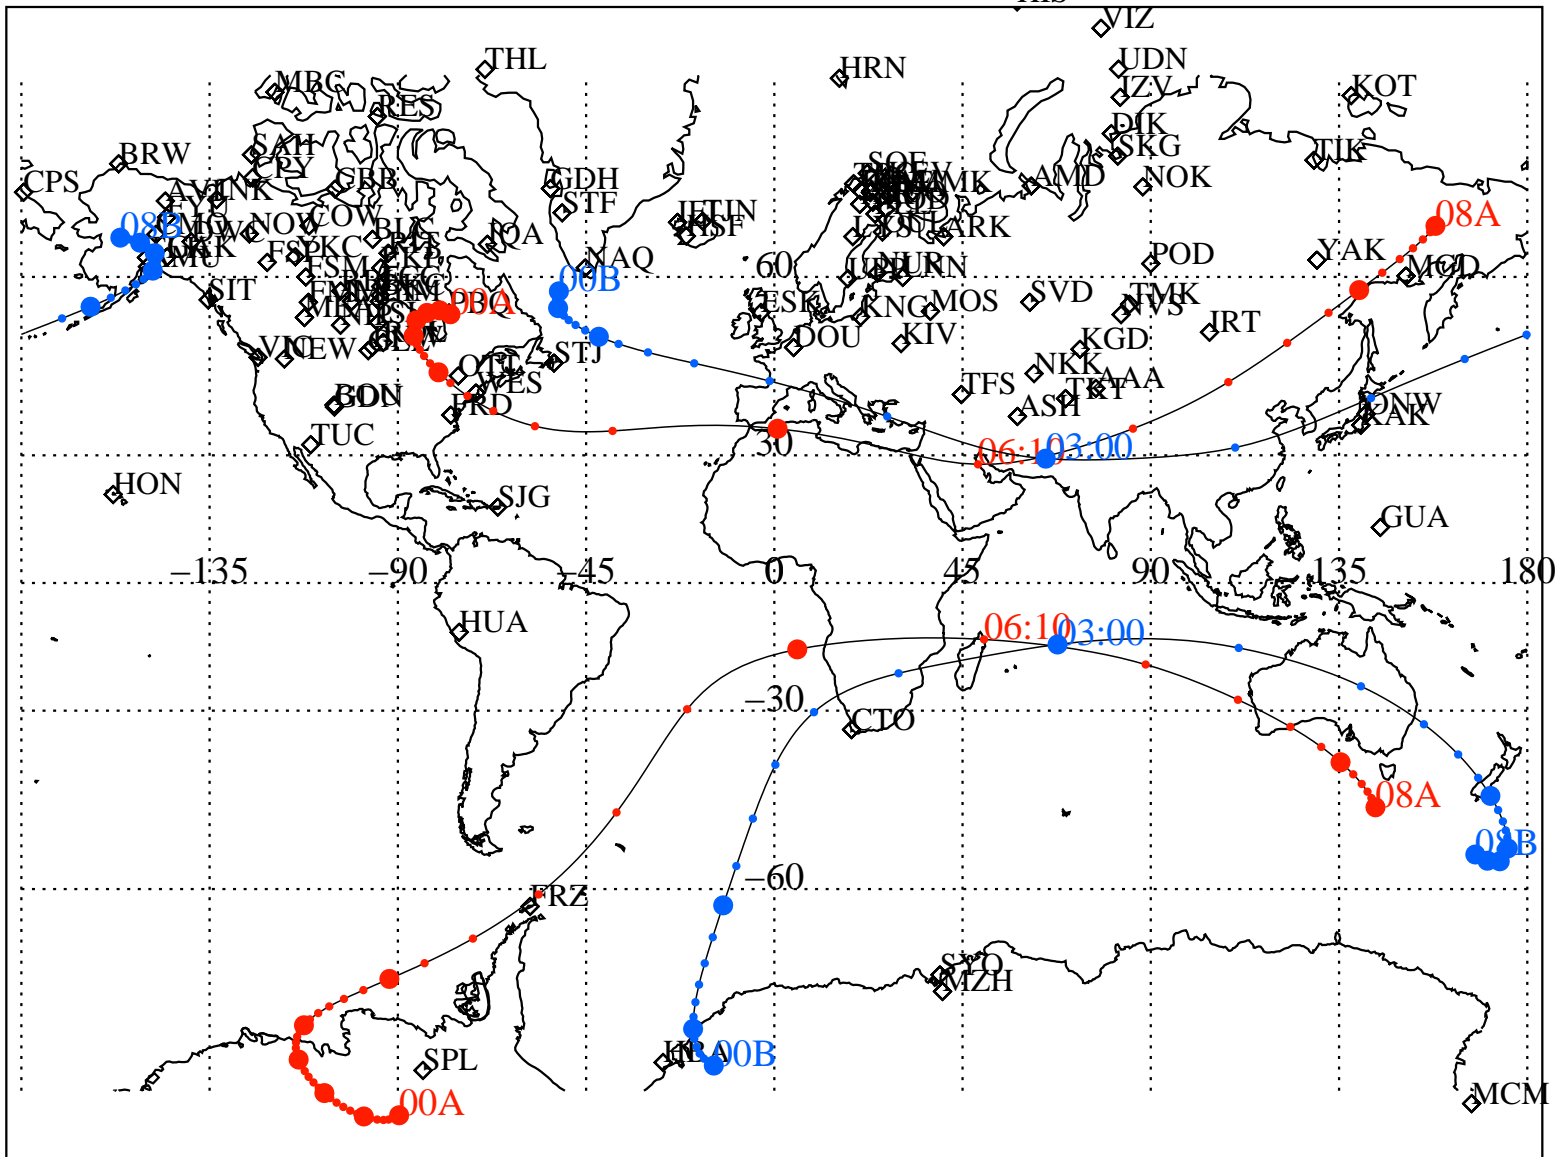

ALE
 VAN ALLEN PROBES 2013 200 (07/19) 00:00 to 2013 200 (07/19) 08:00

RBSPA-A, RBSPB-B,