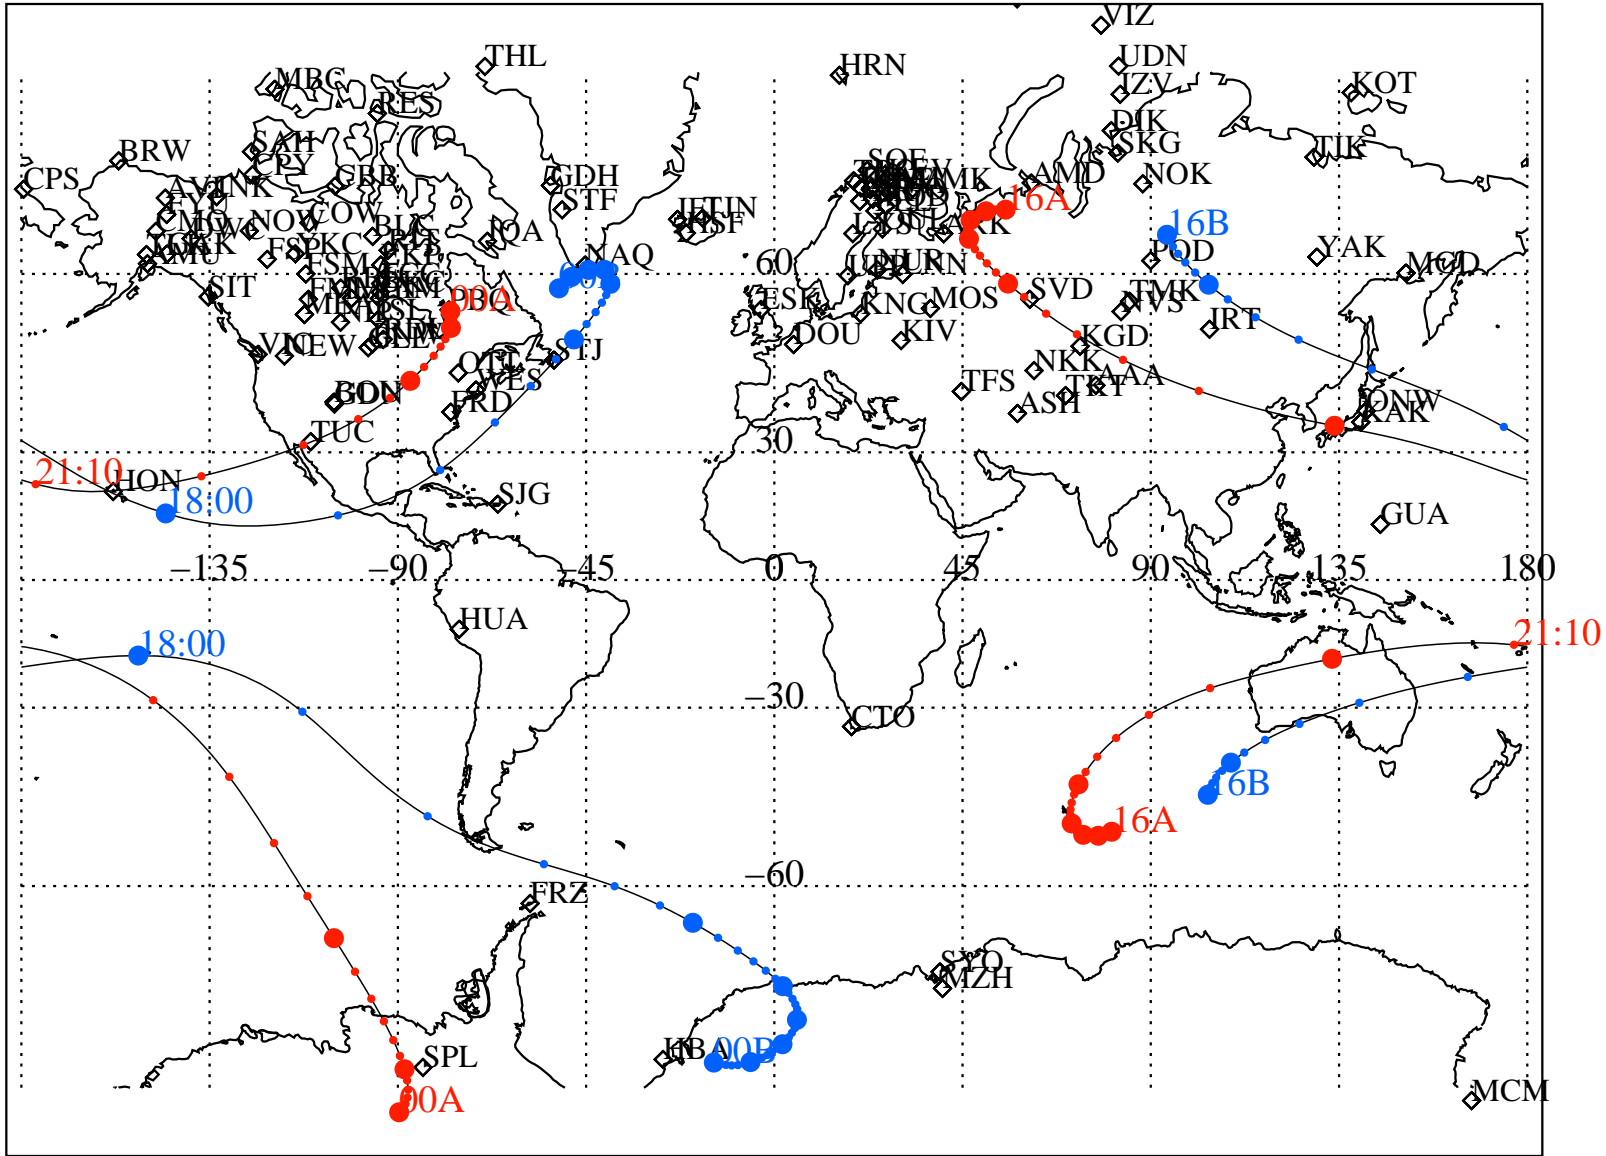

ALE  
 VAN ALLEN PROBES 2013 199 (07/18) 16:00 to 2013 200 (07/19) 00:00

RBSPA-A, RBSPB-B,