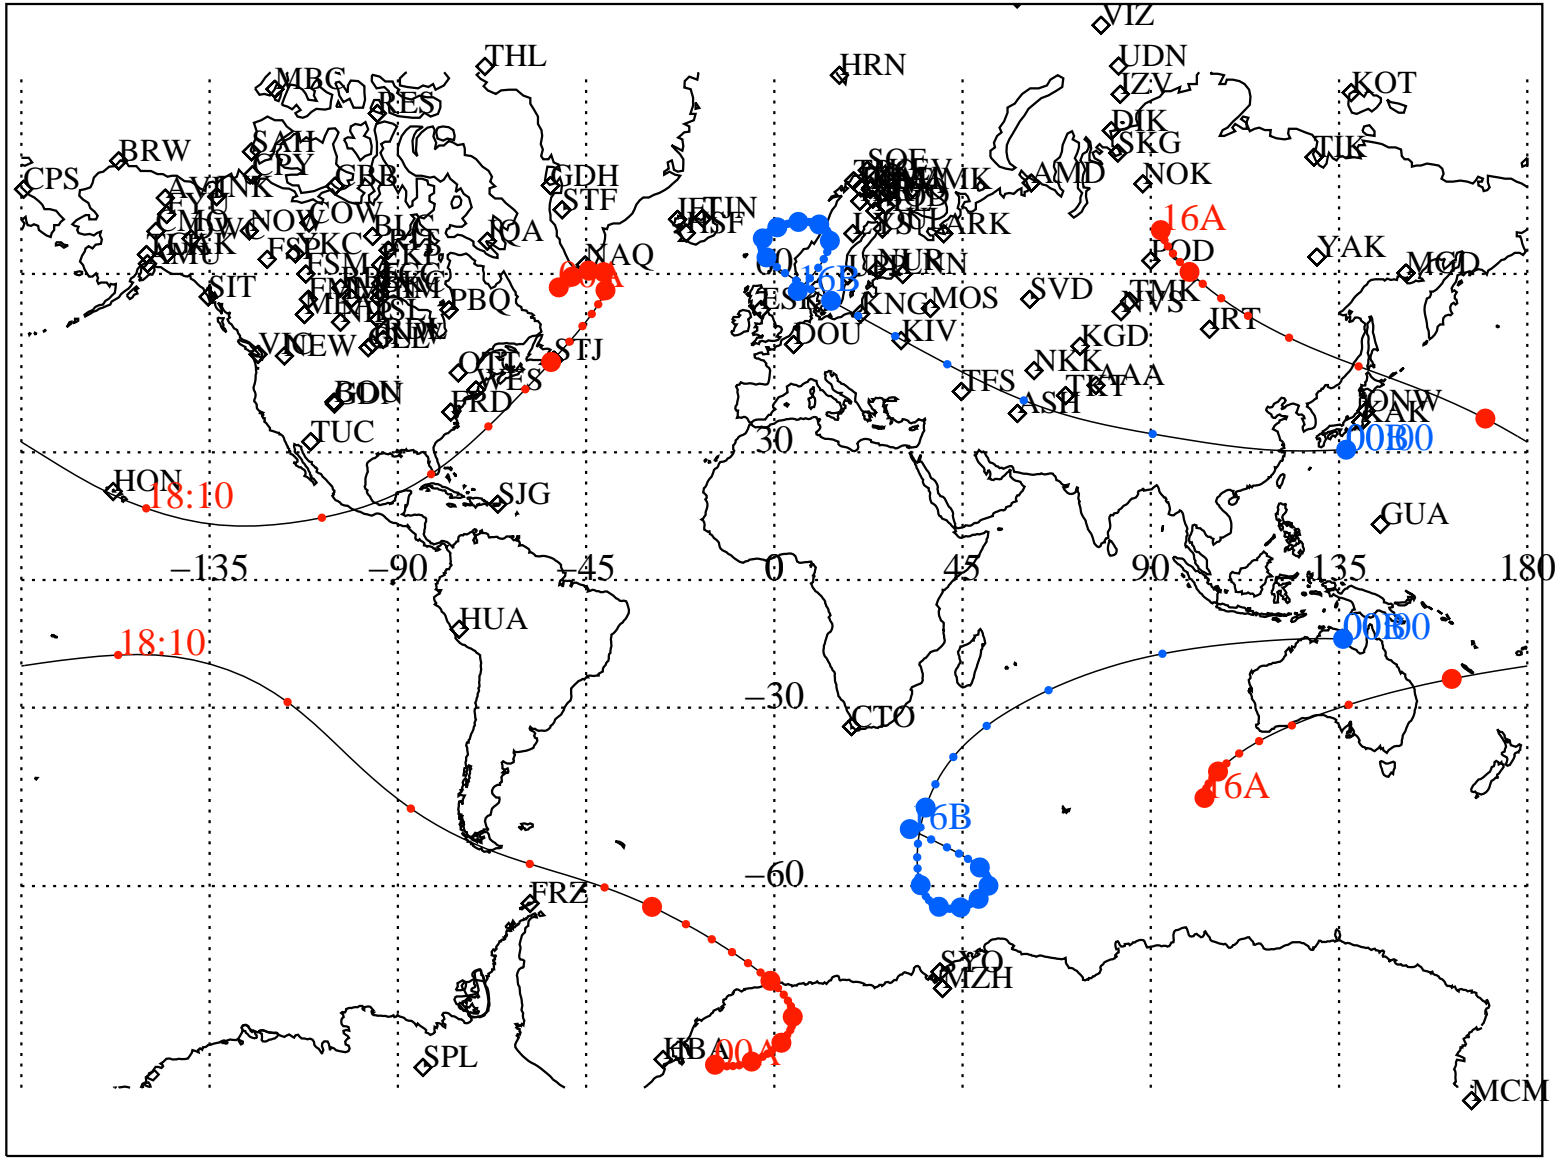

ALE
 VAN ALLEN PROBES 2013 198 (07/17) 16:00 to 2013 199 (07/18) 00:00

RBSPA-A, RBSPB-B,