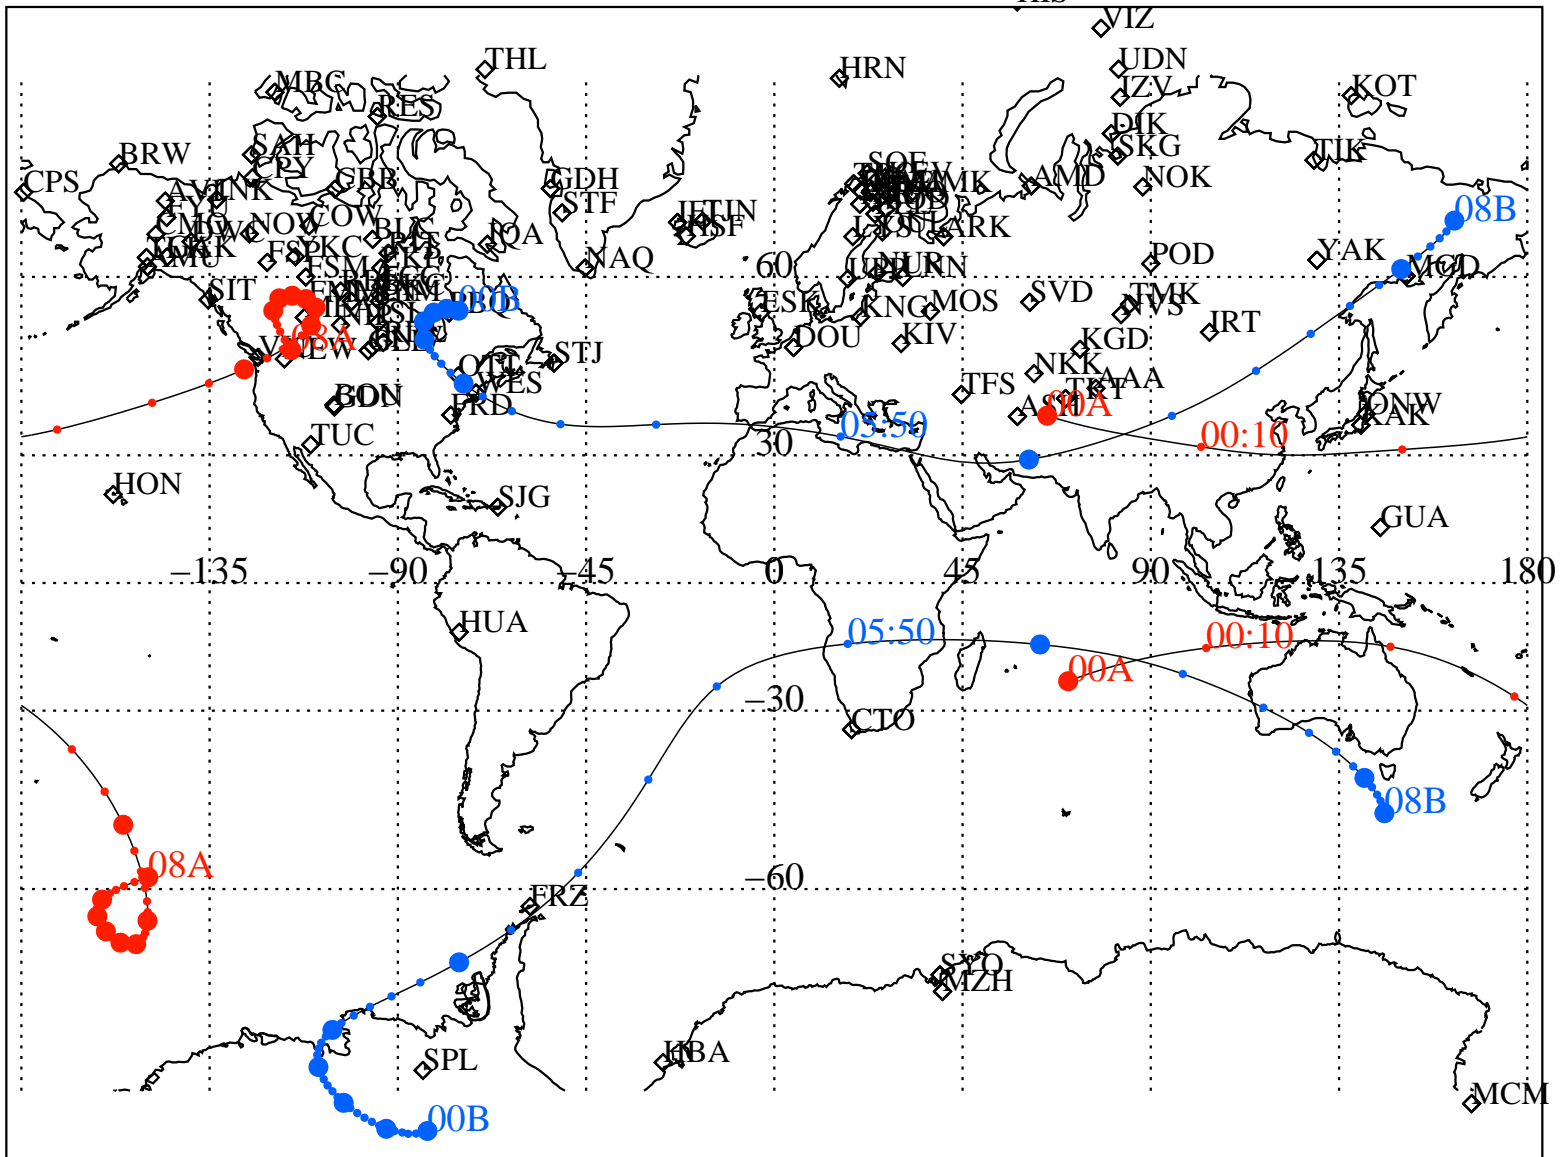

ALE
 VAN ALLEN PROBES 2013 198 (07/17) 00:00 to 2013 198 (07/17) 08:00

RBSPA-A, RBSPB-B,