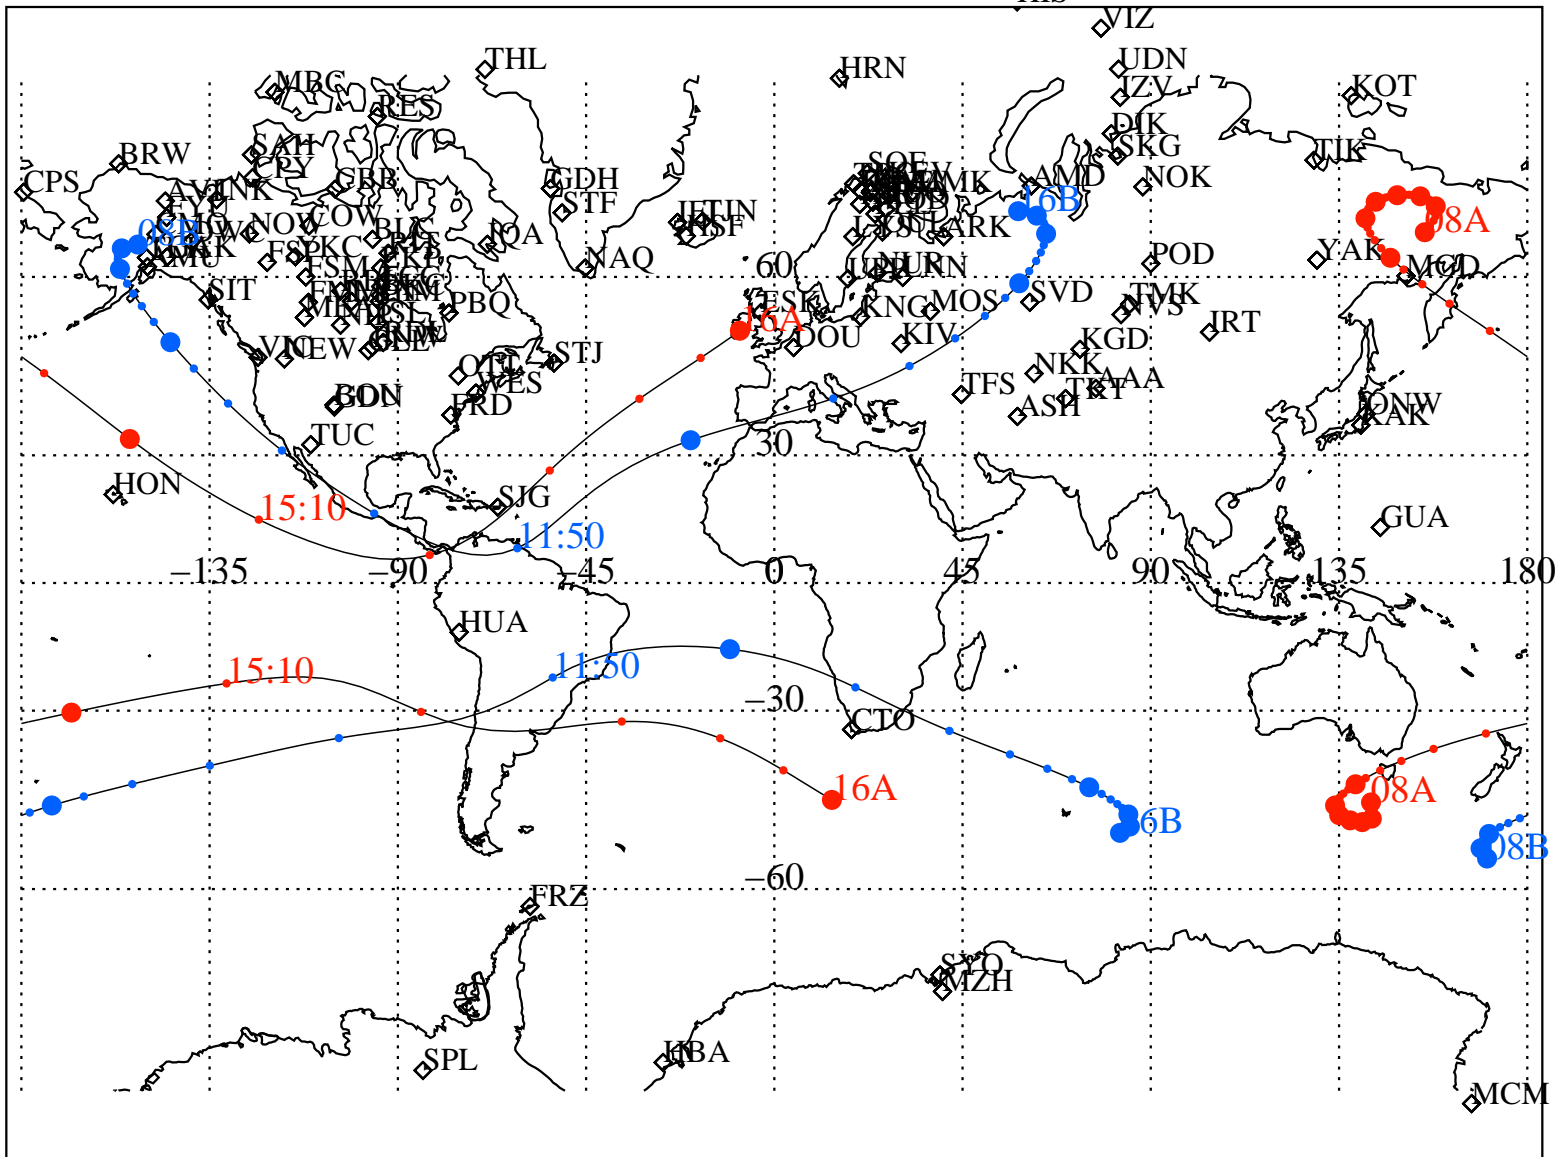

ALE  
 VAN ALLEN PROBES 2013 197 (07/16) 08:00 to 2013 197 (07/16) 16:00

RBSPA-A, RBSPA-B,