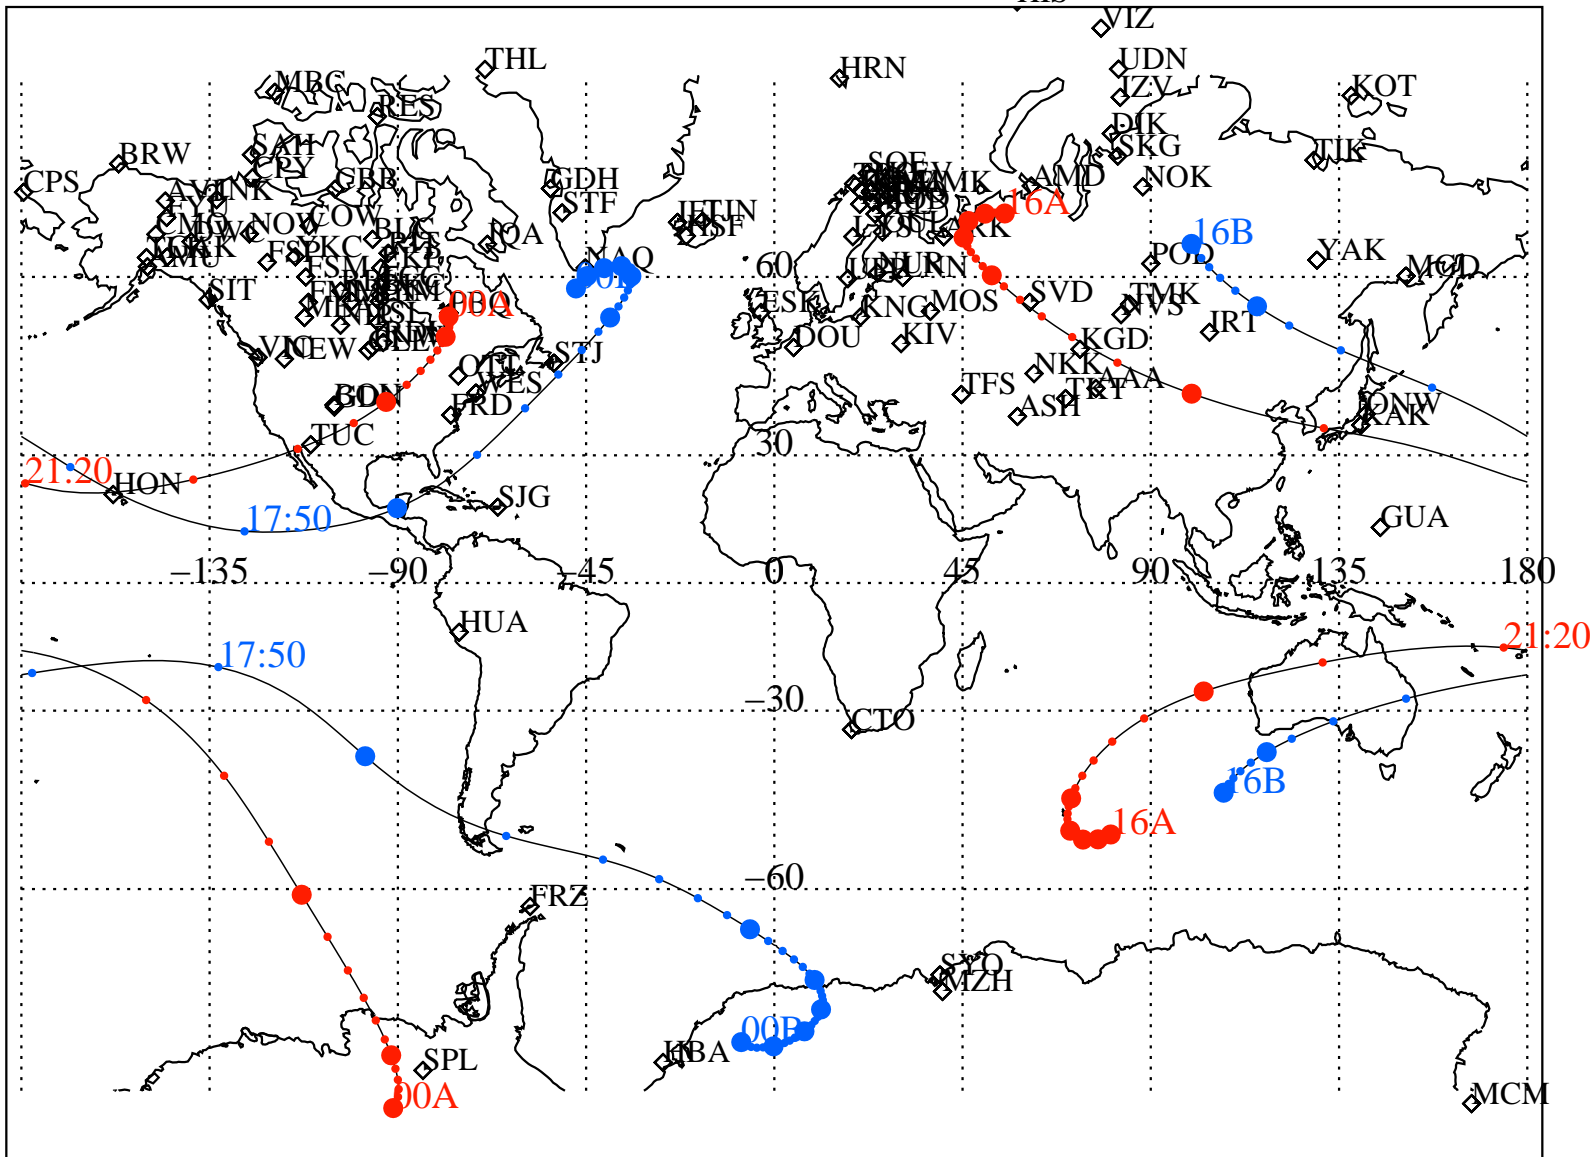

ALE  
 VAN ALLEN PROBES 2013 196 (07/15) 16:00 to 2013 197 (07/16) 00:00

RBSPA-A, RBSPB-B,