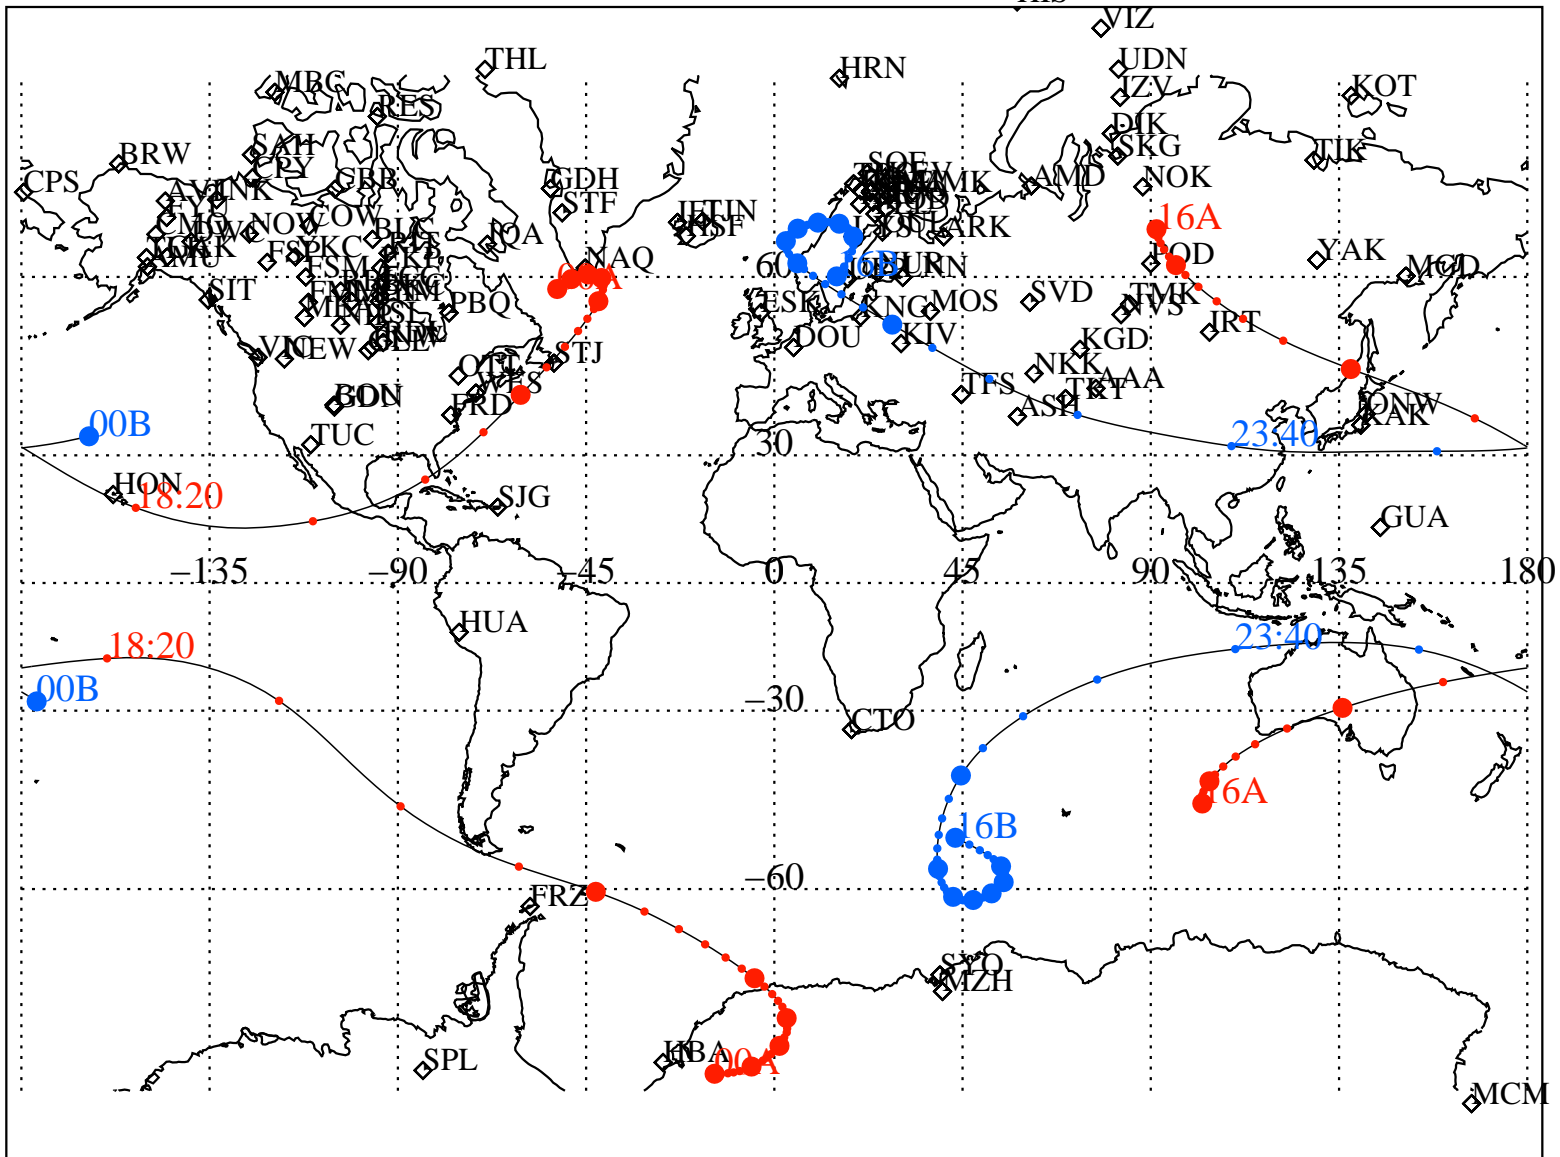

ALE
 VAN ALLEN PROBES 2013 195 (07/14) 16:00 to 2013 196 (07/15) 00:00

RBSPA-A, RBSPB-B,