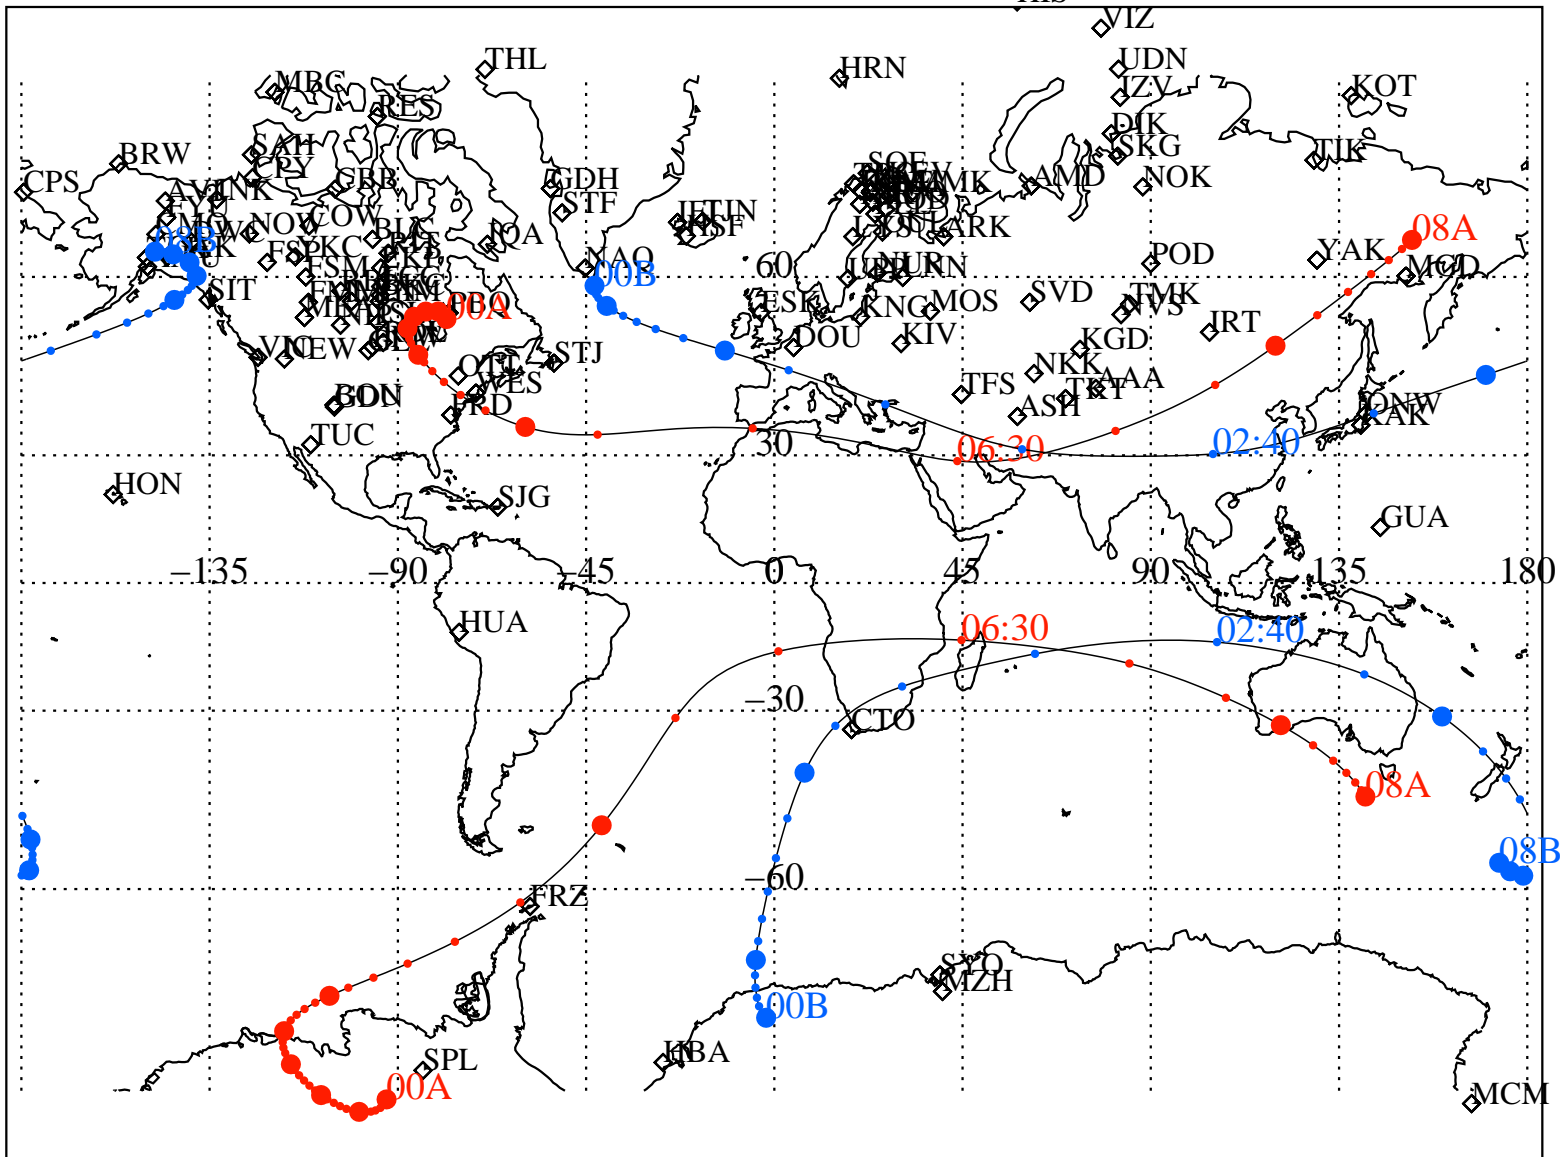

ALE
 VAN ALLEN PROBES 2013 194 (07/13) 00:00 to 2013 194 (07/13) 08:00

RBSPA-A, RBSPB-B,