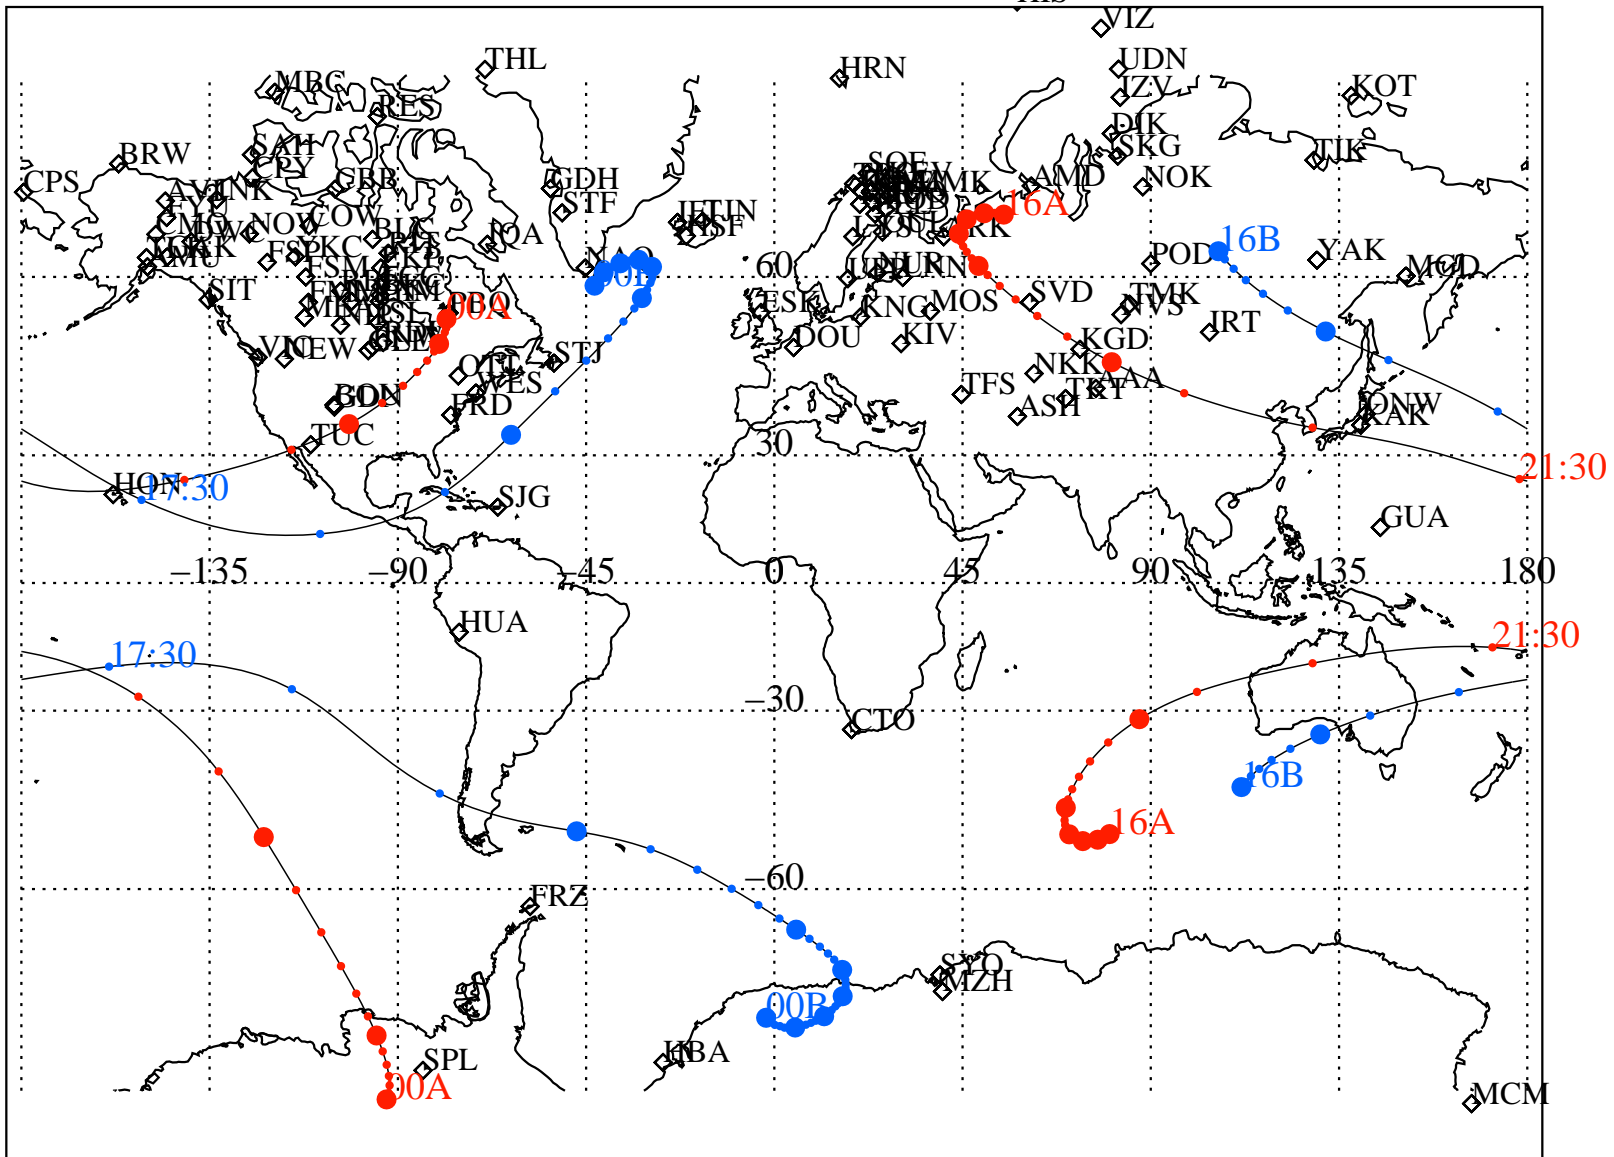

ALE
 VAN ALLEN PROBES 2013 193 (07/12) 16:00 to 2013 194 (07/13) 00:00

RBSPA-A, RBSPB-B,