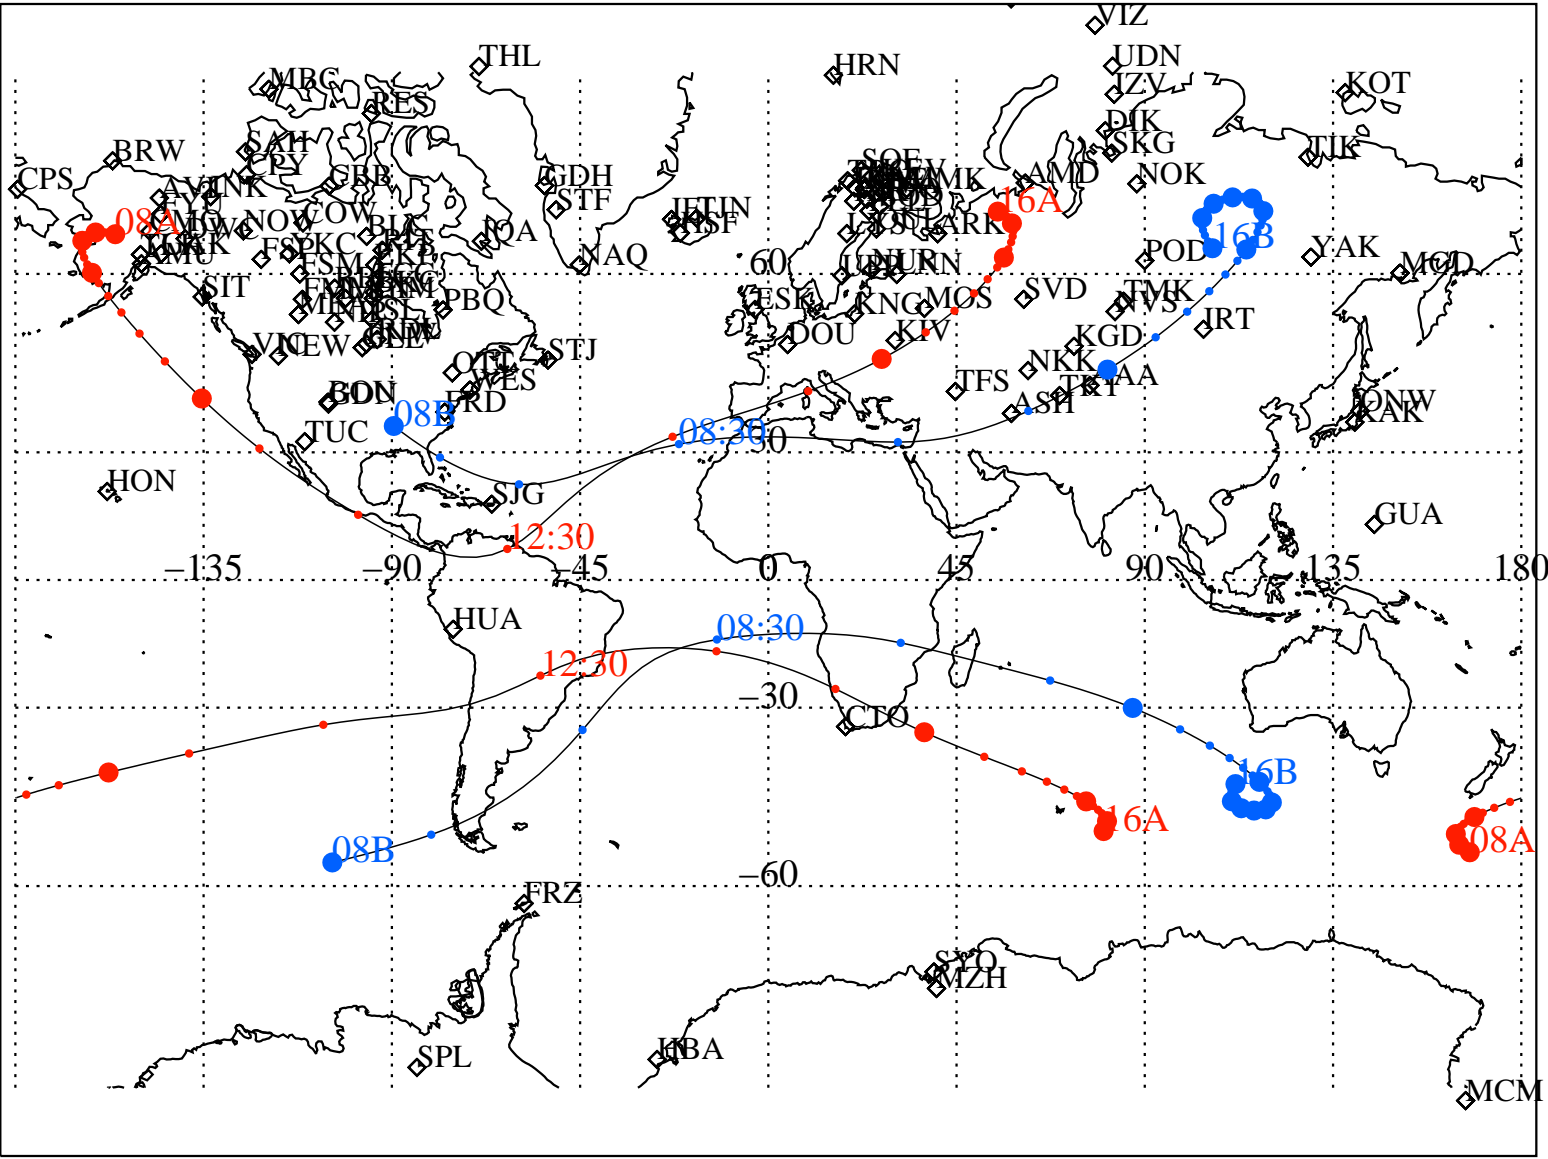

ALE  
VAN ALLEN PROBES 2013 193 (07/12) 08:00 to 2013 193 (07/12) 16:00

RBSPA-A, RBSPB-B,