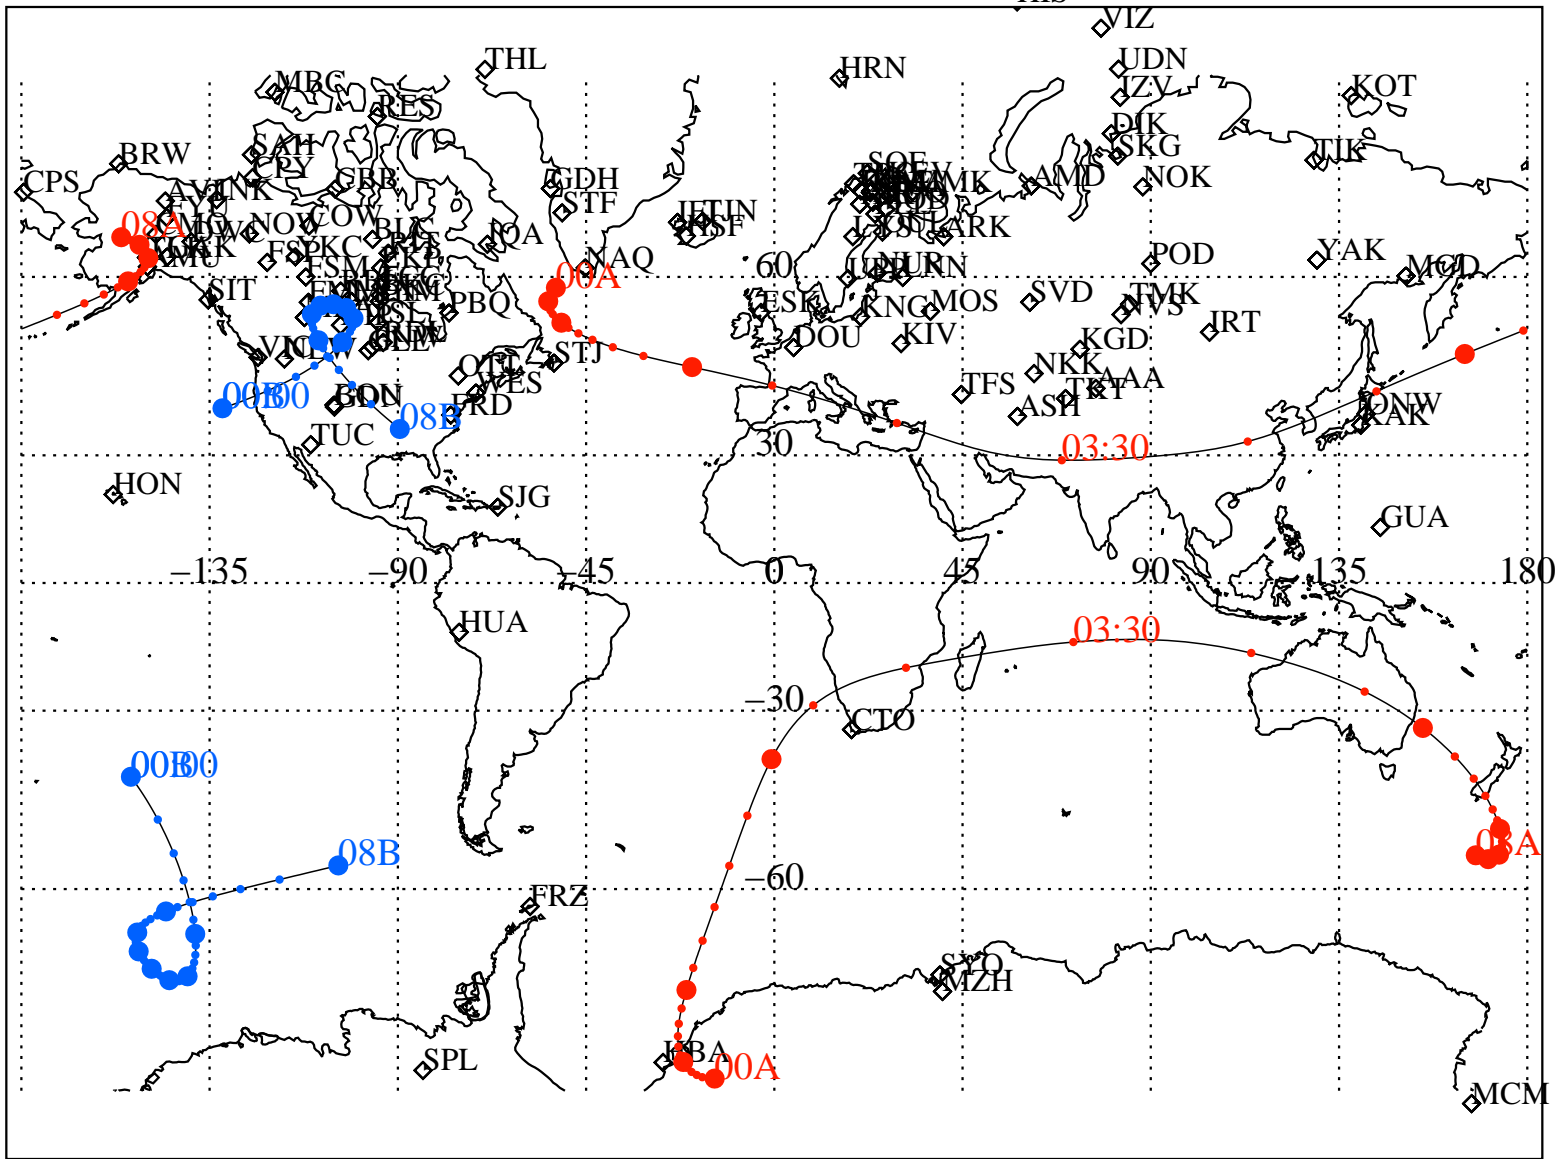

ALE  
 VAN ALLEN PROBES 2013 193 (07/12) 00:00 to 2013 193 (07/12) 08:00

RBSPA-A, RBSPB-B,