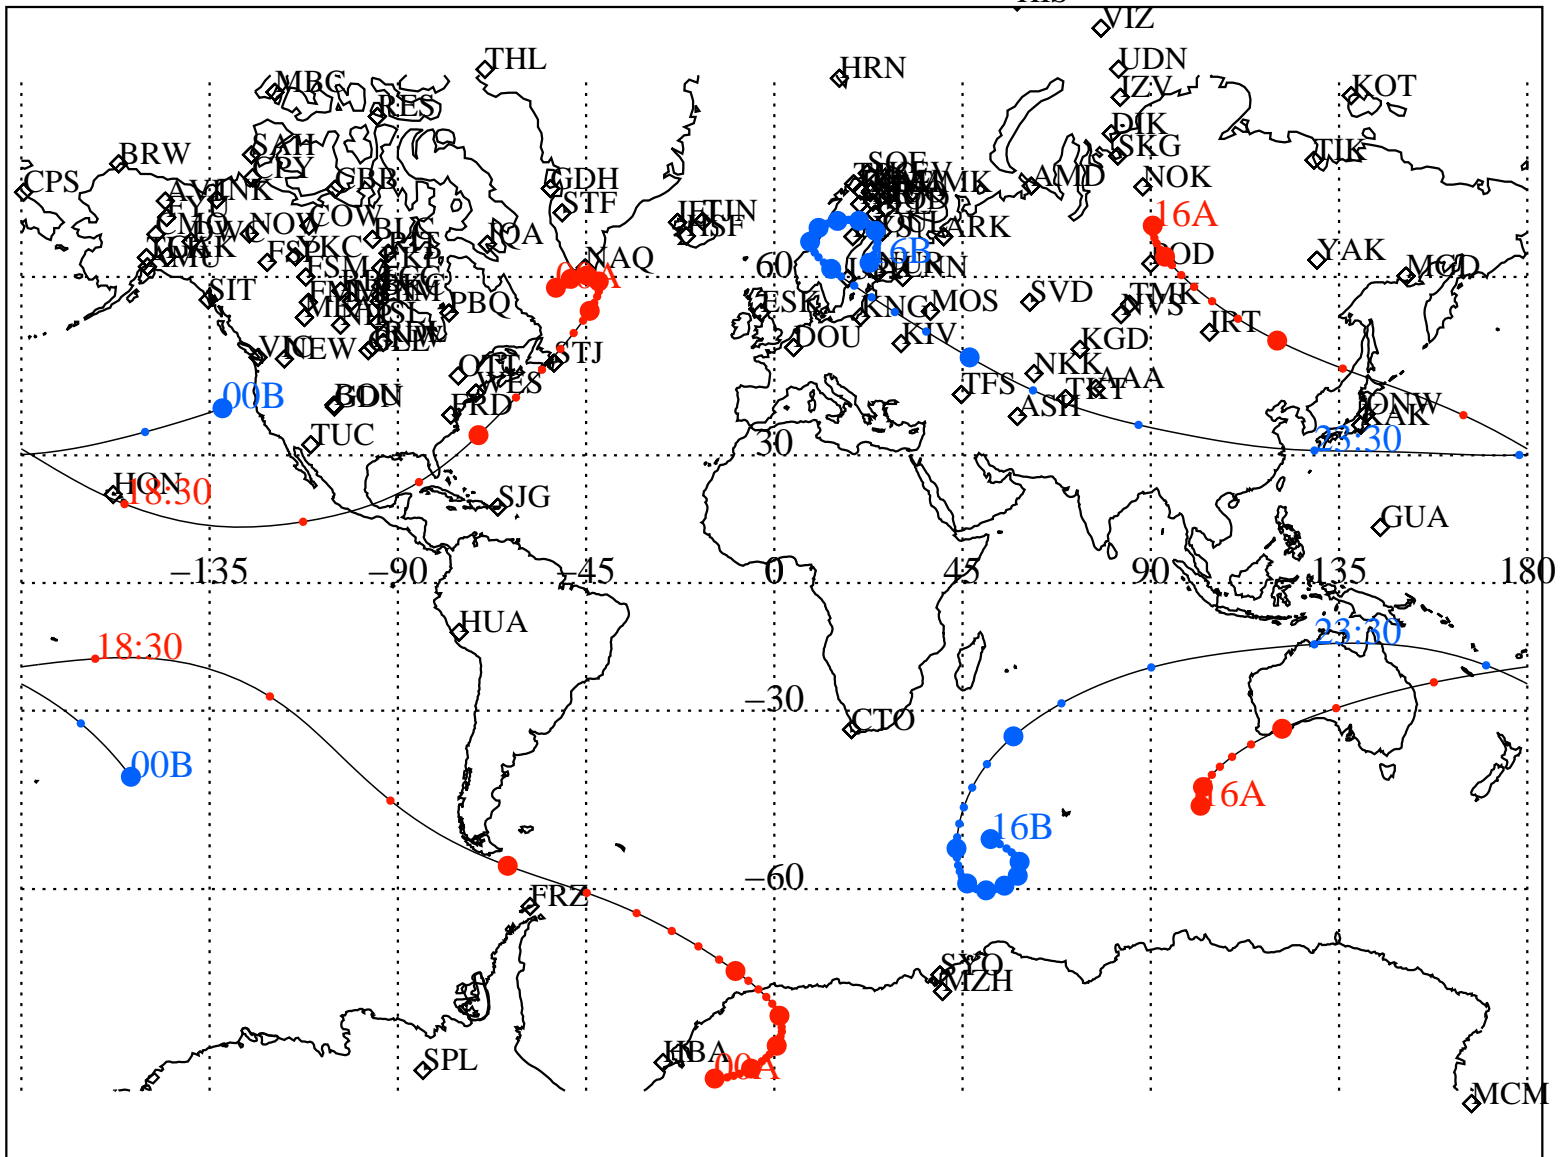

ALE
 VAN ALLEN PROBES 2013 192 (07/11) 16:00 to 2013 193 (07/12) 00:00

RBSPA-A, RBSPB-B,