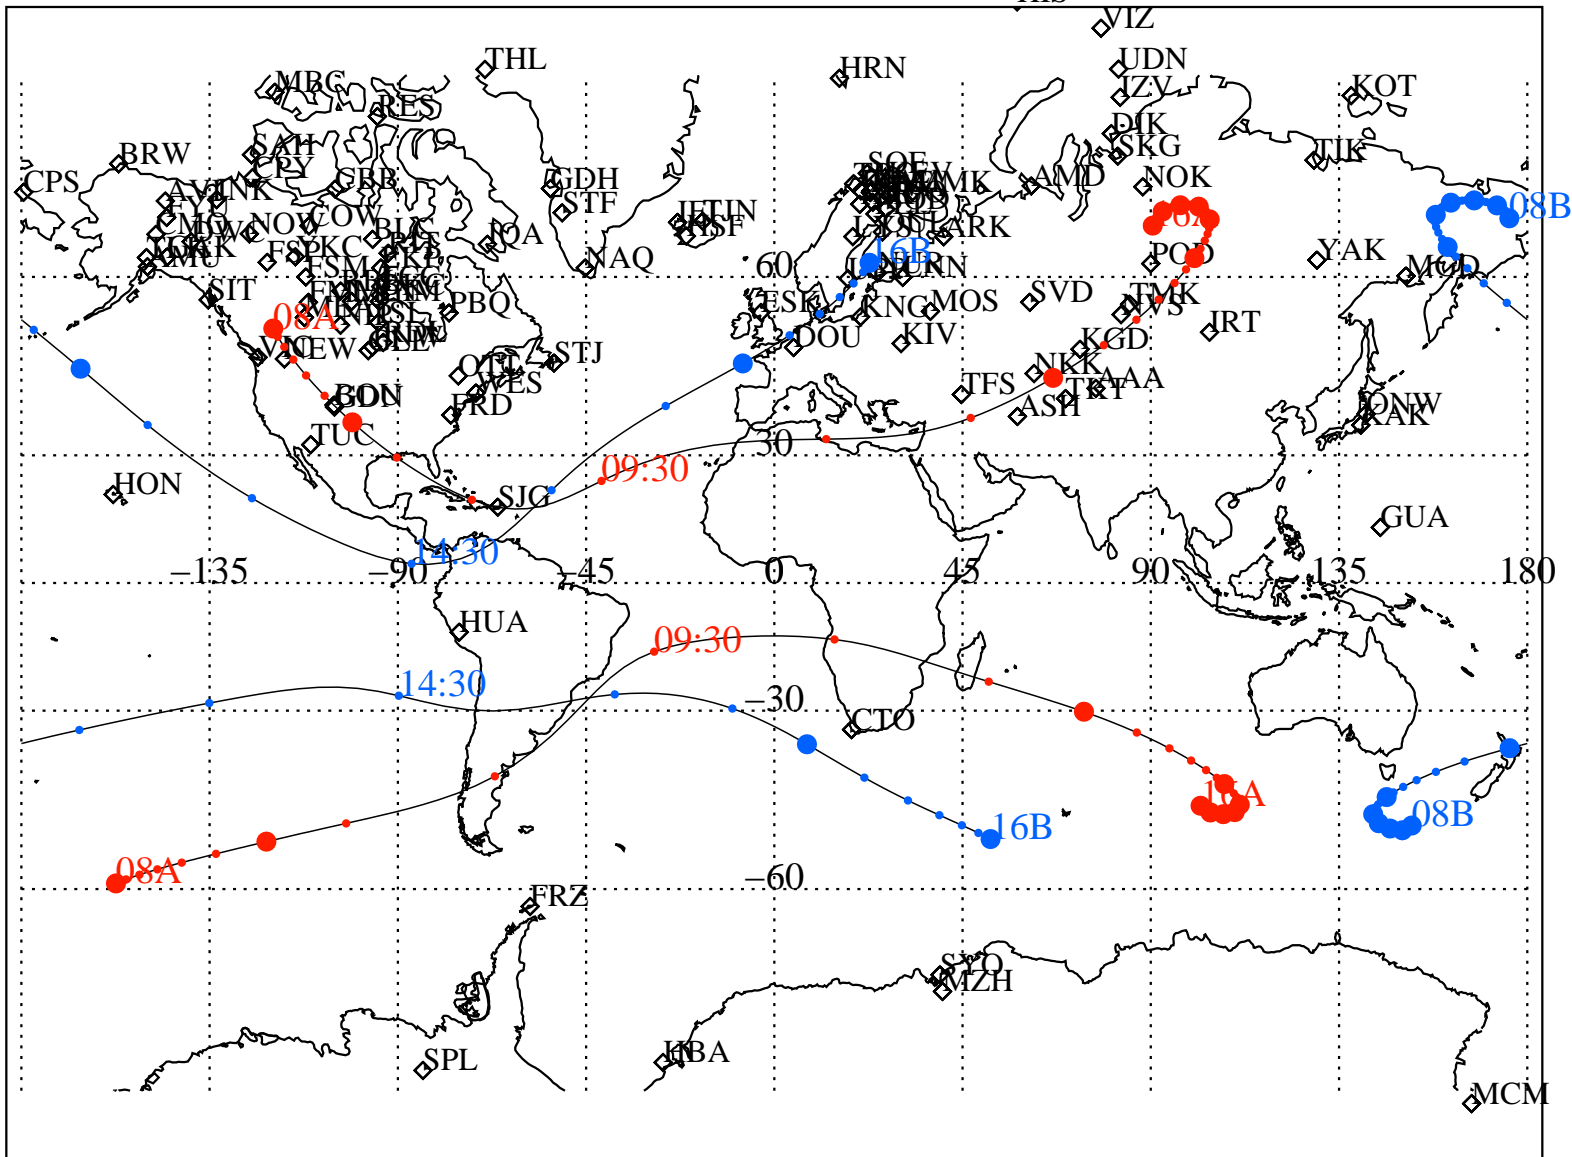

ALE
 VAN ALLEN PROBES 2013 192 (07/11) 08:00 to 2013 192 (07/11) 16:00

RBSPA-A, RBSPB-B,