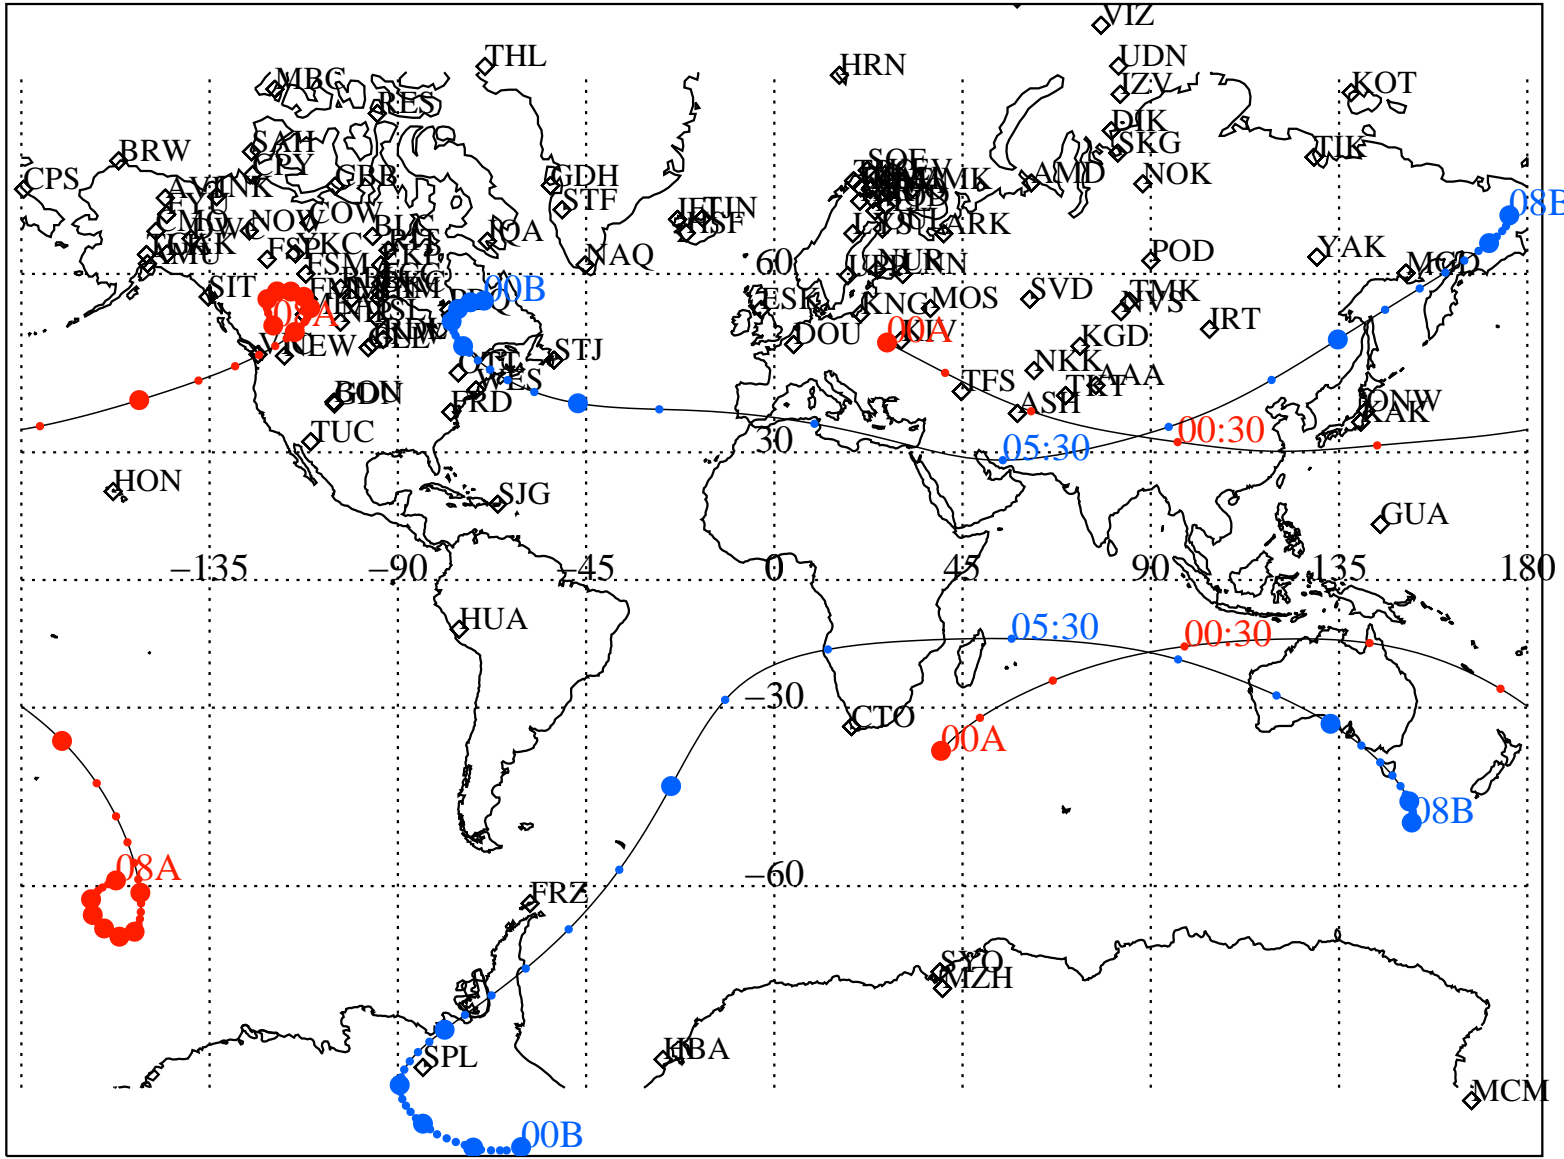

ALE
VAN ALLEN PROBES 2013 192 (07/11) 00:00 to 2013 192 (07/11) 08:00

RBSPA-A, RBSPB-B,