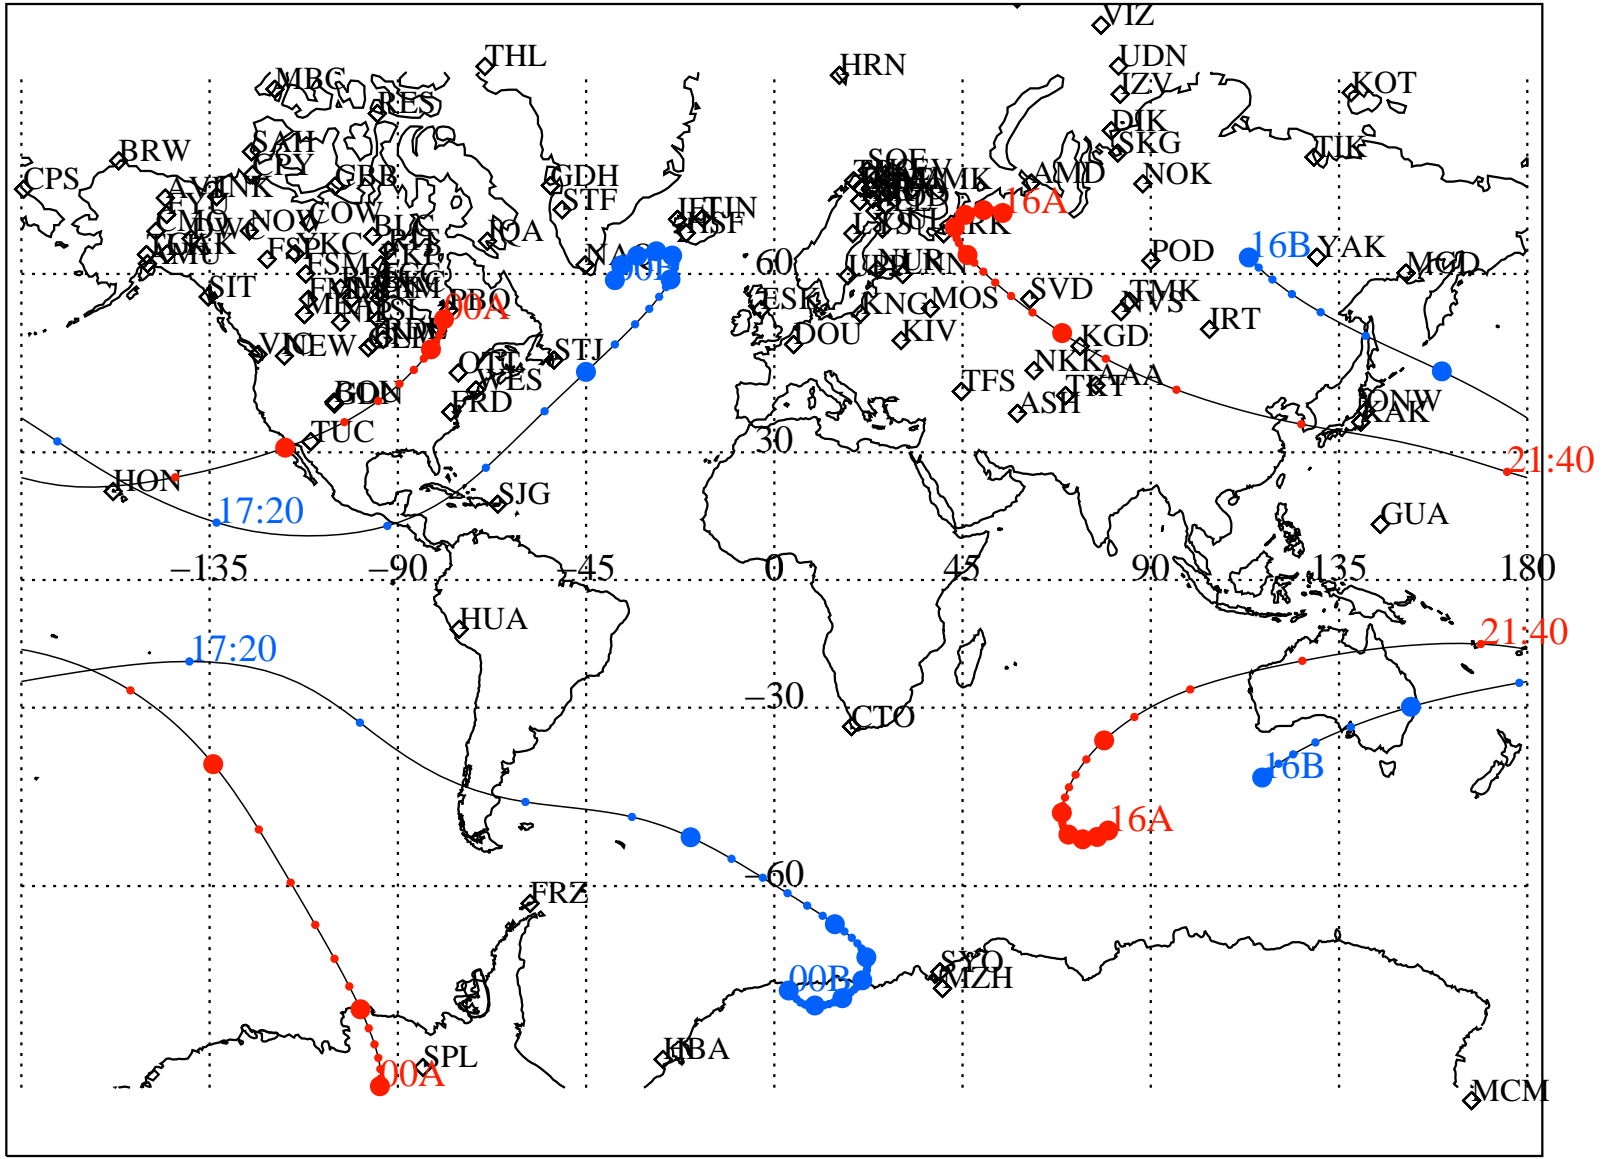

ALE
 VAN ALLEN PROBES 2013 190 (07/09) 16:00 to 2013 191 (07/10) 00:00

RBSPA-A, RBSPB-B,