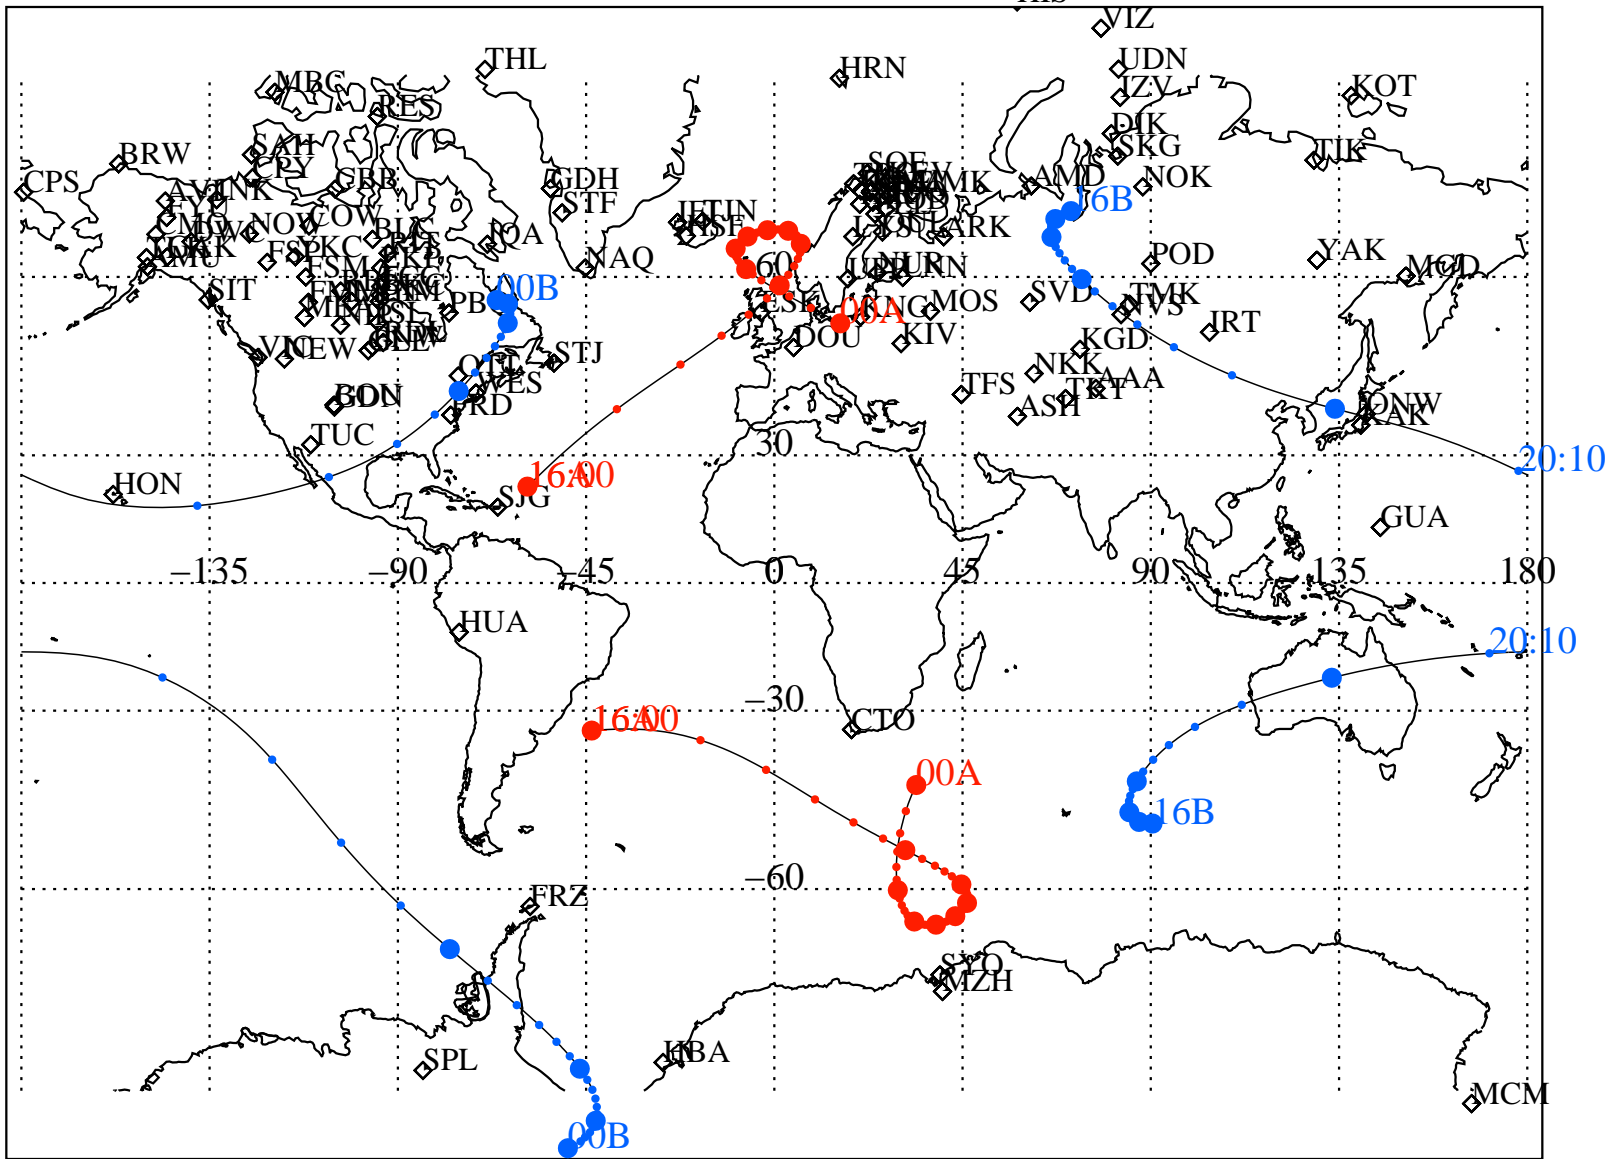

ALE
 VAN ALLEN PROBES 2013 188 (07/07) 16:00 to 2013 189 (07/08) 00:00

RBSPA-A, RBSPB-B,