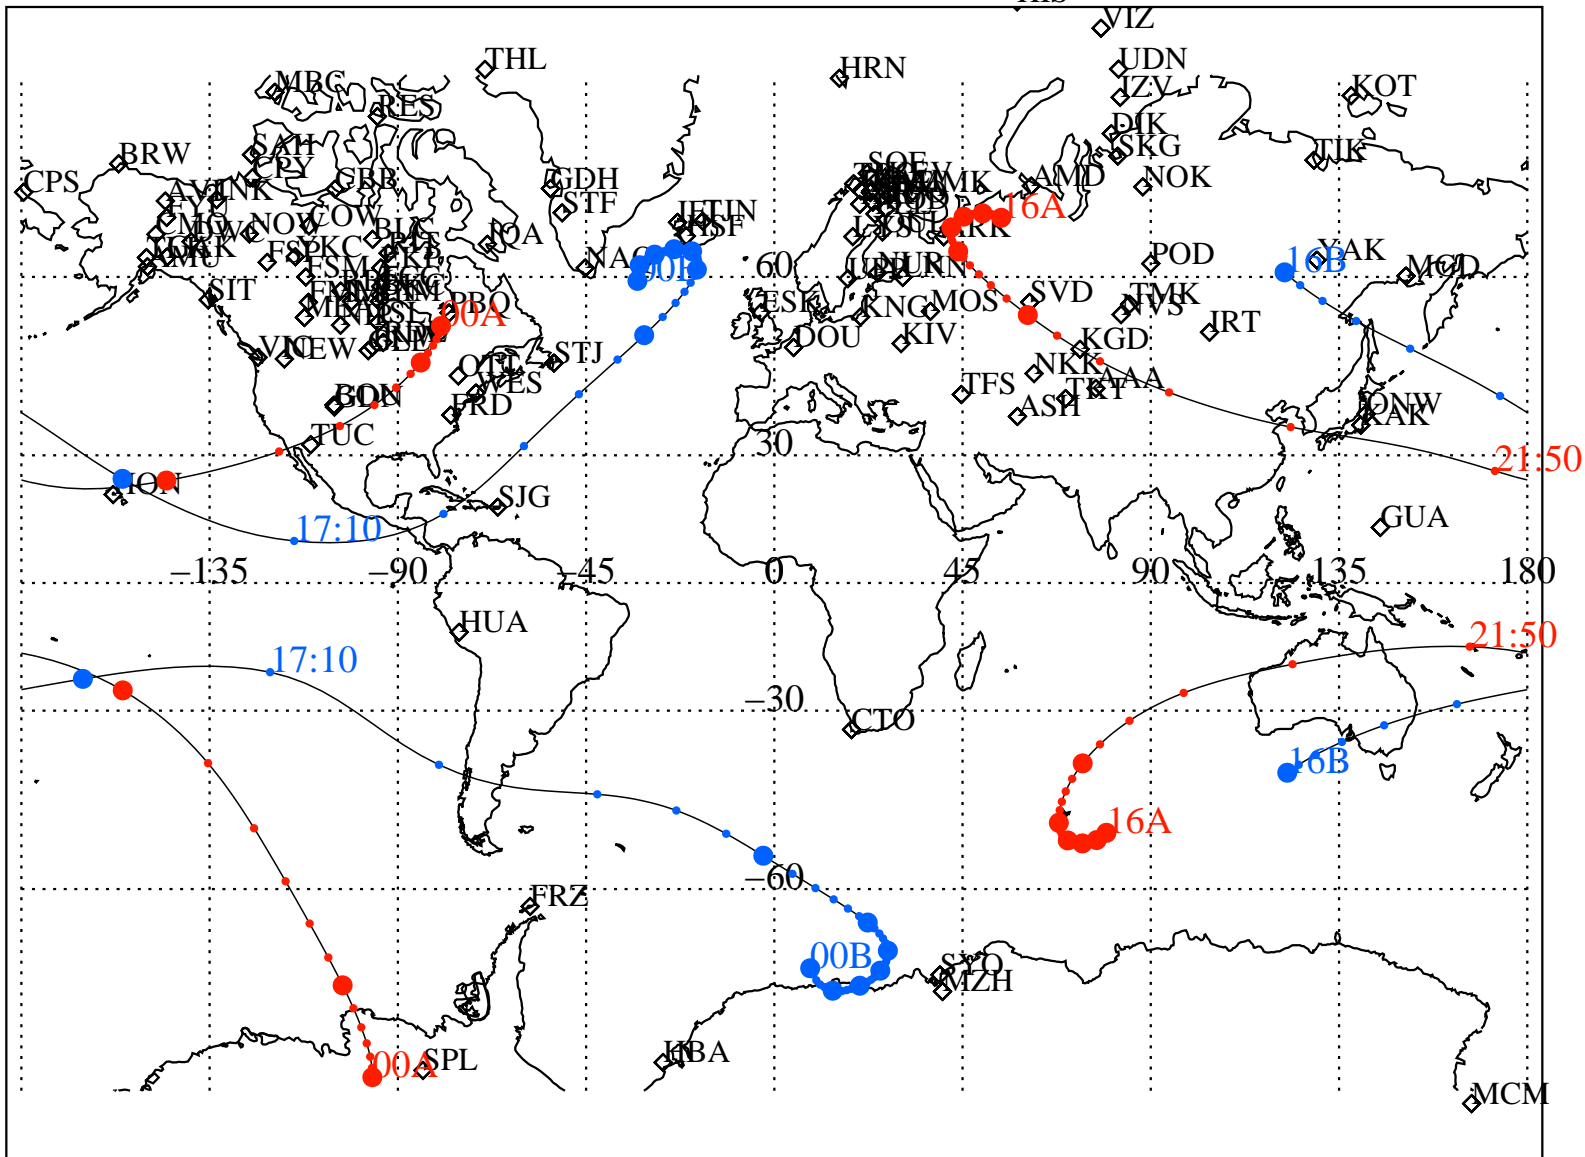

ALE
 VAN ALLEN PROBES 2013 187 (07/06) 16:00 to 2013 188 (07/07) 00:00

RBSPA-A, RBSPB-B,