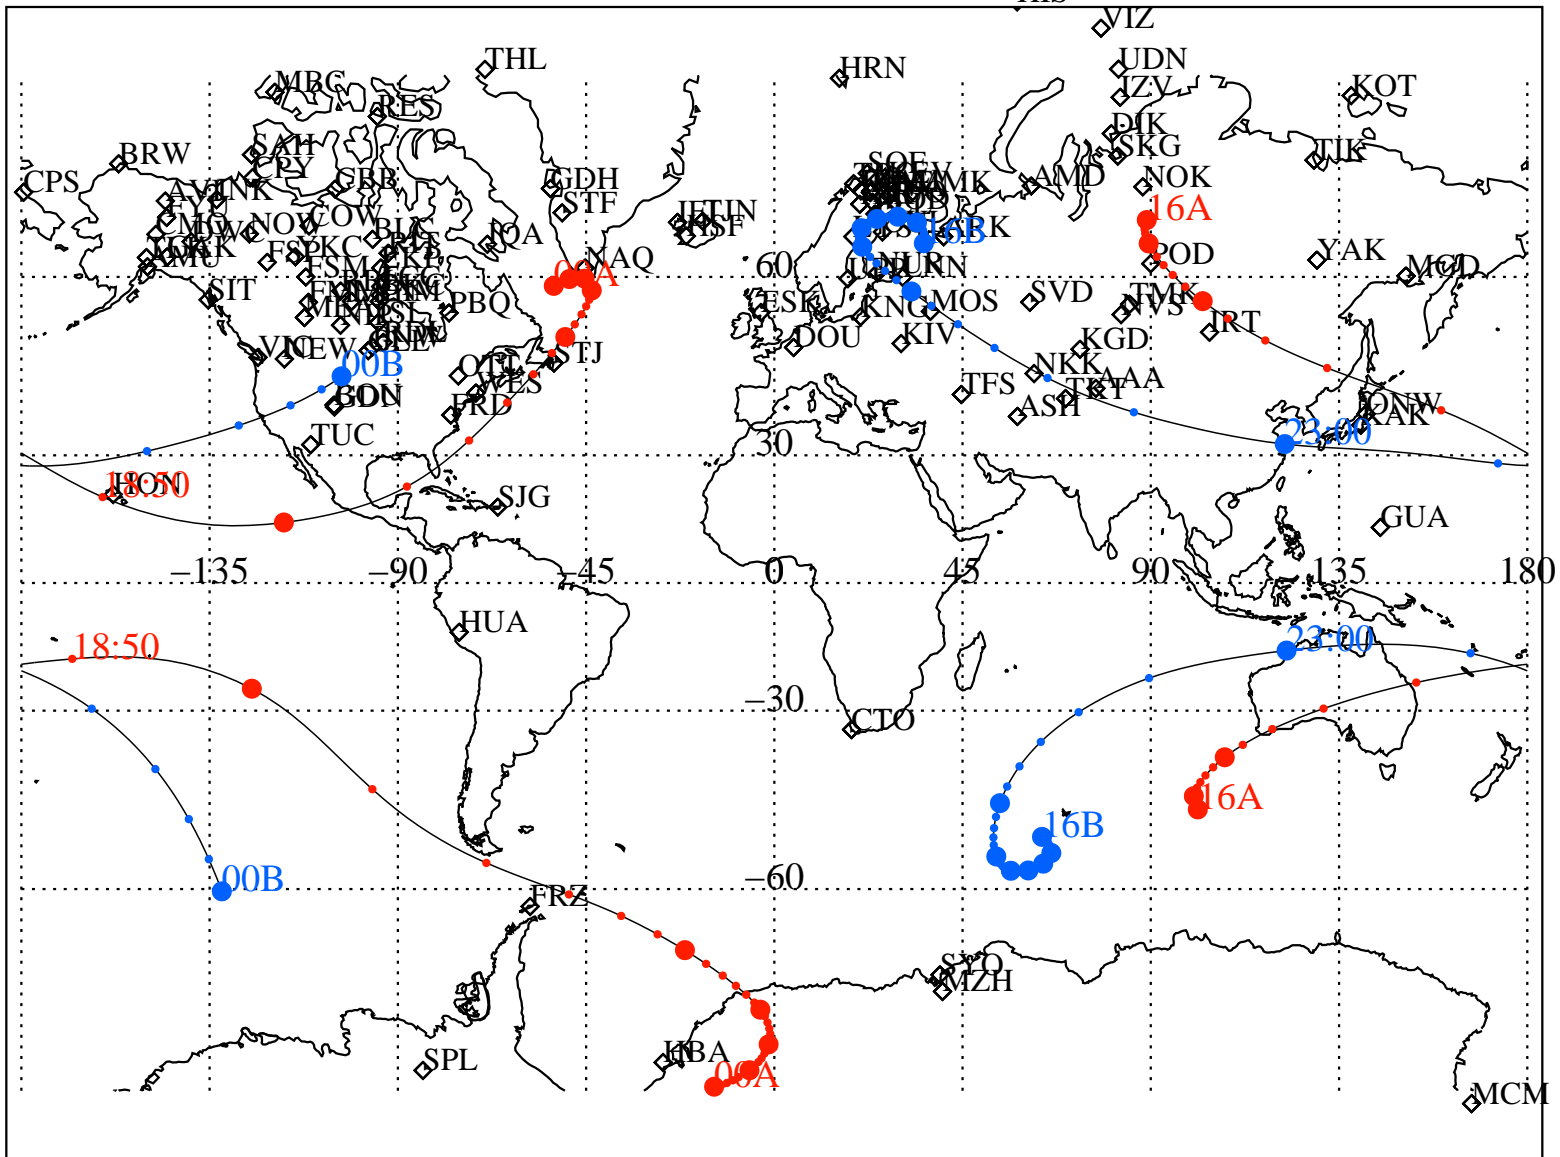

ALE
 VAN ALLEN PROBES 2013 186 (07/05) 16:00 to 2013 187 (07/06) 00:00

RBSPA-A, RBSPB-B,