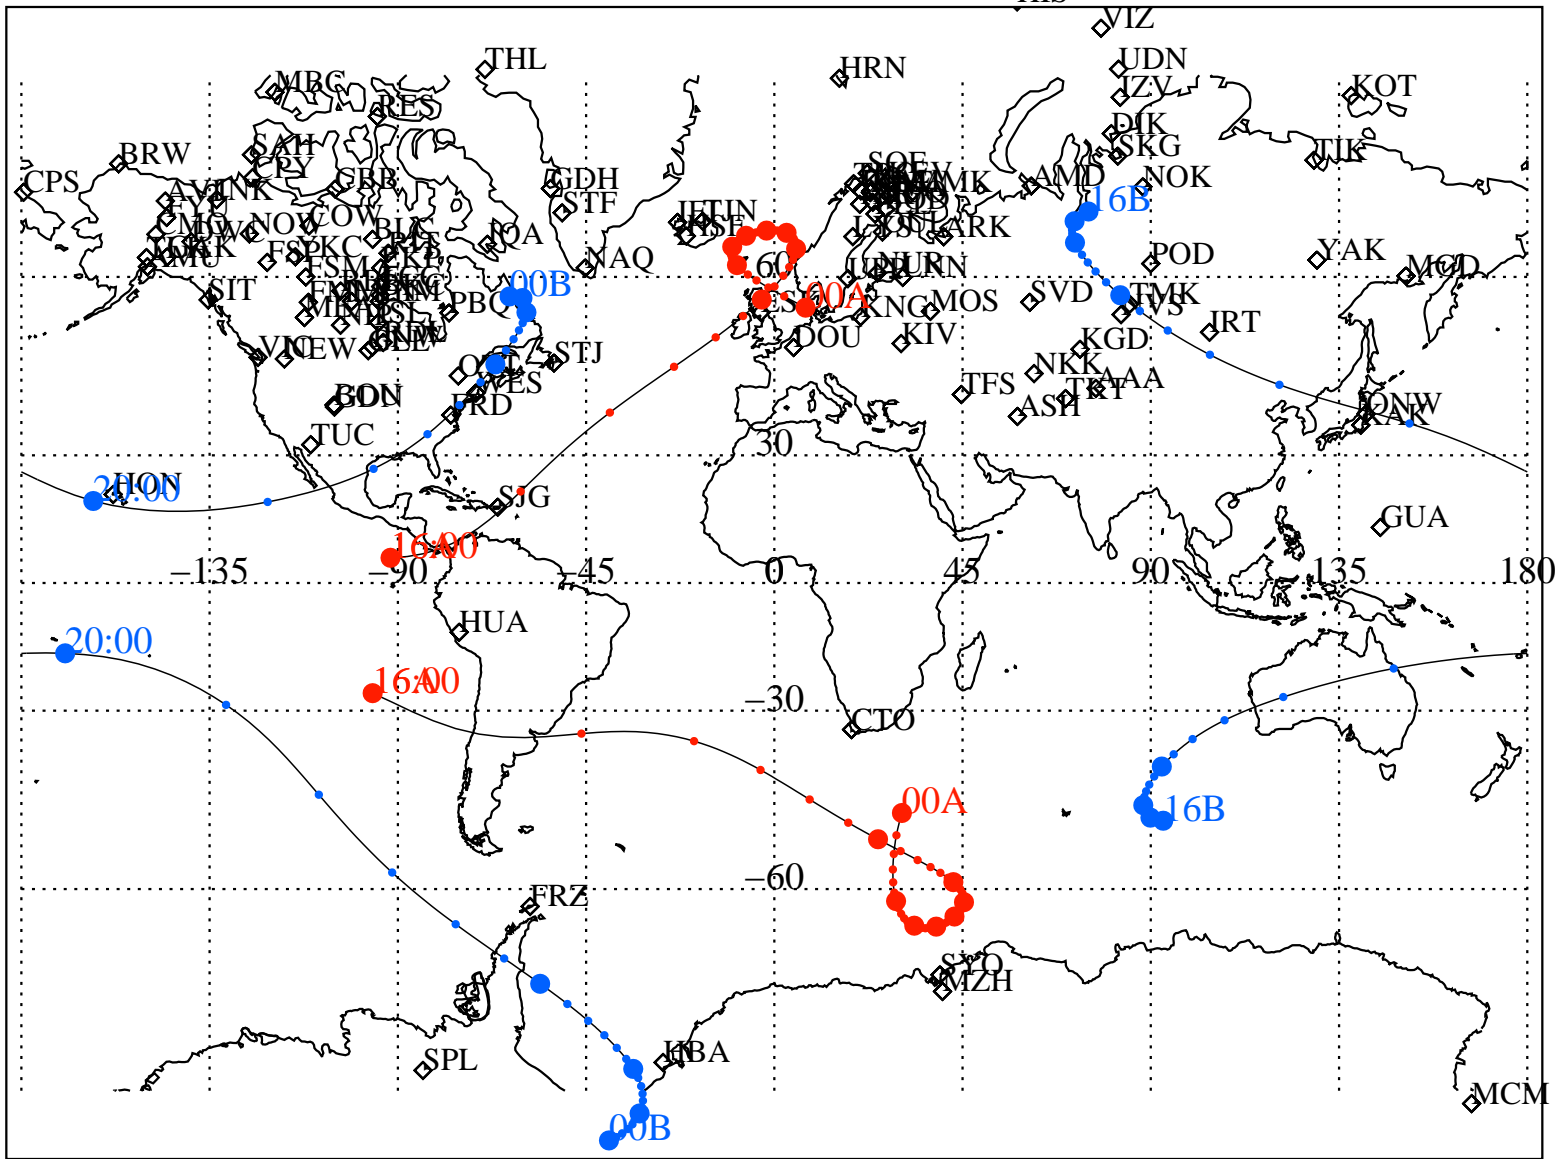

ALE
 VAN ALLEN PROBES 2013 185 (07/04) 16:00 to 2013 186 (07/05) 00:00

RBSPA-A, RBSPB-B,