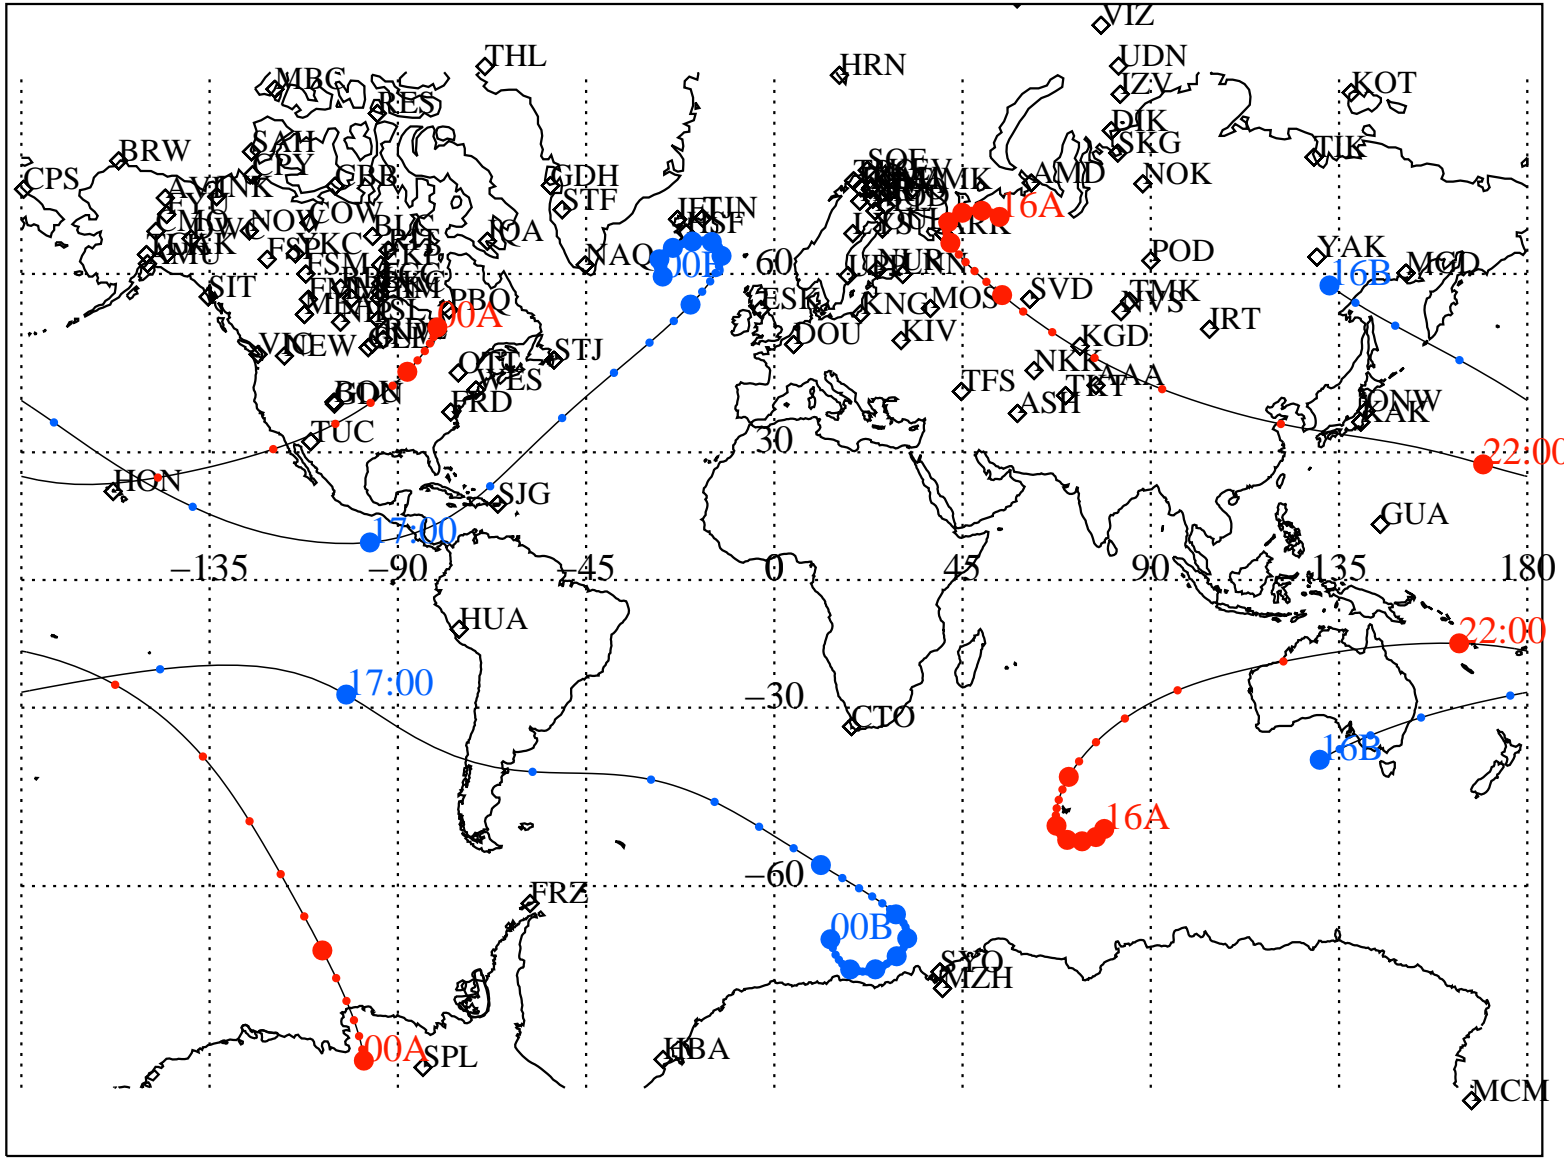

ALE
 VAN ALLEN PROBES 2013 184 (07/03) 16:00 to 2013 185 (07/04) 00:00

RBSPA-A, RBSPB-B,