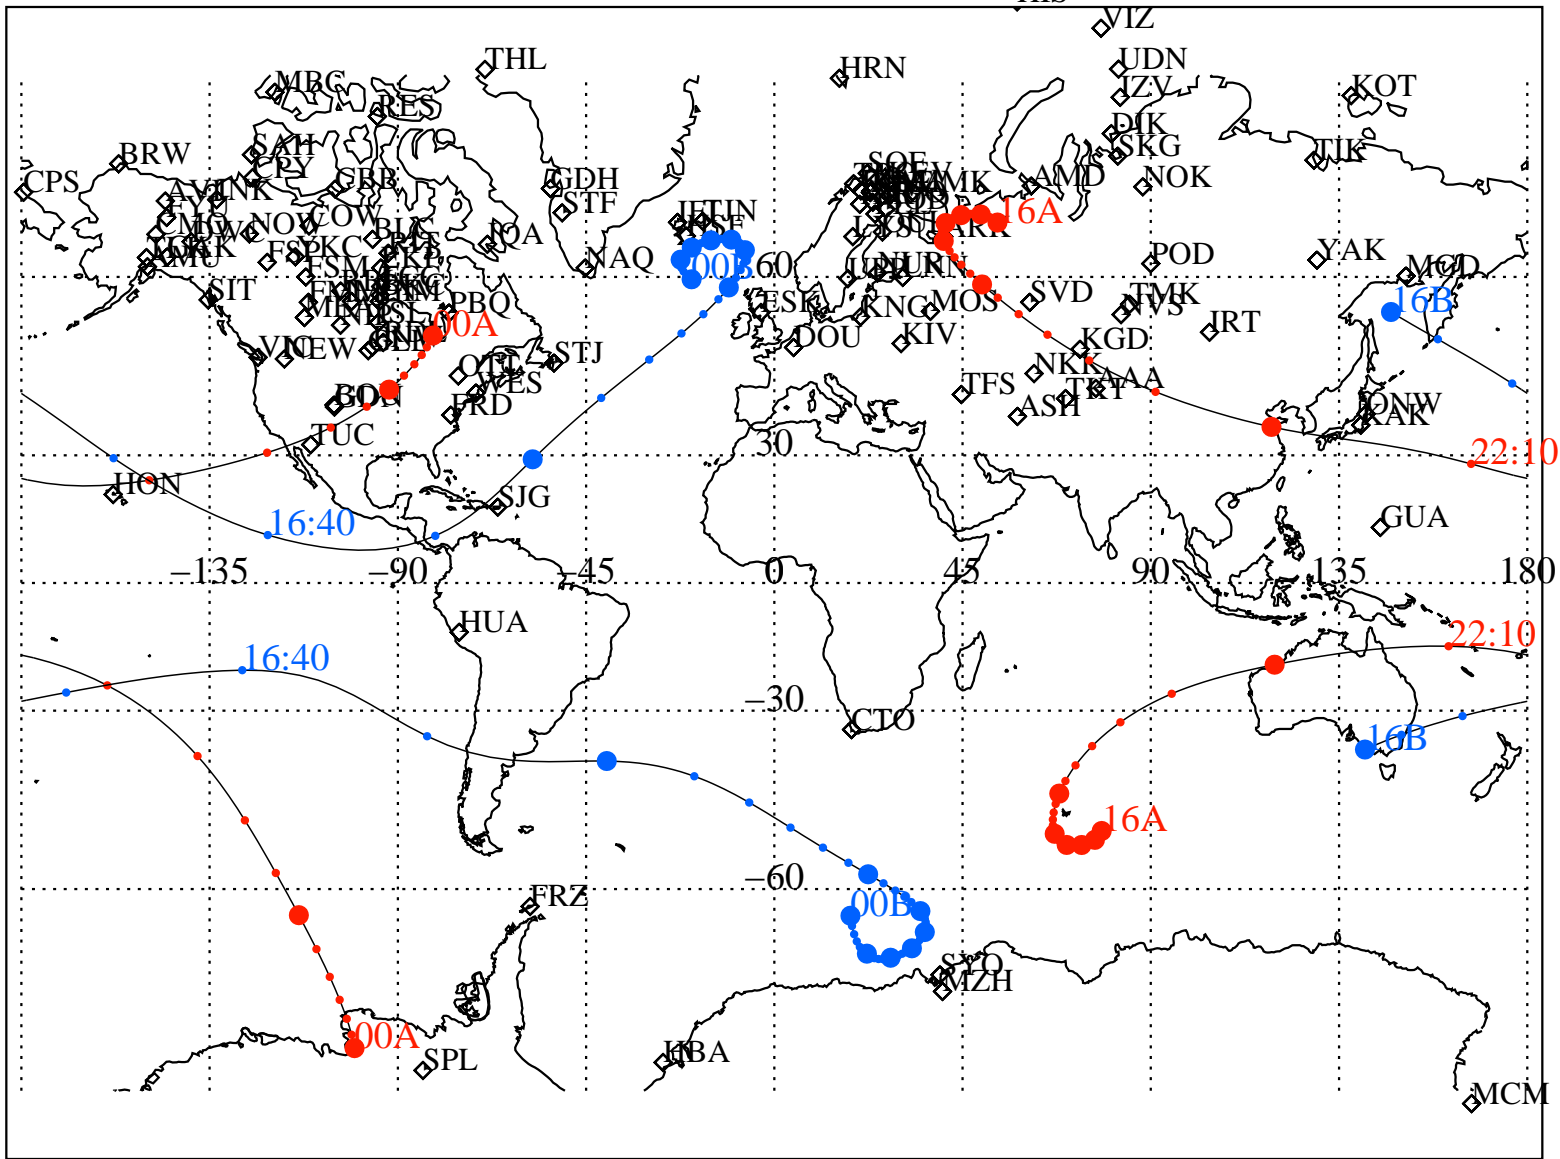

ALE
 VAN ALLEN PROBES 2013 181 (06/30) 16:00 to 2013 182 (07/01) 00:00

RBSPA-A, RBSPB-B,