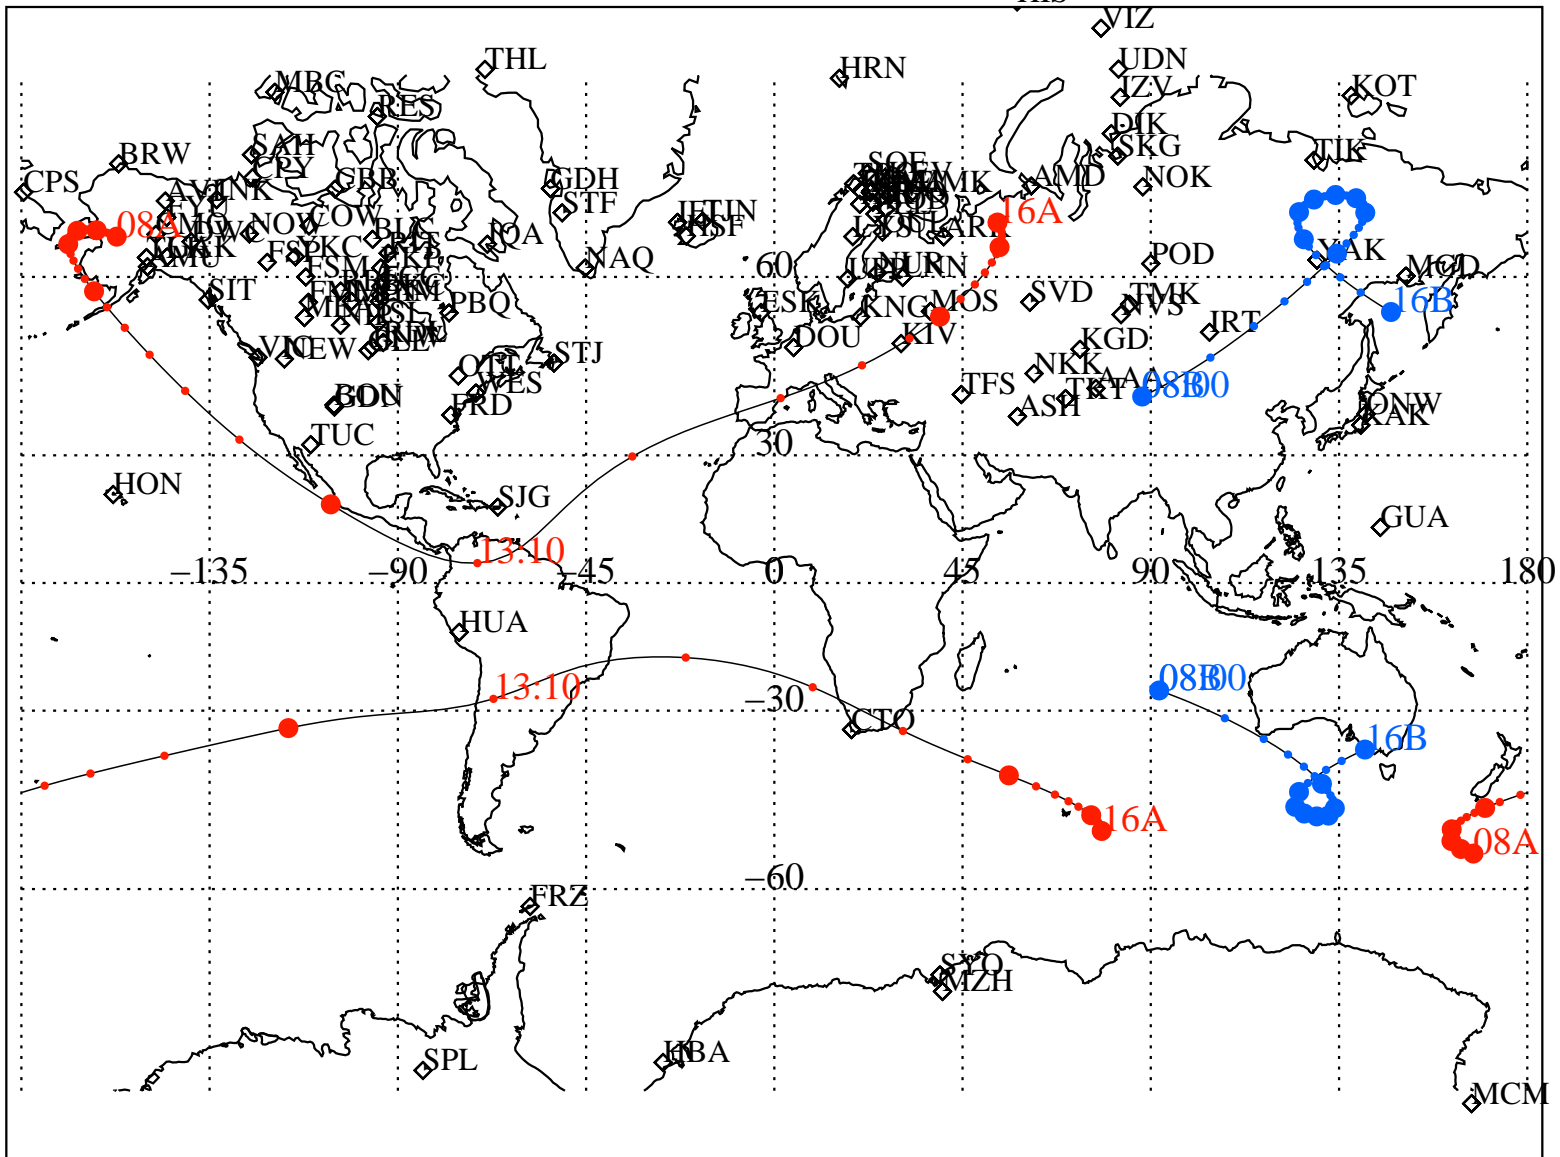

ALE  
 VAN ALLEN PROBES 2013 181 (06/30) 08:00 to 2013 181 (06/30) 16:00

RBSPA-A, RBSPB-B,