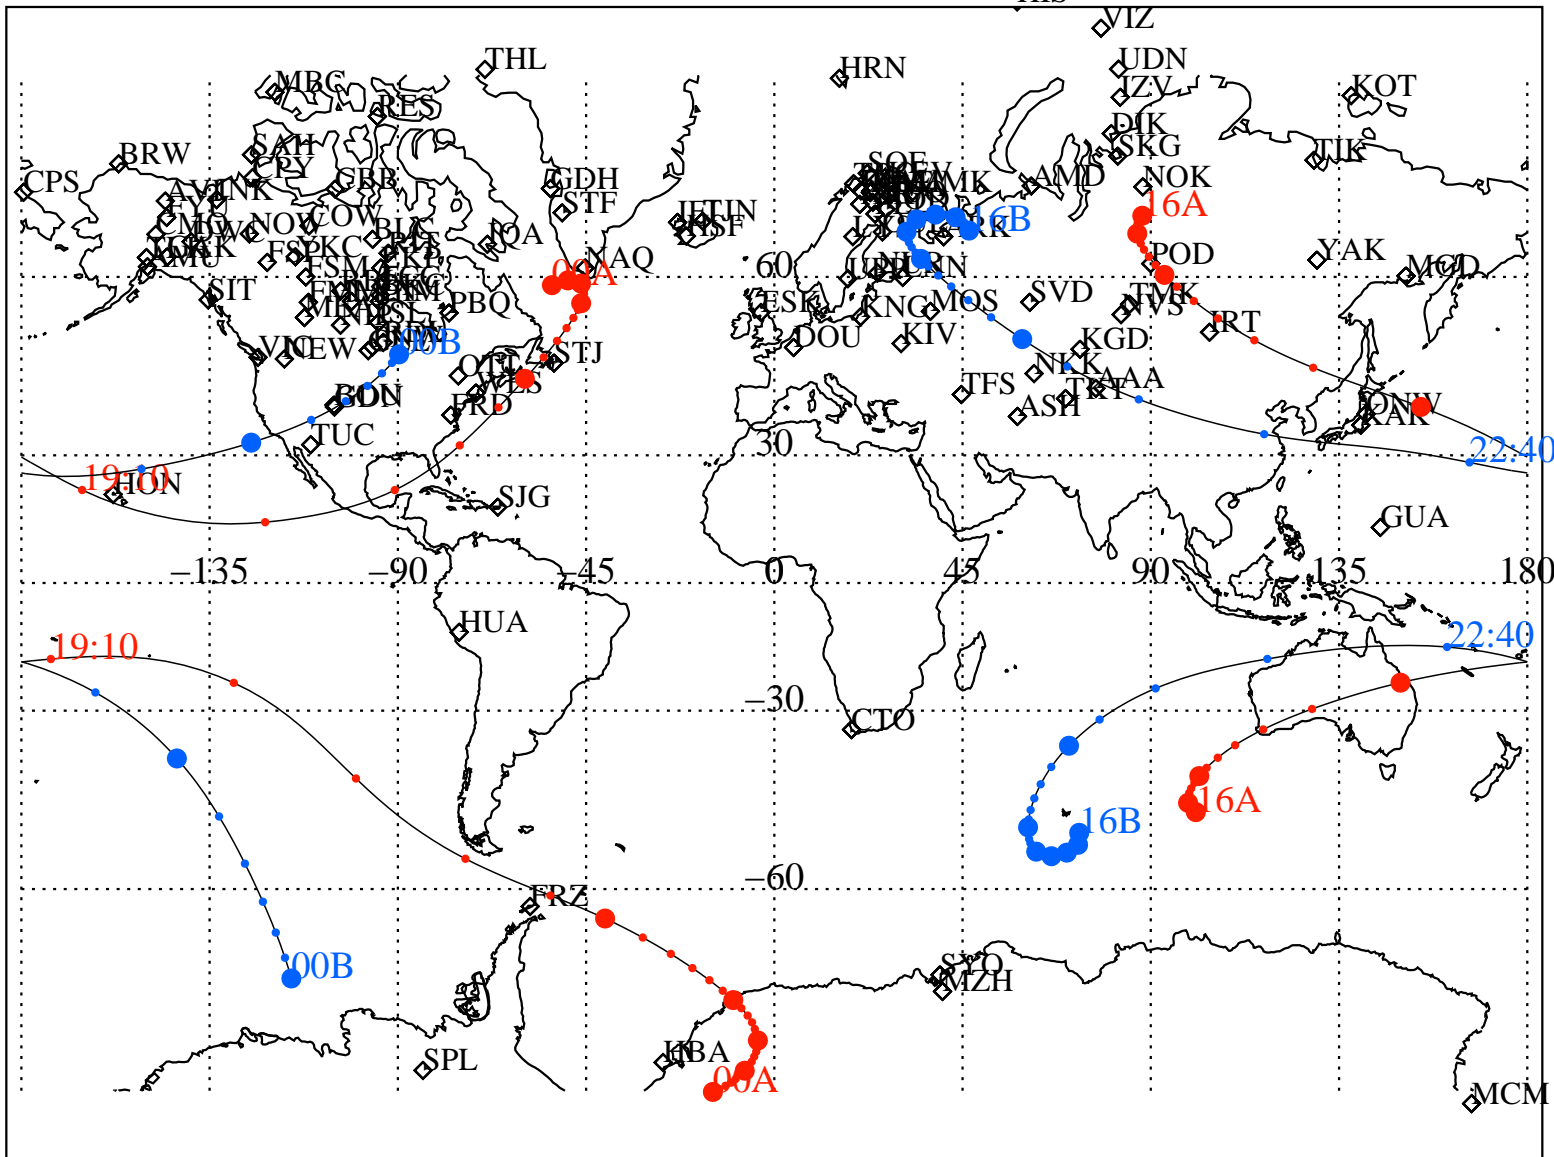

ALE
 VAN ALLEN PROBES 2013 180 (06/29) 16:00 to 2013 181 (06/30) 00:00

RBSPA-A, RBSPB-B,