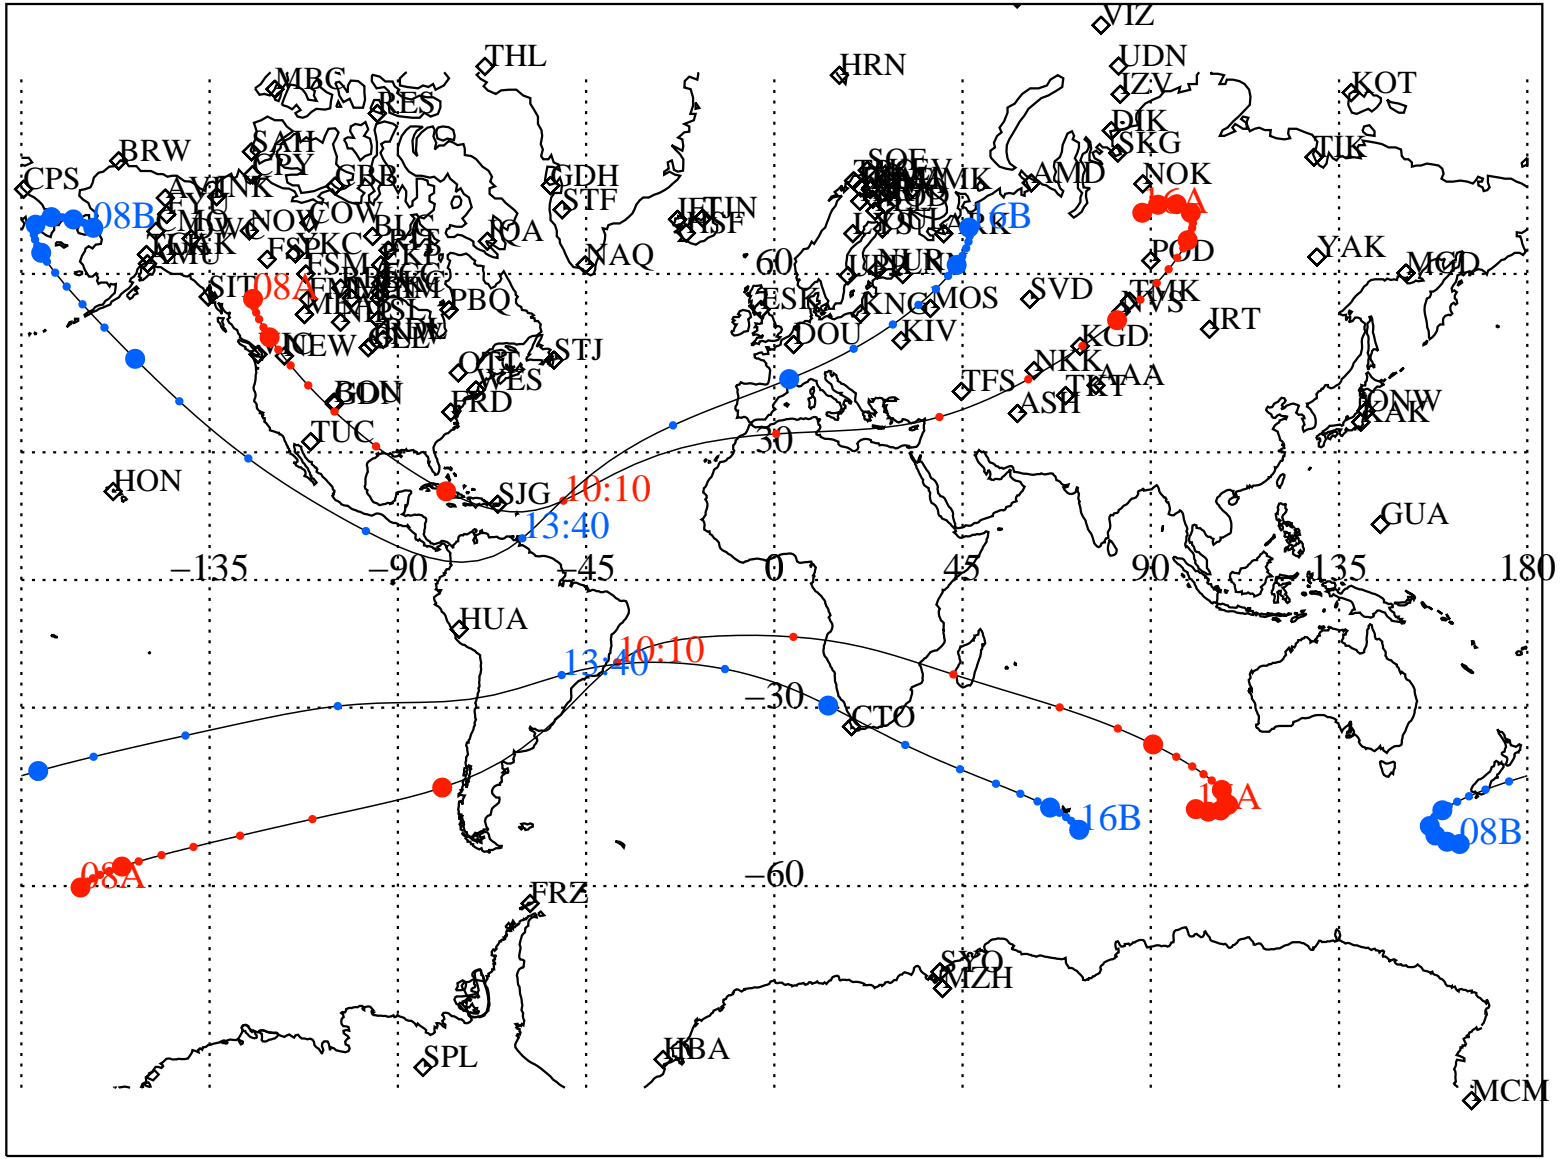

ALE
VAN ALLEN PROBES 2013 180 (06/29) 08:00 to 2013 180 (06/29) 16:00

RBSPA-A, RBSPB-B,