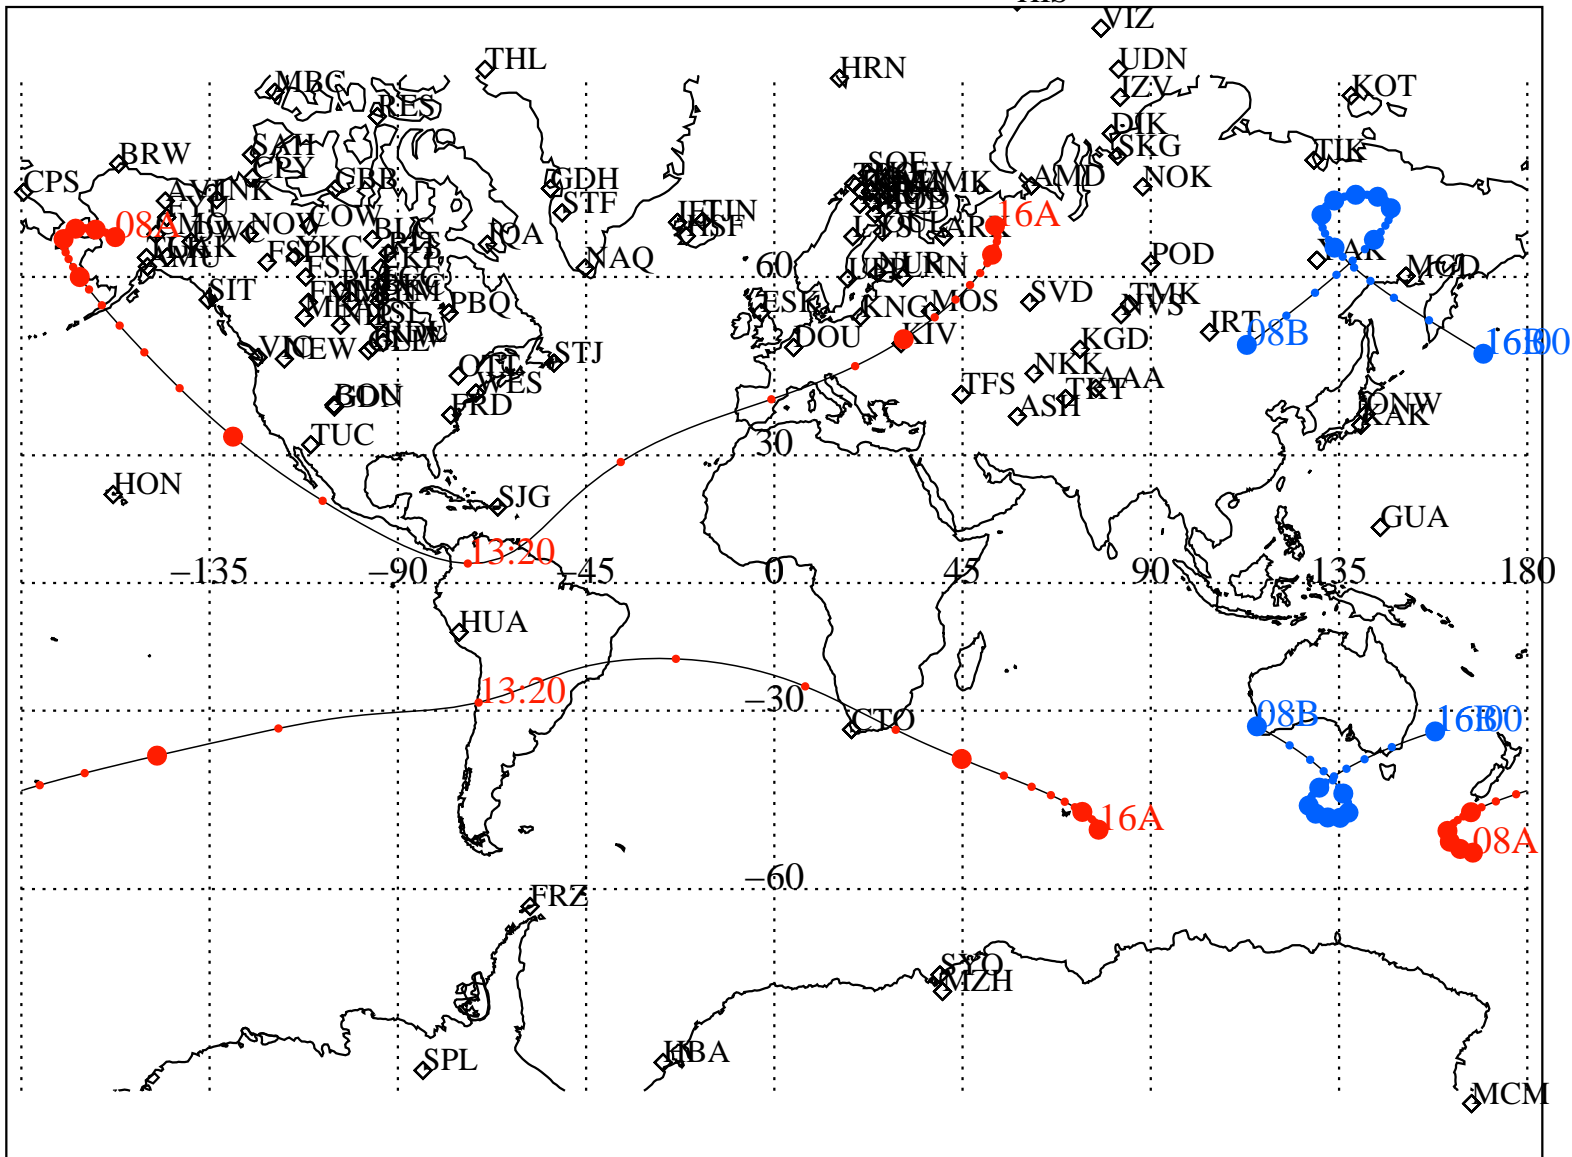

ALE  
**VAN ALLEN PROBES 2013 178 (06/27) 08:00 to 2013 178 (06/27) 16:00**

RBSPA-A, RBSPB-B,