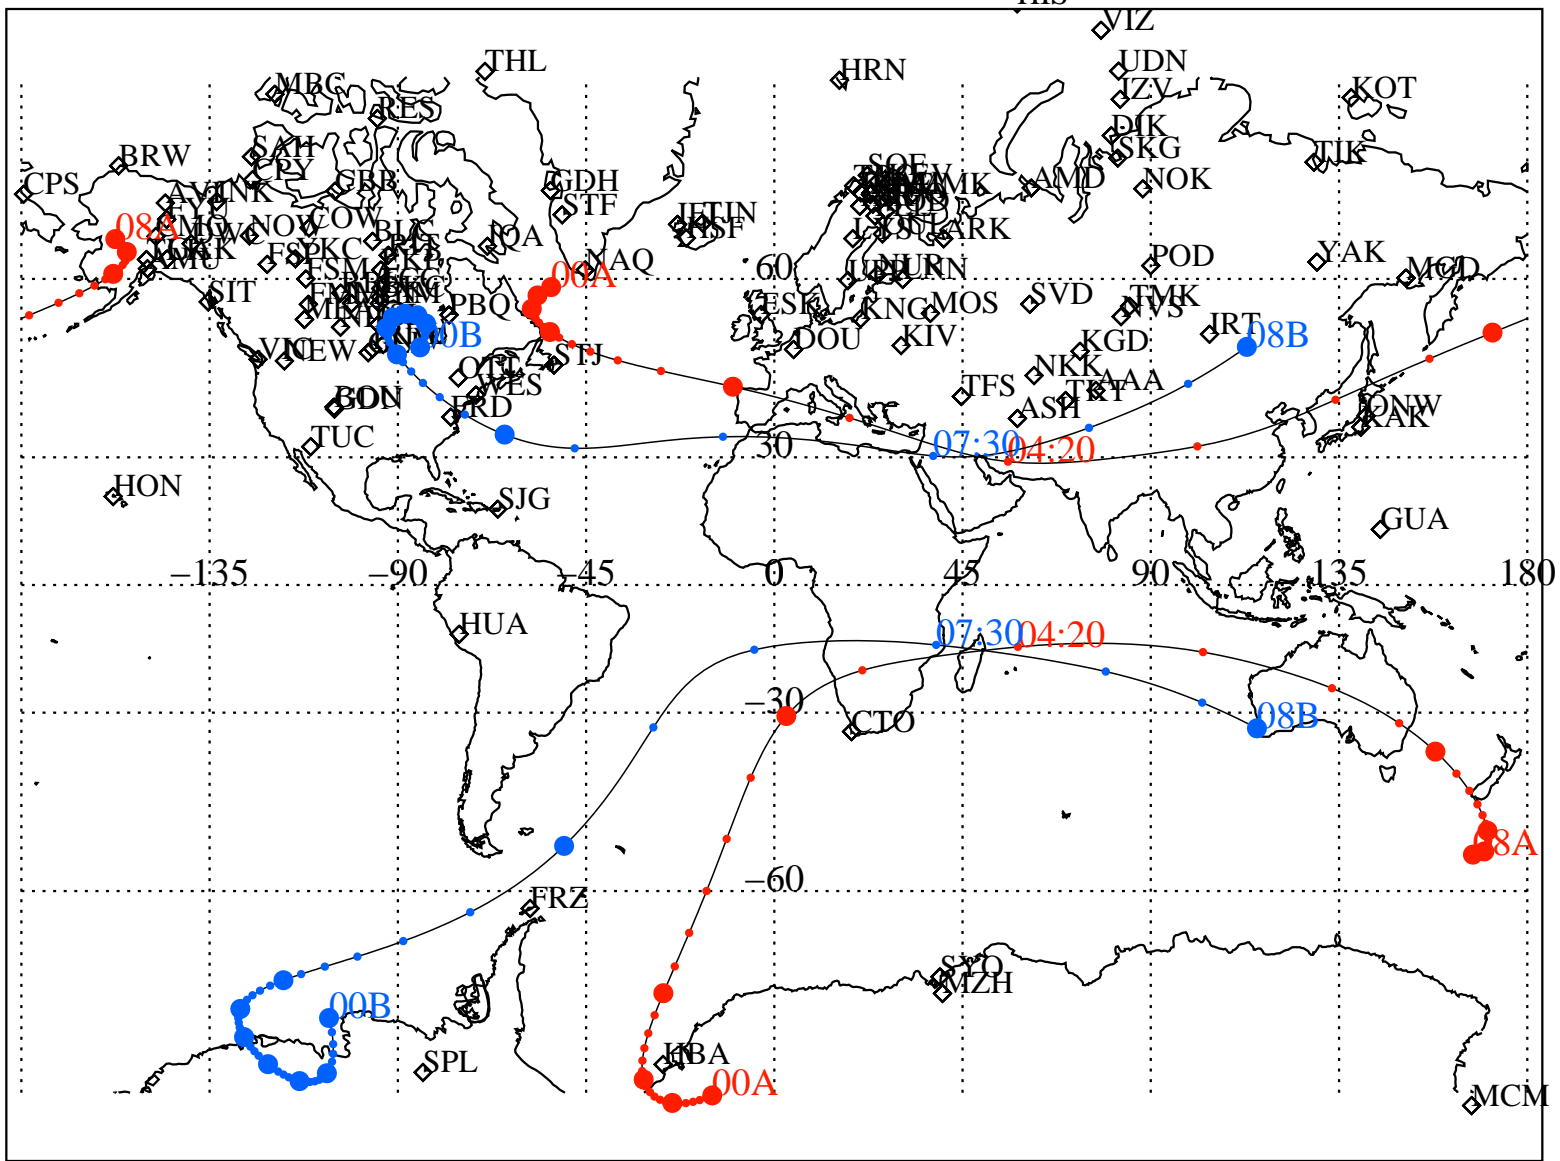

ALE  
**VAN ALLEN PROBES 2013 178 (06/27) 00:00 to 2013 178 (06/27) 08:00**

RBSPA-A, RBSPB-B,