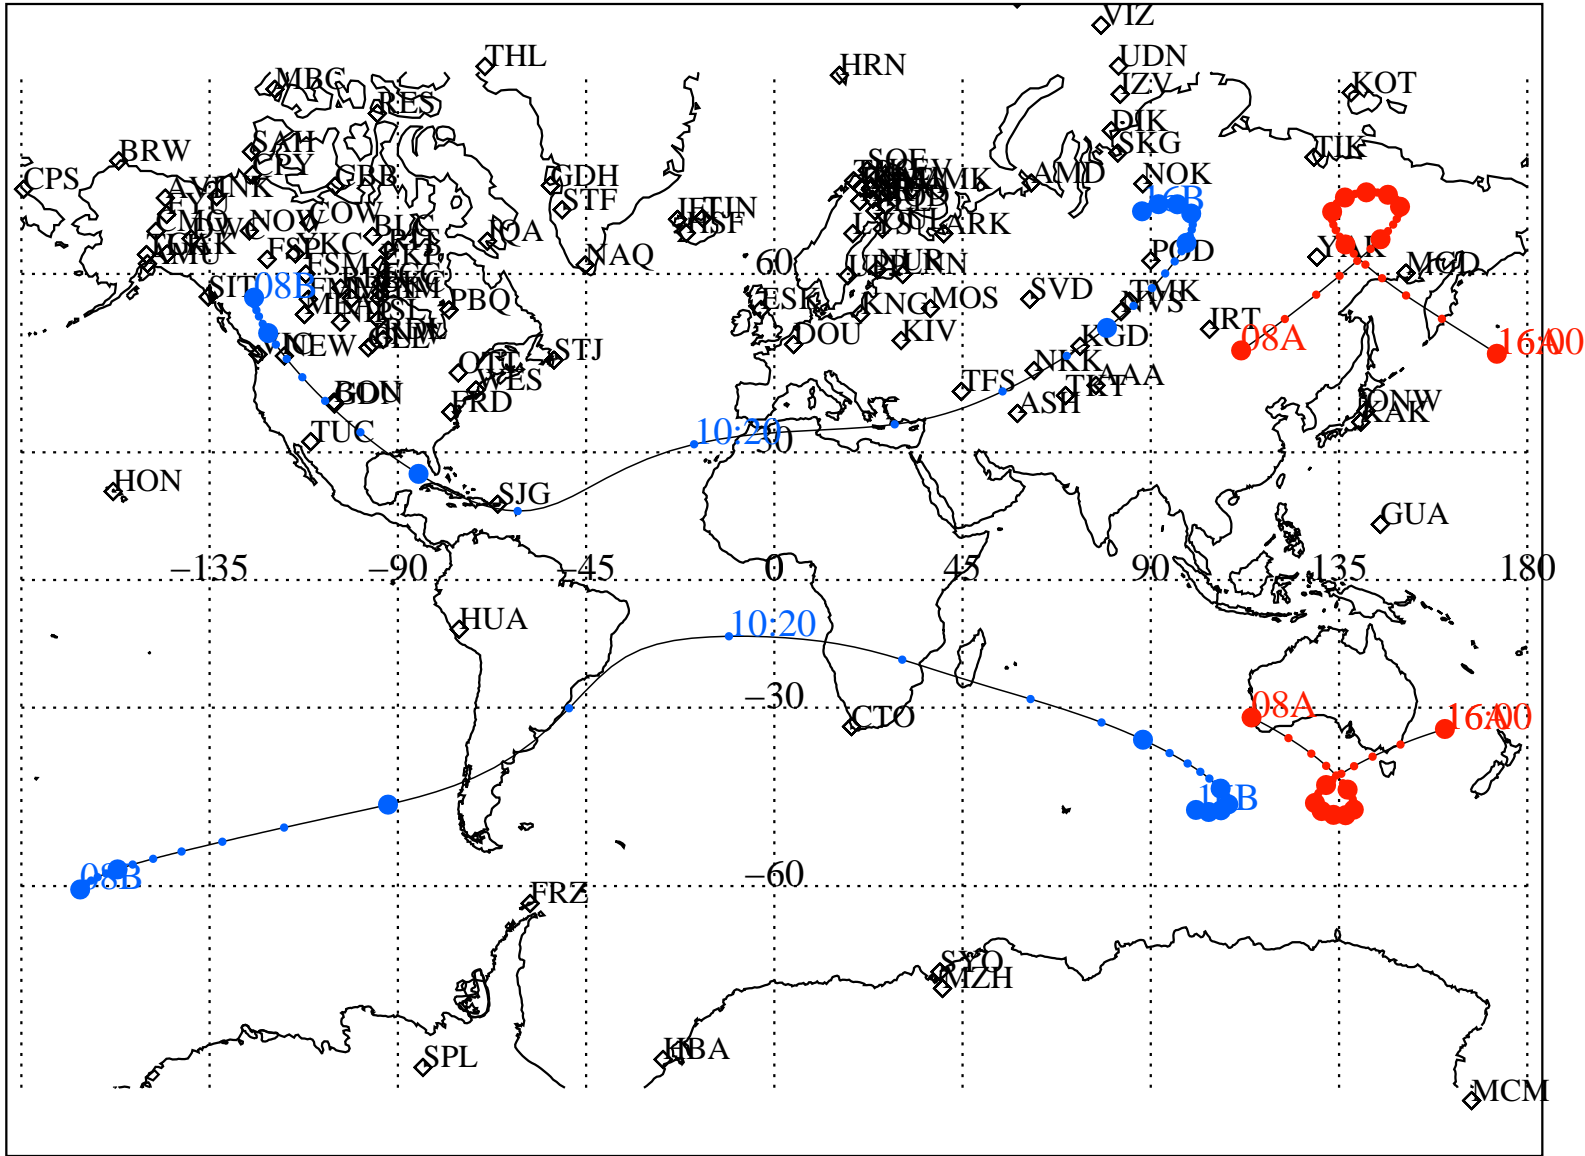

ALE
 VAN ALLEN PROBES 2013 176 (06/25) 08:00 to 2013 176 (06/25) 16:00

RBSPA-A, RBSPB-B,