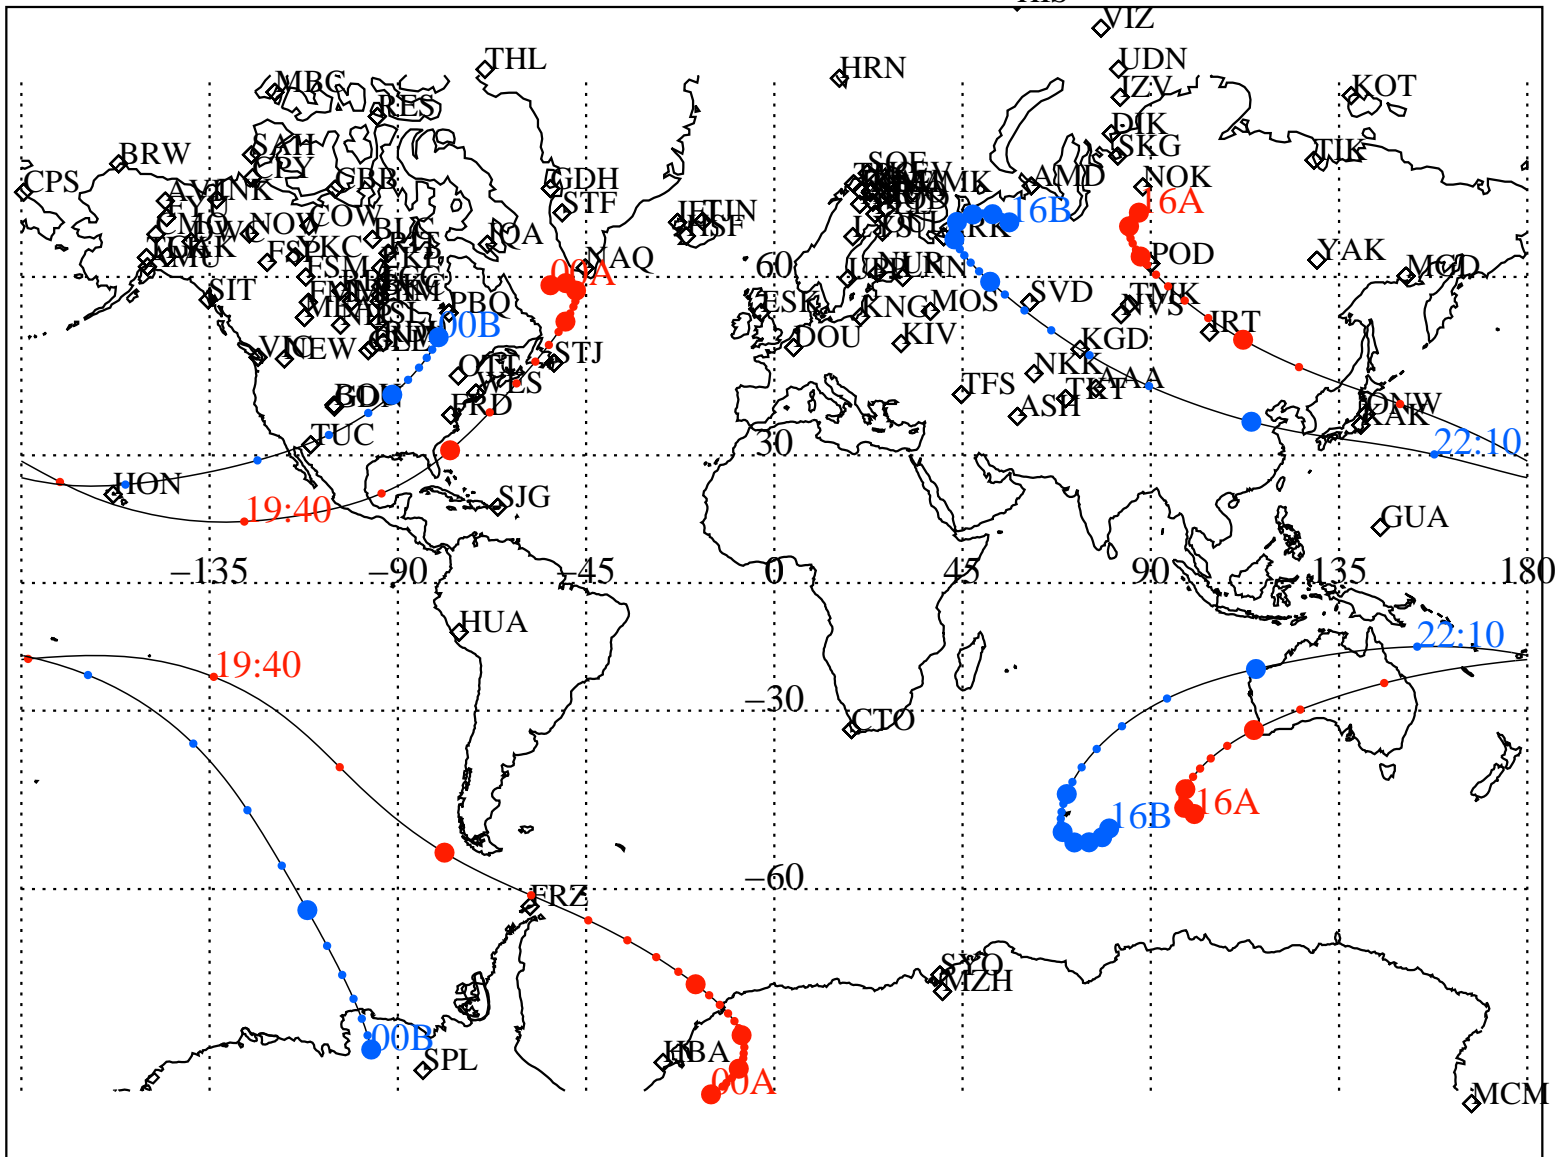

ALE
 VAN ALLEN PROBES 2013 174 (06/23) 16:00 to 2013 175 (06/24) 00:00

RBSPA-A, RBSPB-B,