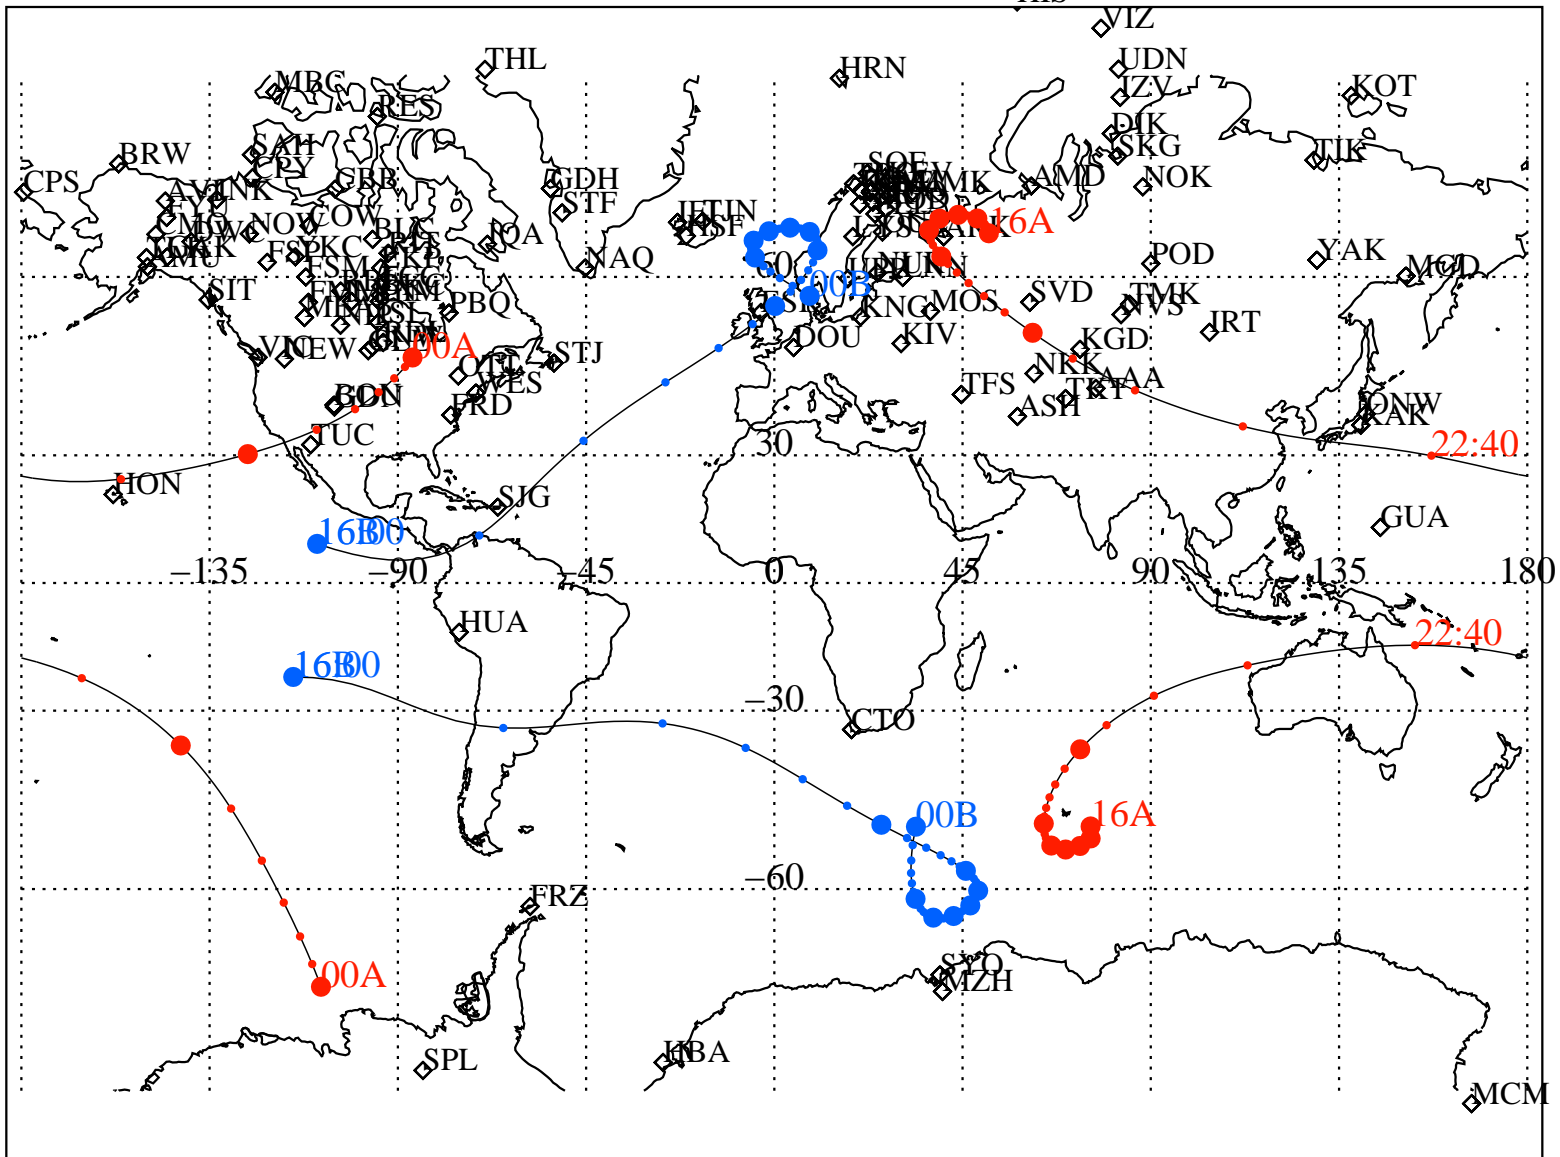

ALE
 VAN ALLEN PROBES 2013 172 (06/21) 16:00 to 2013 173 (06/22) 00:00

RBSPA-A, RBSPB-B,