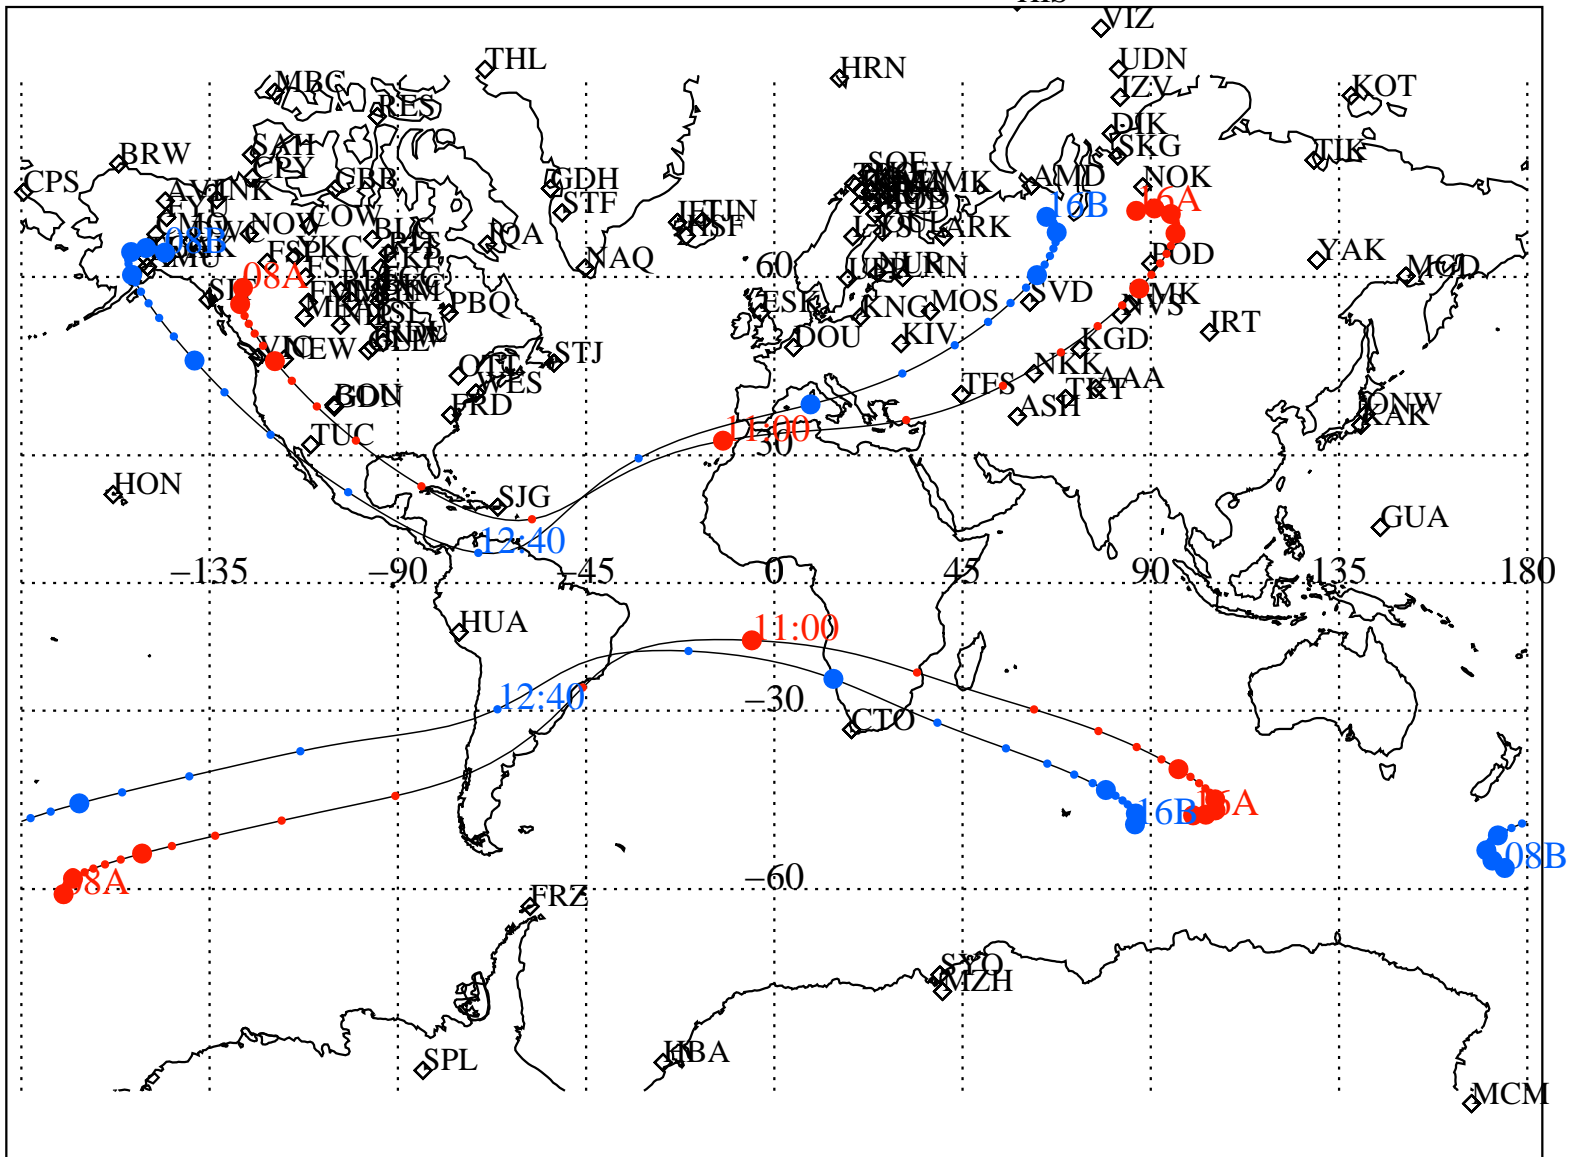

ALE  
 VAN ALLEN PROBES 2013 168 (06/17) 08:00 to 2013 168 (06/17) 16:00

RBSPA-A, RBSPB-B,