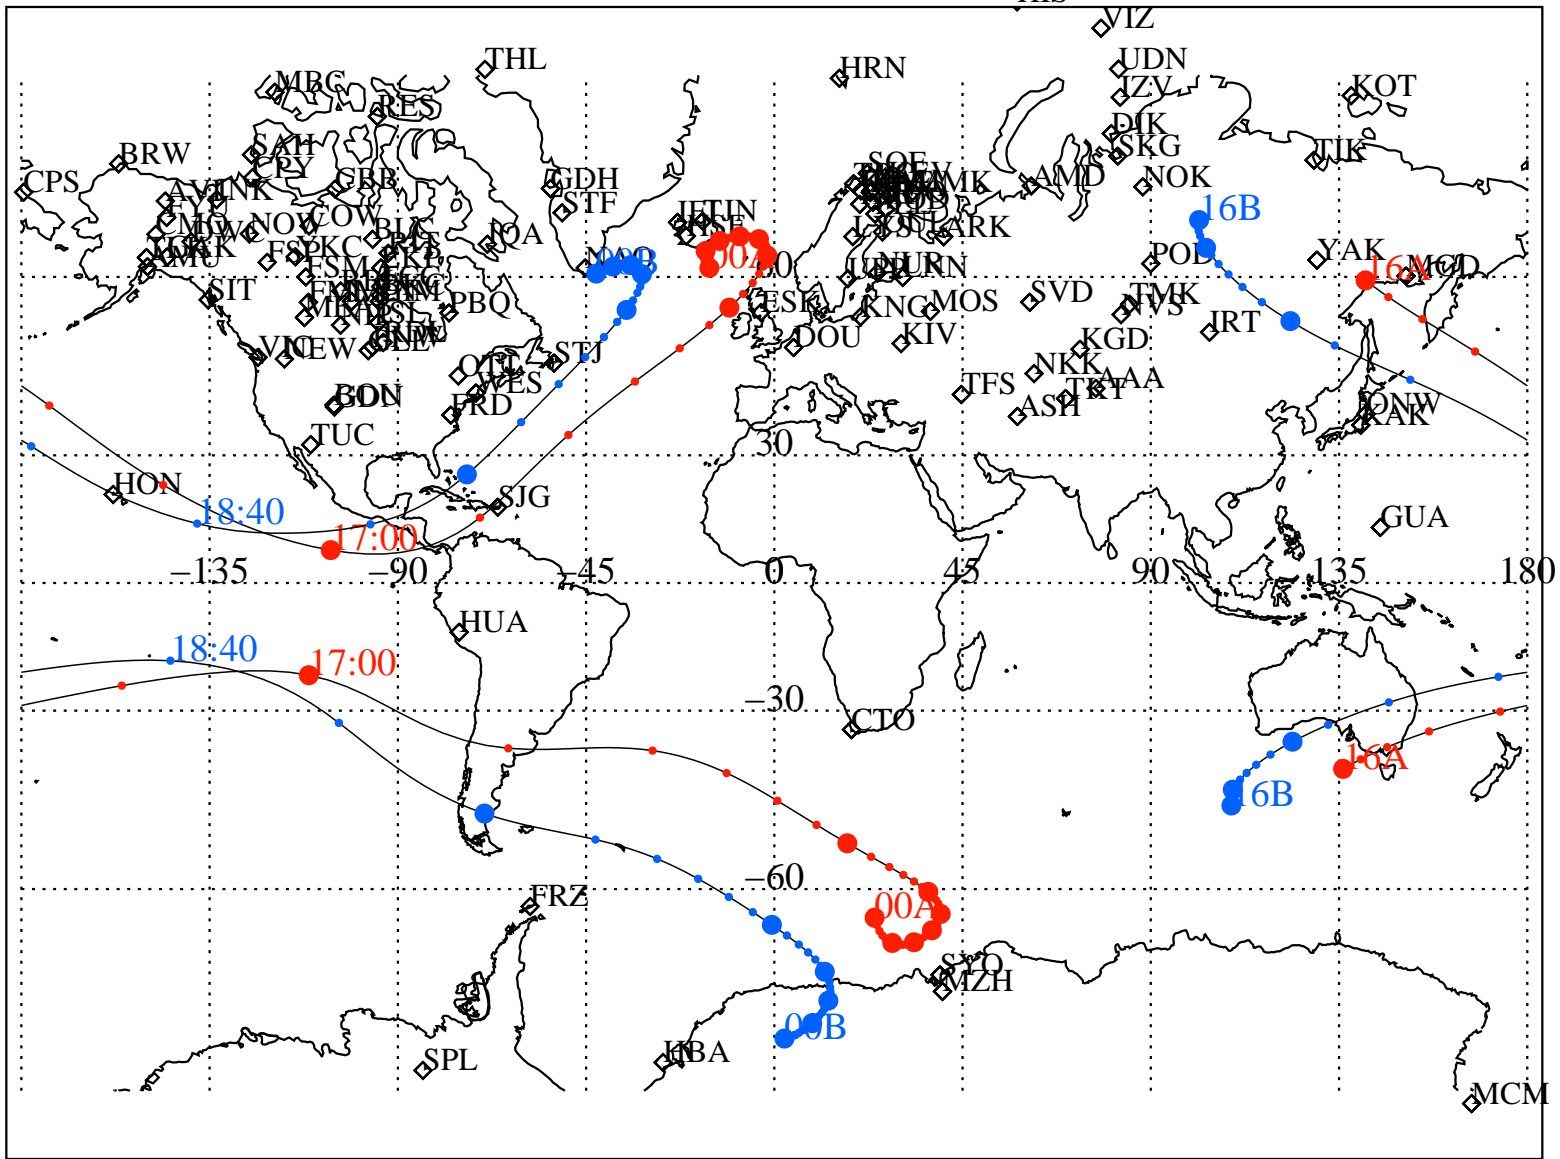

ALE
 VAN ALLEN PROBES 2013 167 (06/16) 16:00 to 2013 168 (06/17) 00:00

RBSPA-A, RBSPB-B,