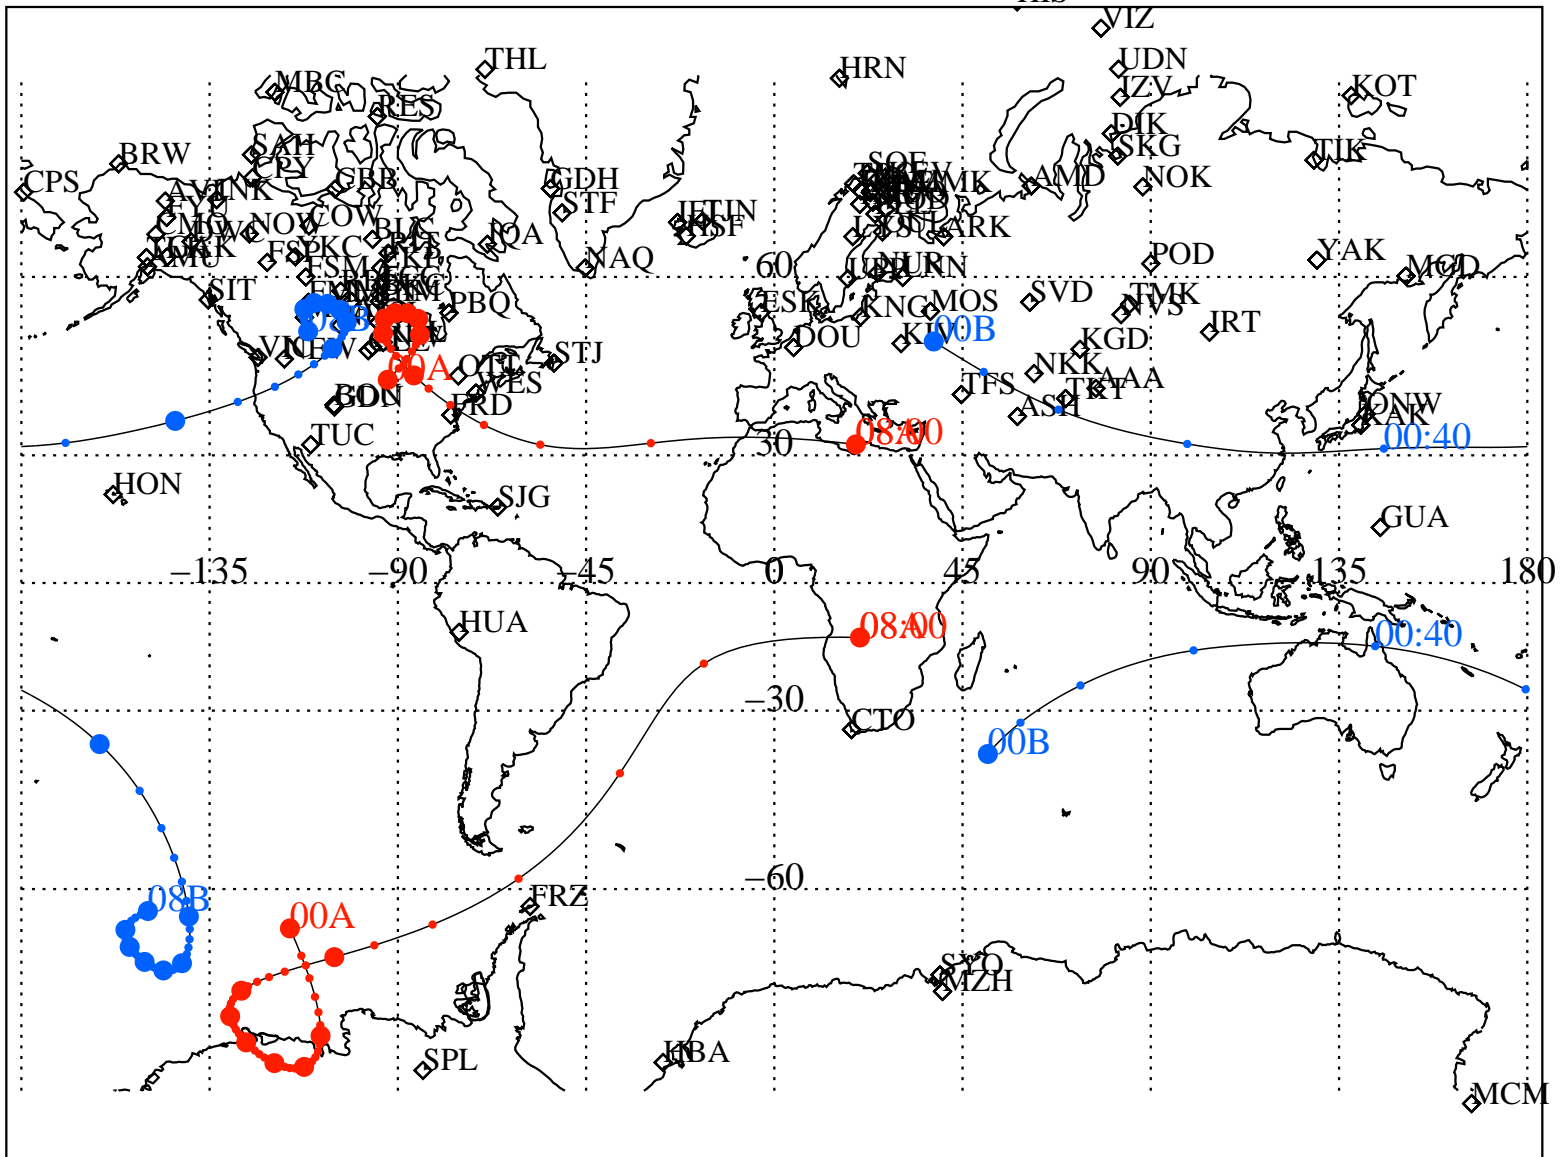

ALE
 VAN ALLEN PROBES 2013 167 (06/16) 00:00 to 2013 167 (06/16) 08:00

RBSPA-A, RBSPB-B,