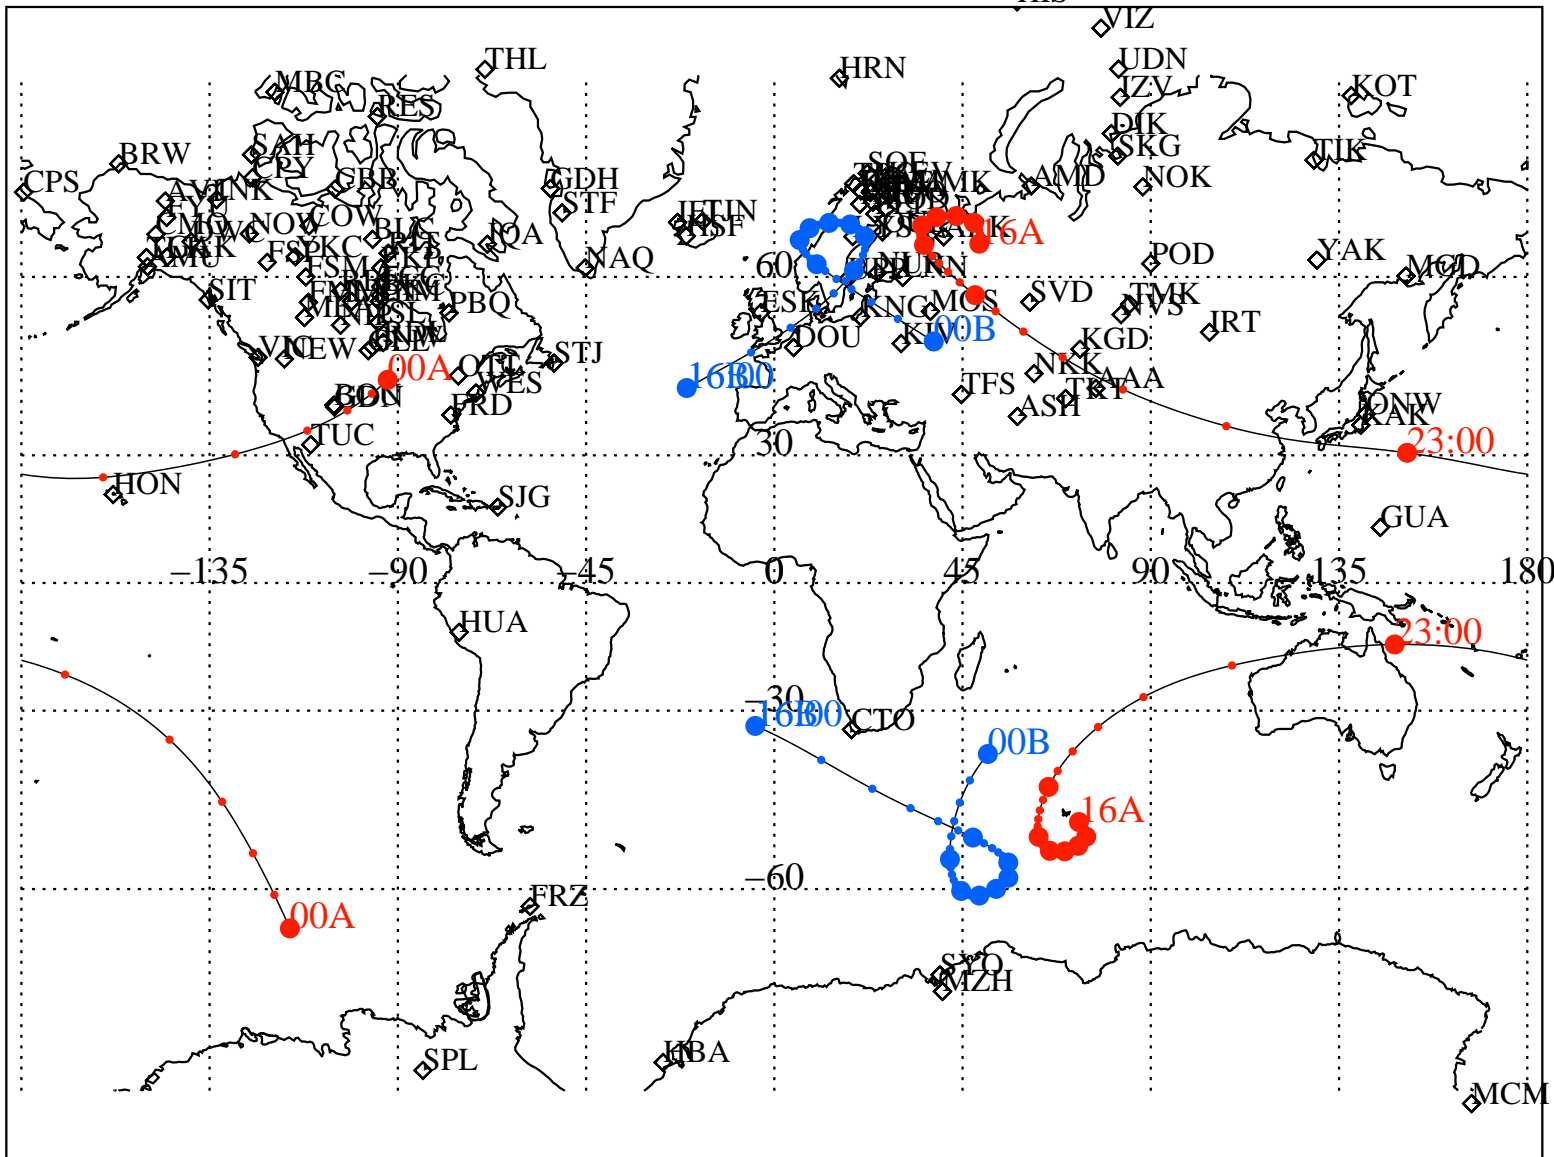

ALE  
 VAN ALLEN PROBES 2013 166 (06/15) 16:00 to 2013 167 (06/16) 00:00

RBSPA-A, RBSPB-B,