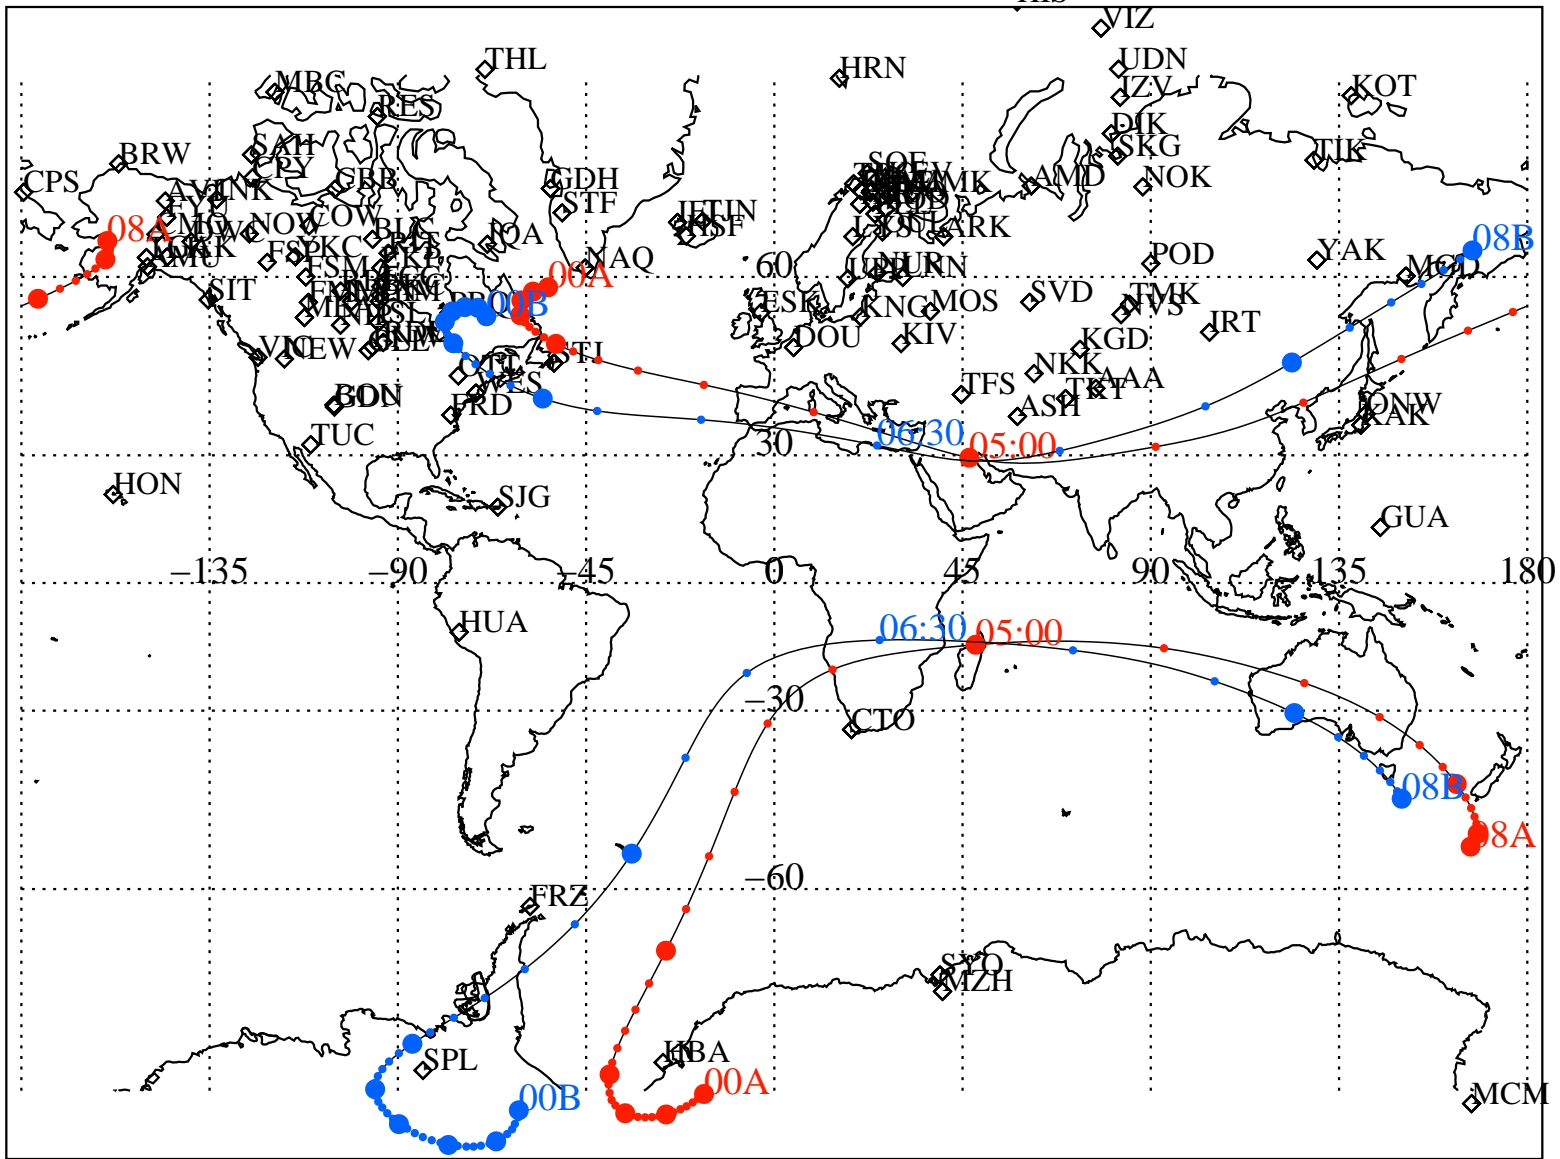

ALE
 VAN ALLEN PROBES 2013 166 (06/15) 00:00 to 2013 166 (06/15) 08:00

RBSPA-A, RBSPB-B,