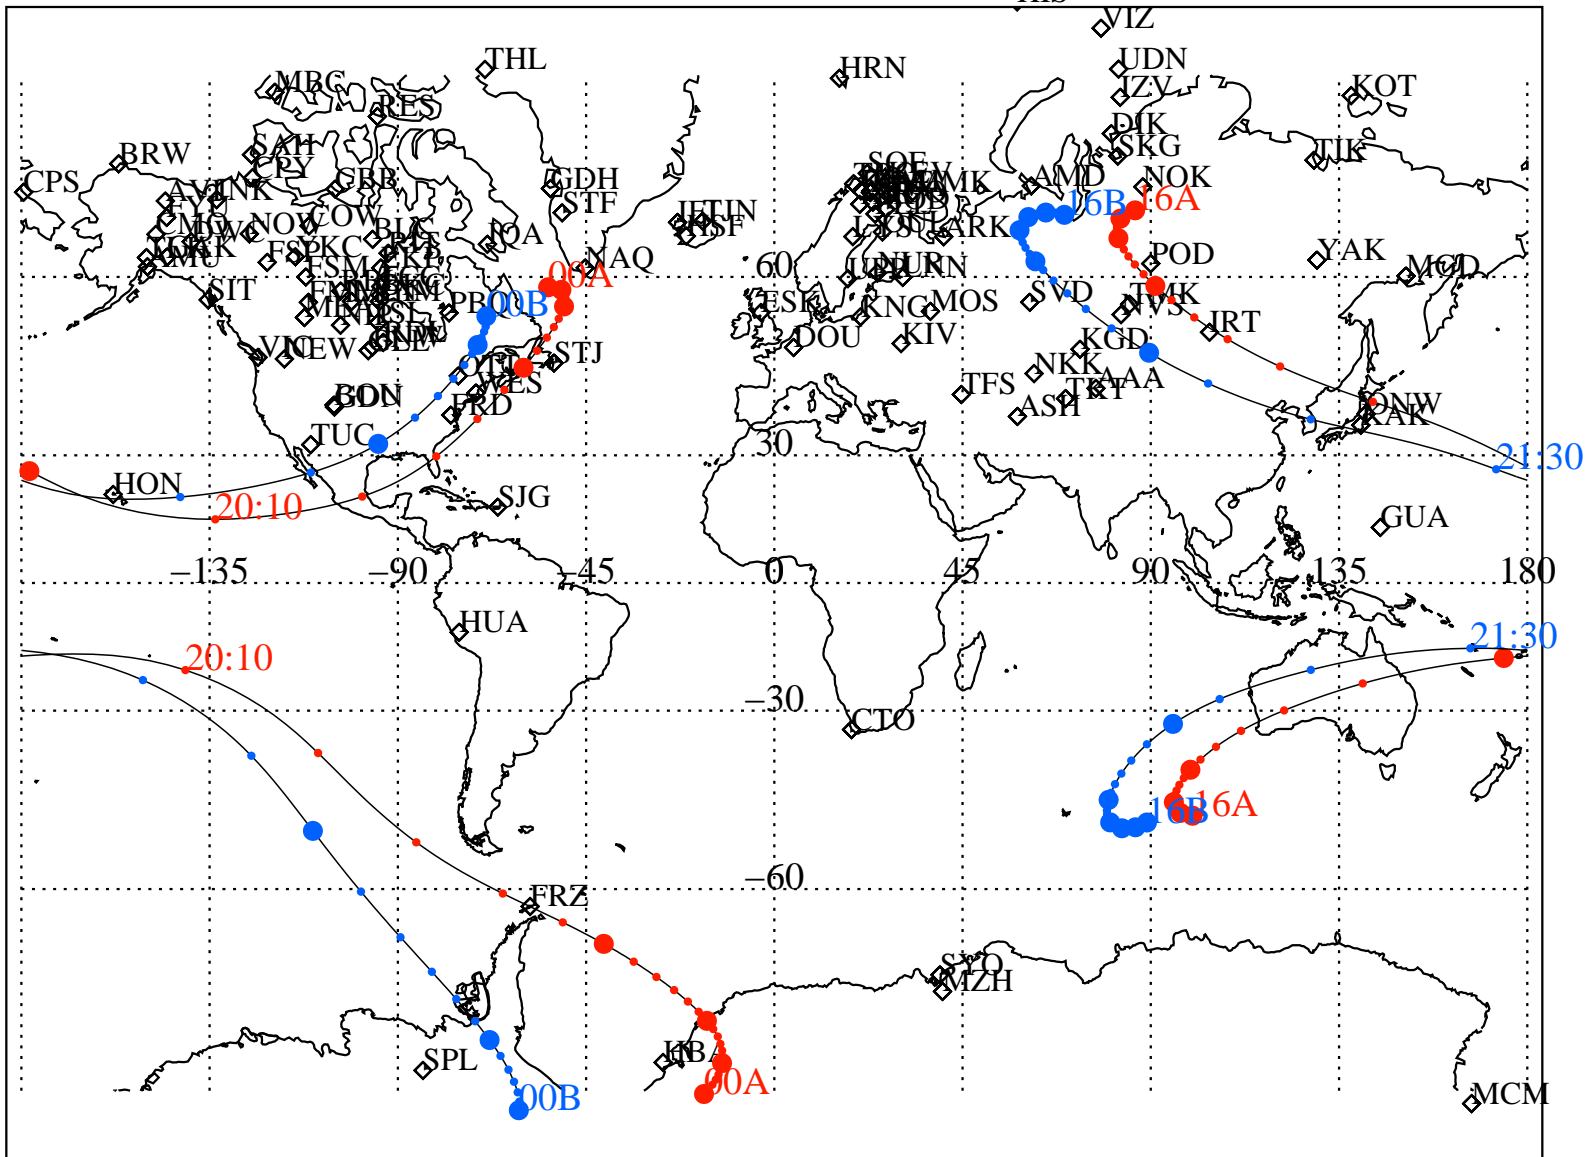

ALE
VAN ALLEN PROBES 2013 165 (06/14) 16:00 to 2013 166 (06/15) 00:00

RBSPA-A, RBSPB-B,