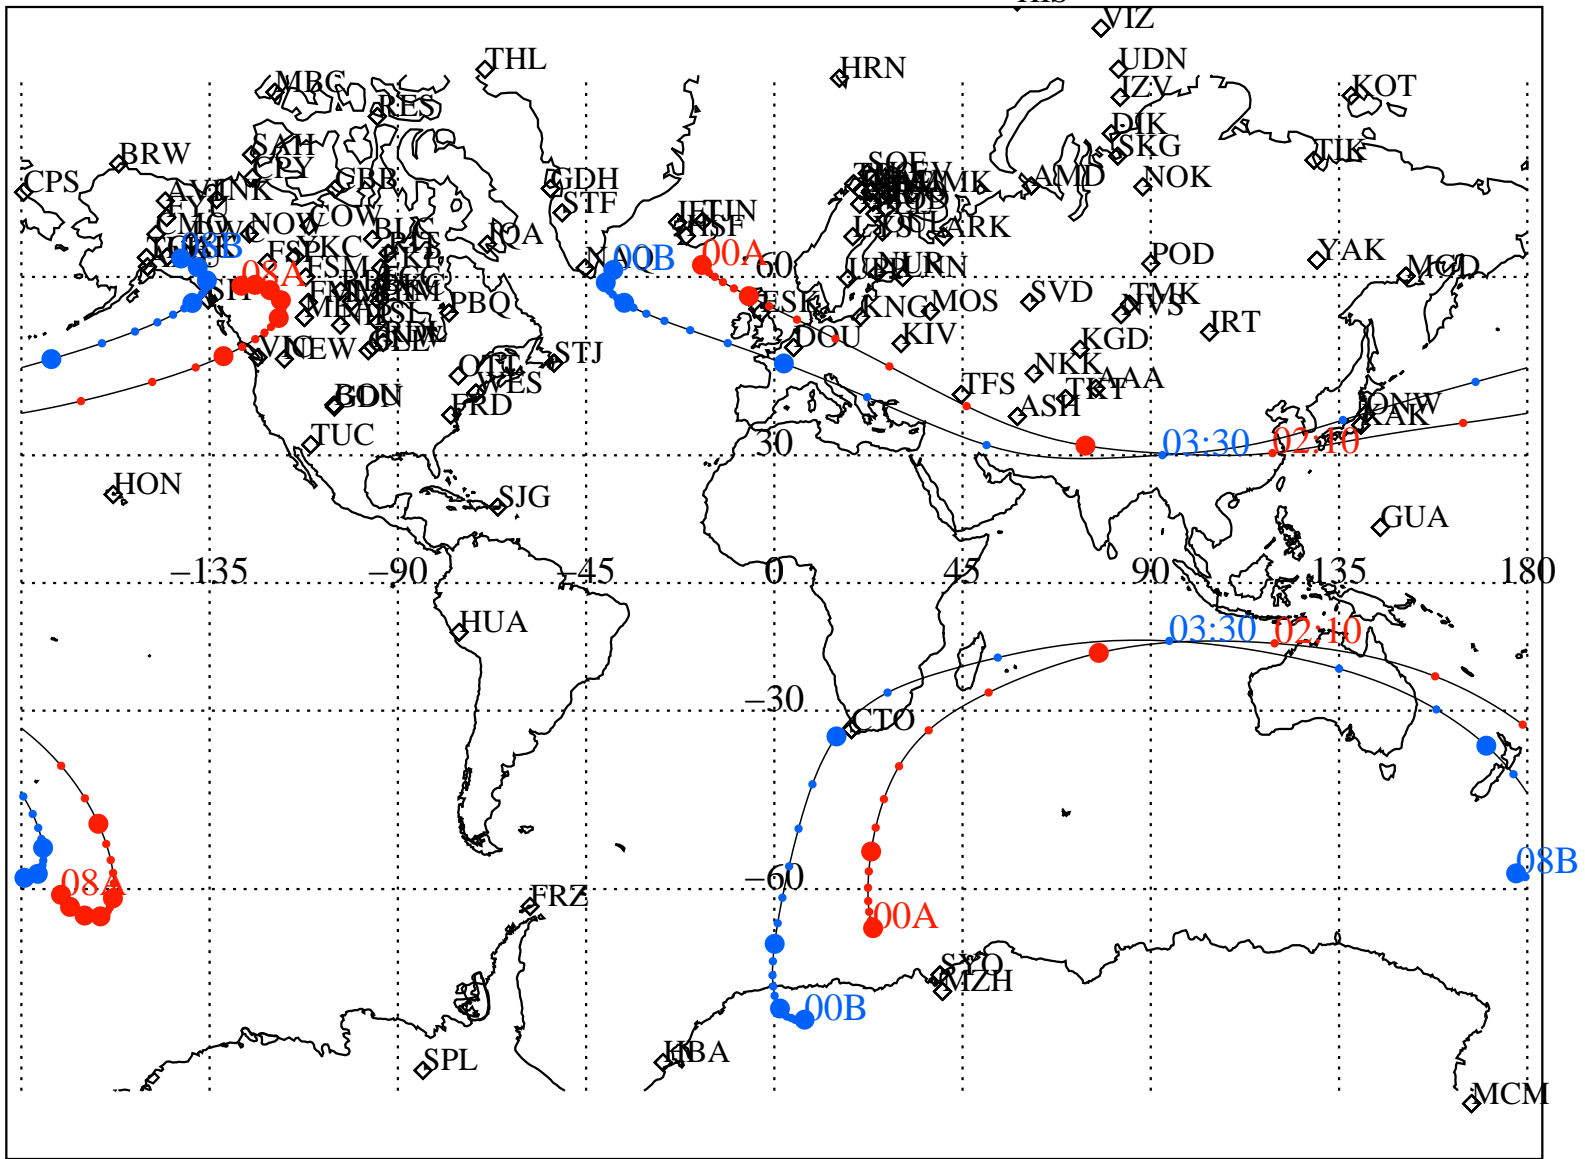

ALE  
 VAN ALLEN PROBES 2013 165 (06/14) 00:00 to 2013 165 (06/14) 08:00

RBSPA-A, RBSPB-B,