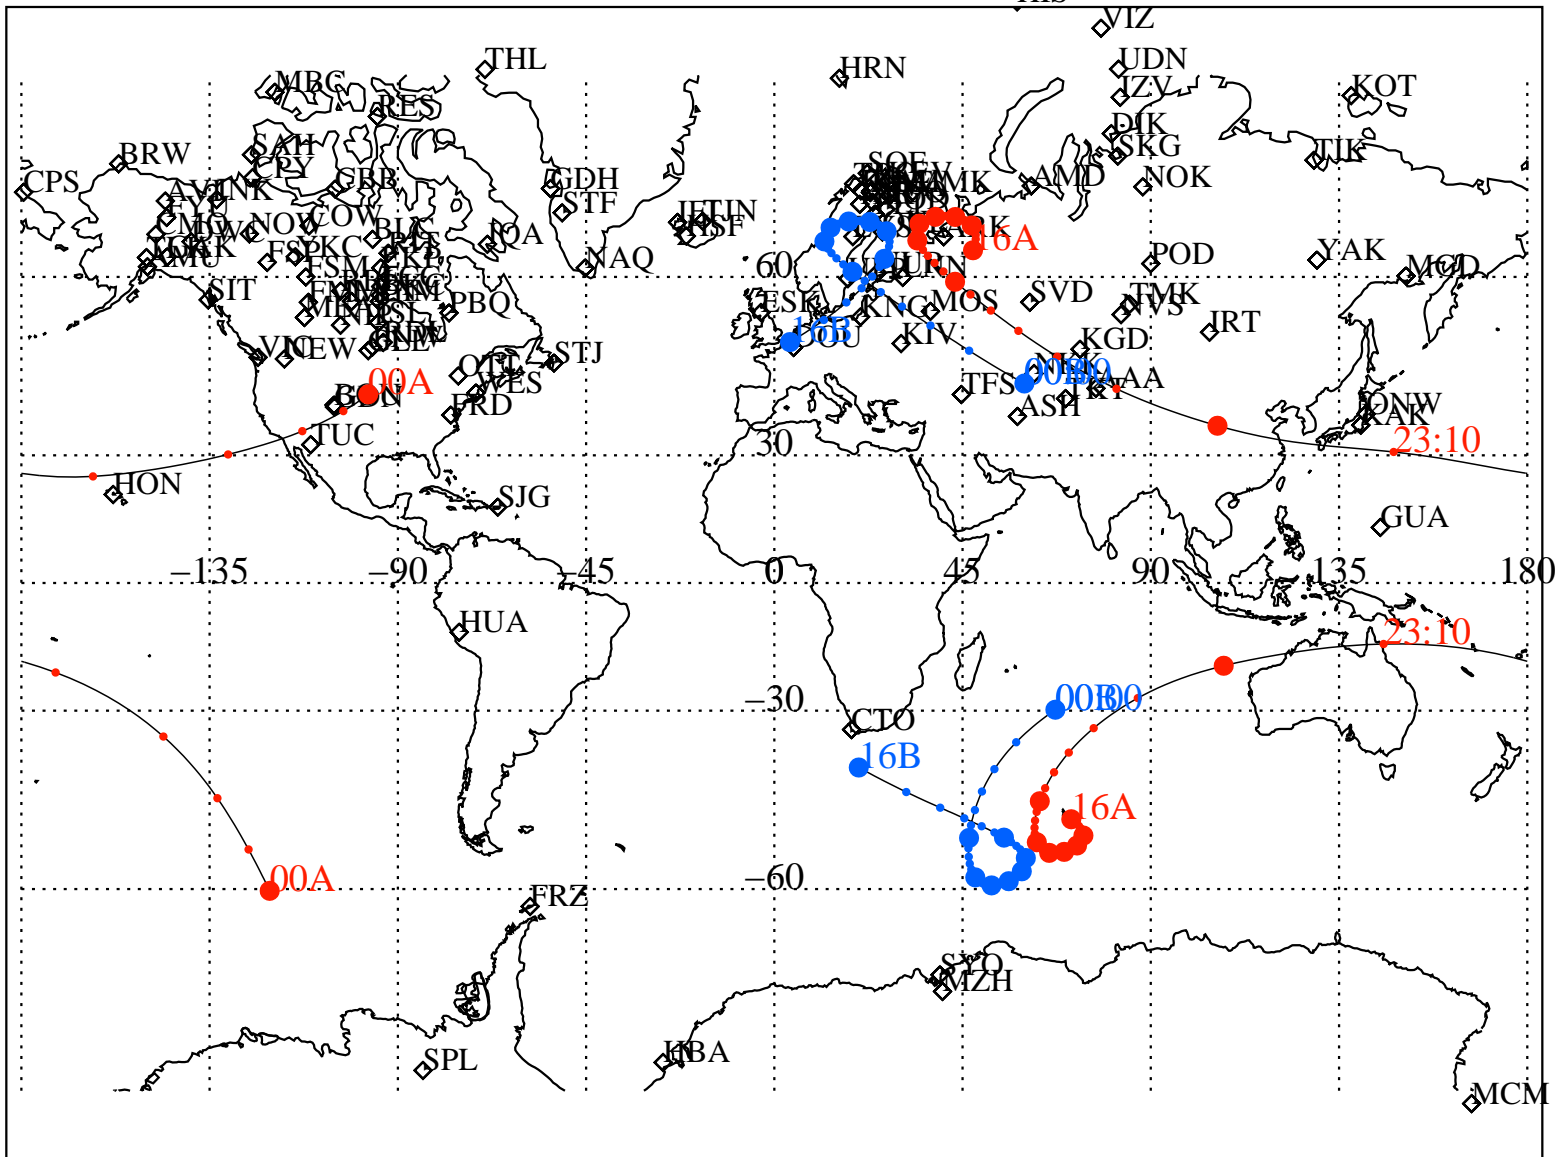

ALE  
 VAN ALLEN PROBES 2013 163 (06/12) 16:00 to 2013 164 (06/13) 00:00

RBSPA-A, RBSPB-B,